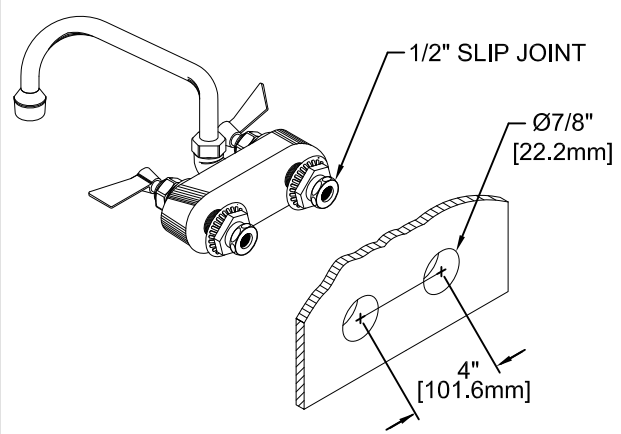

FISHER
FISHER MANUFACTURING COMPANY
TOLL FREE: 800-421-6162 - FAX: 800-832-8238
information@fisher-mfg.com - www.fisher-mfg.com