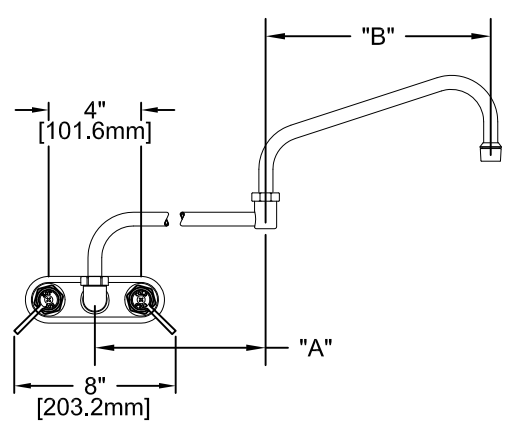

APPLICATION:

JOB NAME:

PRODUCT NAME:

4" C/C BACKSPLASH FAUCET

SPECIAL CONFIGURATION  
CHECK BASE MODEL AND OPTIONS

QUANTITY:

ITEM NO.

- MODEL:
- 19542 W/6" SWING SPOUT WITH 7" DJ SPOUT
  - 19550 W/8" SWING SPOUT WITH 7" DJ SPOUT
  - 19569 W/10" SWING SPOUT WITH 7" DJ SPOUT
  - 19577 W/12" SWING SPOUT WITH 7" DJ SPOUT
  - 19585 W/14" SWING SPOUT WITH 7" DJ SPOUT
  - 19593 W/16" SWING SPOUT WITH 7" DJ SPOUT

- OPTIONS OR MODIFICATIONS:
- SUPPLY LINES (24" OR 36") CIRCLE LENGTH
  - DJ SUB-ASSY (7-1/4" OR 13") CIRCLE LENGTH
  - ELBOWS
  - VANDAL RESISTANT KIT
  - HANDLES (CROSS OR WRIST) CIRCLE STYLE
  - OTHER \_\_\_\_\_

MODEL	DIM "A"	DIM "B"
19542	7" [177.8mm]	6" [152.4mm]
19550	7" [177.8mm]	8" [203.2mm]
19569	7" [177.8mm]	10" [254mm]
19577	7" [177.8mm]	12" [304.8mm]
19585	7" [177.8mm]	14" [355.6mm]
19593	7" [177.8mm]	16" [406.4mm]

- FEATURES:
- \* 4" C/C BACKSPLASH
  - \* SWIVELLING SEAT DISKS
  - \* HOT SIDE STEM - RIGHT HAND
  - \* COLD SIDE STEM - LEFT HAND
  - \* STAINLESS STEEL SEATS
  - \* STAINLESS STEEL SEAT SCREWS
  - \* STAINLESS STEEL HANDLE SCREWS
  - \* 1/2" SLIP JOINT
- SYSTEM LIMITS
- \* TEMP: 40°F MIN. TO 160°F MAX.
  - \* PRESSURE 200 PSI MAX. STATIC
  - \* 2.20 GPM AT 80 PSI