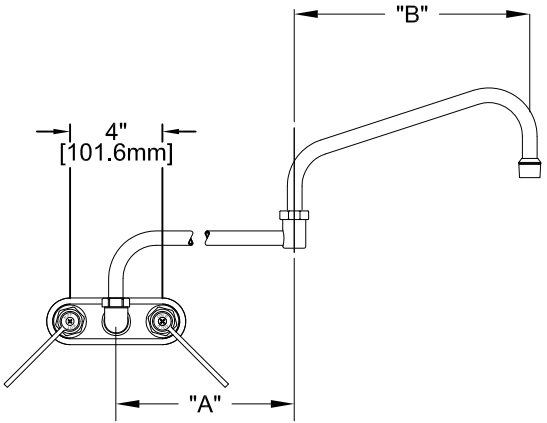

APPLICATION:

PRODUCT NAME:
4" C/C BACKSPLASH FAUCET

JOB NAME:

SPECIAL CONFIGURATION
 CHECK BASE MODEL AND OPTIONS

QUANTITY:

ITEM NO.

MODEL:

- 19690 W/6" SWING SPOUT WITH 7" DJ SPOUT
- 19704 W/8" SWING SPOUT WITH 7" DJ SPOUT
- 19712 W/10" SWING SPOUT WITH 7" DJ SPOUT
- 19720 W/12" SWING SPOUT WITH 7" DJ SPOUT
- 19739 W/14" SWING SPOUT WITH 7" DJ SPOUT
- 19747 W/16" SWING SPOUT WITH 7" DJ SPOUT

OPTIONS OR MODIFICATIONS:

- SUPPLY LINES (24" OR 36") CIRCLE LENGTH
- DJ SUB-ASSY (7-1/4" OR 13") CIRCLE LENGTH
- ELBOWS
- VANDAL RESISTANT KIT
- HANDLES (CROSS OR WRIST) CIRCLE STYLE
- OTHER _____

MODEL	DIM "A"	DIM "B"
19690	7" [177.8mm]	6" [152.4mm]
19704	7" [177.8mm]	8" [203.2mm]
19712	7" [177.8mm]	10" [254mm]
19720	7" [177.8mm]	12" [304.8mm]
19739	7" [177.8mm]	14" [355.6mm]
19747	7" [177.8mm]	16" [406.4mm]

FEATURES:

- * 4" C/C BACKSPLASH
- * SWIVELLING SEAT DISKS
- * HOT SIDE STEM - RIGHT HAND
- * COLD SIDE STEM - LEFT HAND
- * STAINLESS STEEL SEATS
- * STAINLESS STEEL SEAT SCREWS
- * STAINLESS STEEL HANDLE SCREWS
- * 1/2" SLIP JOINT

SYSTEM LIMITS

- * TEMP: 40°F MIN. TO 160°F MAX.
- * PRESSURE 200 PSI MAX. STATIC
- * 2.20 GPM AT 80 PSI

SHIPPING WEIGHT

- * 4.25 LBS

ROUGH-IN: