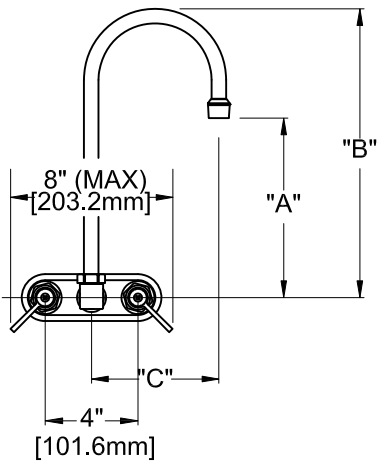

APPLICATION:  
 JOB NAME:  
 QUANTITY:                      ITEM NO.

PRODUCT NAME:  
 4" C/C BACKSPLASH FAUCET  
 WITH SWIVEL GOOSENECK SPOUT

SPECIAL CONFIGURATION  
 CHECK BASE MODEL AND OPTIONS

MODEL:  
 73374 4" C/C BACKSPLASH W/ 12" SGN, 0.35 GPM  
 73375 4" C/C BACKSPLASH W/ 6" SGN, 0.35 GPM  
 19852 4" C/C BACKSPLASH W/ 12" SGN, 2.2 GPM  
 19844 4" C/C BACKSPLASH W/ 6" SGN, 2.2 GPM

OPTIONS OR MODIFICATIONS:  
 SUPPLY LINES (24" OR 36") CIRCLE LENGTH  
 IN-LINE DUAL CHECK VALVE  
 ELBOWS  
 VANDAL RESISTANT KIT  
 HANDLES (CROSS OR WRIST) CIRCLE STYLE  
 OTHER \_\_\_\_\_

FEATURES:  
 CONTROL VALVE  
 \* 4" C/C BACKSPLASH  
 \* INTERNAL SPRING LOADED CHECK VALVES  
 \* SWIVELING SEAT DISKS  
 \* HOT SIDE STEM - LEFT HAND  
 \* COLD SIDE STEM - RIGHT HAND  
 \* STAINLESS STEEL SEATS  
 \* STAINLESS STEEL SEAT SCREWS  
 \* STAINLESS STEEL HANDLE SCREWS  
 \* 1/2" SLIP JOINT KIT INCLUDED  
 SYSTEM LIMITS  
 \* TEMP: 40°F MIN. TO 160°F MAX.  
 \* PRESSURE 200 PSI MAX. STATIC  
 \* 0.35 TO 2.20 GPM AT 80 PSI  
 SHIPPING WEIGHT  
 \* 4.75 LBS

MODEL	DIM "A"	DIM "B"	DIM "C"
73374	8-3/4" [222.3mm]	12-1/2" [317.5mm]	5-1/2" [139.7mm]
73375	5" [127.0mm]	8-3/4" [222.3mm]	3-1/2" [88.9mm]
19852	8-3/4" [222.3mm]	12-1/2" [317.5mm]	5-1/2" [139.7mm]
19844	5" [127.0mm]	8-3/4" [222.3mm]	3-1/2" [88.9mm]