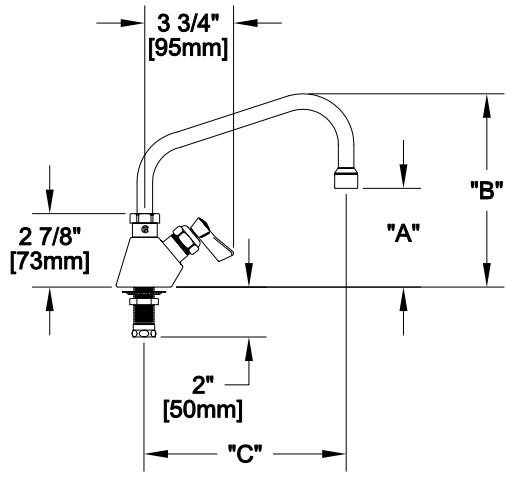

APPLICATION:

JOB NAME:

QUANTITY:                      ITEM NO.

PRODUCT NAME:

**SINGLE DECK FAUCET**

SPECIAL CONFIGURATION  
CHECK BASE MODEL AND OPTIONS

MODEL:

3010 WITH 6" SWING SPOUT

3011 WITH 8" SWING SPOUT

3012 WITH 10" SWING SPOUT

3013 WITH 12" SWING SPOUT

3014 WITH 14" SWING SPOUT

1643 WITH 16" SWING SPOUT

OPTIONS OR MODIFICATIONS:

SUPPLY LINES (24" OR 36") CIRCLE LENGTH

DJ SUB-ASSY (7-1/4" OR 13") CIRCLE LENGTH

HANDLES (CROSS OR WRIST) CIRCLE STYLE

VANDAL RESISTANT KIT

OTHER \_\_\_\_\_

**FEATURES**

- CONTROL VALVE**
- \* SINGLE DECK MOUNT
  - \* SWIVELLING SEAT DISKS
  - \* STEM - LEFT HAND
  - \* STAINLESS STEEL SEATS
  - \* STAINLESS STEEL SEAT SCREWS
  - \* STAINLESS STEEL HANDLE SCREWS
  - \* HOT AND COLD INDEX BUTTONS

- SYSTEM LIMITS**
- \* TEMP: 40°F MIN. TO 140°F MAX.
  - \* PRESSURE 200 PSI MAX. STATIC
  - \* 2.20 GPM AT 80 PSI

**SHIPPING WEIGHT**

\* 3.0 LBS

**FOOTPRINT:**

MODEL	DIM "A"	DIM "B"	DIM "C"
3010	3" [75mm]	6 5/8" [168mm]	6" [150mm]
3011	3 1/4" [82mm]	7 1/8" [181mm]	8" [200mm]
3012	3 7/8" [98mm]	7 5/8" [193mm]	10" [250mm]
3013	4 1/2" [114mm]	8 1/8" [206mm]	12" [300mm]
3014	5 1/8" [130mm]	9" [228mm]	14" [350mm]
1643	5 7/8" [149mm]	9 5/8" [244mm]	16" [400mm]