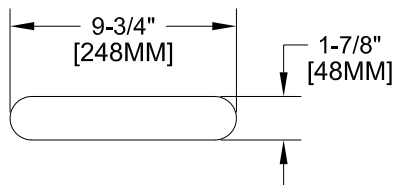

MODELS	DIM "A"	DIM "B"	DIM "C"
48380	5-3/4" [146.05mm]	9-3/8" [244.48mm]	6" [152mm]
48399	6-7/16" [163.51mm]	10-1/16" [255.58mm]	8" [204mm]
48402	7-1/16" [179.38mm]	10-11/16" [271.46mm]	10" [254mm]
48410	7-3/4" [196.85mm]	11-3/8" [295.27mm]	12" [305mm]
48429	8-5/16" [211mm]	11-15/16" [303.21mm]	14" [356mm]
48437	9" [228.6mm]	12-9/16" [319.08mm]	16" [406mm]

FOOTPRINT:

ROUGH-IN: