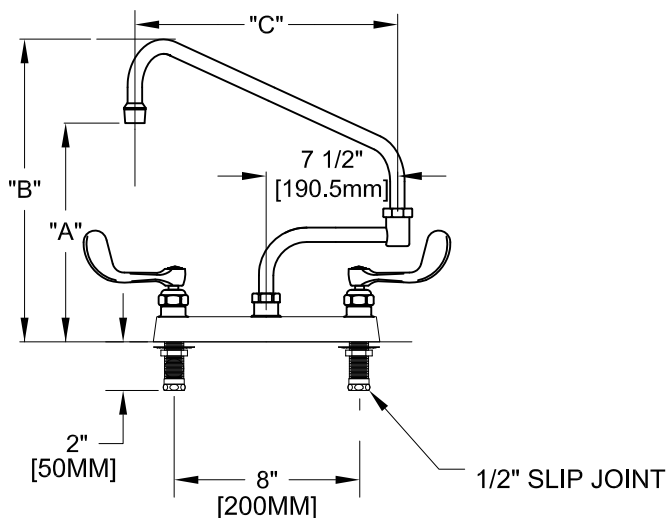

PRODUCT NAME:

8" DECK MOUNT FAUCETS

MODEL:

- 48380 W/ 6" SWING SPOUT W/ 7" DJ & LEVER HANDLES
- 48399 W/ 8" SWING SPOUT W/ 7" DJ & LEVER HANDLES
- 48402 W/ 10" SWING SPOUT W/ 7" DJ & LEVER HANDLES
- 48410 W/ 12" SWING SPOUT W/ 7" DJ & LEVER HANDLES
- 48429 W/ 14" SWING SPOUT W/ 7" DJ & LEVER HANDLES
- 48437 W/ 16" SWING SPOUT W/ 7" DJ & LEVER HANDLES

FEATURES

CONTROL VALVE

- * 8" DECK MOUNT
- * STAINLESS STEEL SEATS
- * SWIVELLING SEAT DISKS
- * HOT SIDE STEM - RIGHT HAND
- * COLD SIDE STEM - LEFT HAND
- * WRIST HANDLES
- * SWING SPOUT

SYSTEM LIMITS

- * TEMP: 40°F MIN. TO 160°F MAX.

SHIPPING WEIGHT

- * 5.0 LBS

MODELS	DIM "A"	DIM "B"	DIM "C"
48380	5-3/4" [146.05mm]	9-3/8" [244.48mm]	6" [152mm]
48399	6-7/16" [163.51mm]	10-1/16" [255.58mm]	8" [204mm]
48402	7-1/16" [179.38mm]	10-11/16" [271.46mm]	10" [254mm]
48410	7-3/4" [196.85mm]	11-3/8" [295.27mm]	12" [305mm]
48429	8-5/16" [211mm]	11-15/16" [303.21mm]	14" [356mm]
48437	9" [228.6mm]	12-9/16" [319.08mm]	16" [406mm]