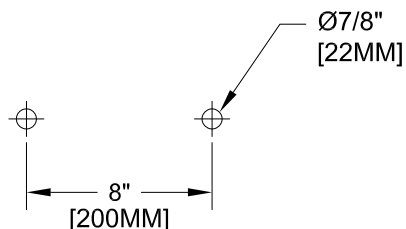

ANSI/A112.18.1-2011

FISHER

FISHER MANUFACTURING COMPANY

TOLL FREE: 800-421-6162 - FAX: 800-832-8238

information@fisher-mfg.com - www.fisher-mfg.com