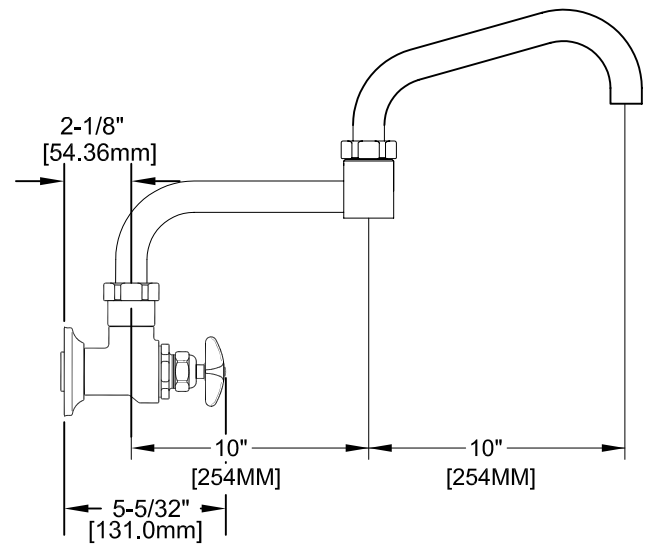

PRODUCT NAME: STAINLESS STEEL SINGLE WALL FAUCET W/ DJ

MODEL:  
 49429 10" SWING SPOUT W/ CROSS HANDLE  
 49492 10" SWING SPOUT W/ WRIST HANDLE

FEATURES:  
 \* SINGLE WALL  
 \* SWIVELLING SEAT DISKS  
 \* STEM - RIGHT HAND  
 \* STAINLESS STEEL SEATS  
 \* STAINLESS STEEL SEAT SCREWS  
 \* STAINLESS STEEL HANDLE SCREWS  
 \* HOT & COLD INDEX BUTTONS

RECOMMENDED SETTINGS  
 \* 110°F AT 80 PSI

SYSTEM LIMITS  
 \* TEMP: 40°F MIN. TO 140°F MAX.  
 \* PRESSURE 200 PSI MAX. STATIC  
 \* 29 GPM @ 80 PSI

SHIPPING WEIGHT  
 \* 8.5 LBS

\* NSF 61-9 APPROVED & LISTED  
[www.truesdail.com](http://www.truesdail.com)