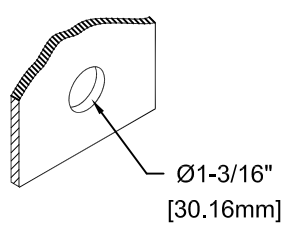

PRODUCT NAME: STAINLESS STEEL SINGLE WALL FAUCET W/ DJ

MODEL:
☐ 49429 10" SWING SPOUT W/ CROSS HANDLE
☐ 49492 10" SWING SPOUT W/ WRIST HANDLE

FEATURES:
* SINGLE WALL
* SWIVELLING SEAT DISKS
* STEM - RIGHT HAND
* STAINLESS STEEL SEATS
* STAINLESS STEEL SEAT SCREWS
* STAINLESS STEEL HANDLE SCREWS
* HOT & COLD INDEX BUTTONS

RECOMMENDED SETTINGS
* 110°F AT 80 PSI

SYSTEM LIMITS
* TEMP: 40°F MIN. TO 140°F MAX.
* PRESSURE 200 PSI MAX. STATIC
* 29 GPM @ 80 PSI

SHIPPING WEIGHT
* 8.5 LBS

* NSF 61-9 APPROVED & LISTED
www.truesdail.com

ROUGH-IN:

ANSI/A112.18.1-2005

FISHER
FISHER MANUFACTURING COMPANY
TOLL FREE: 800-421-6162 - FAX: 800-832-8238
information@fisher-mfg.com - www.fisher-mfg.com