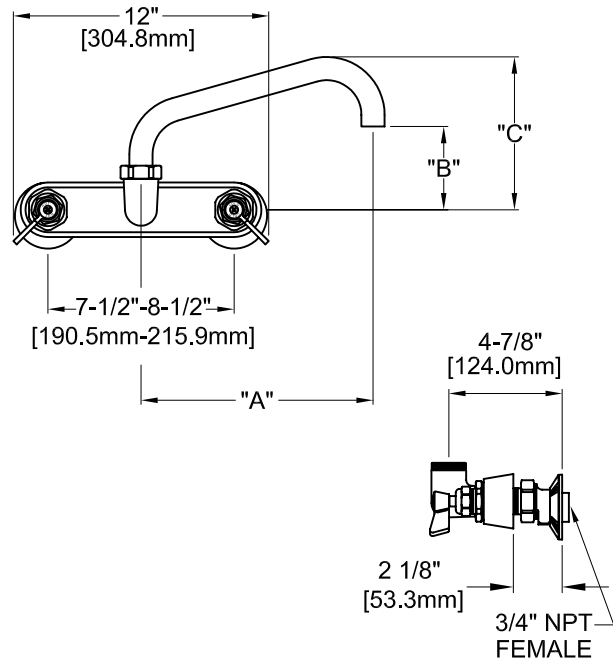

PRODUCT NAME: **STAINLESS STEEL
8" ADJ. WALL MOUNT 3/4" FAUCET**

- MODEL:
- 48968 10" SWING SPOUT W/ LEVER HANDLES
 - 49131 10" SWING SPOUT W/ WRIST HANDLES
 - 51101 14" SWING SPOUT W/ LEVER HANDLES
 - 51160 14" SWING SPOUT W/ WRIST HANDLES

- FEATURES:
- * ECCENTRICS ADJUST FROM 7-1/2" TO 8-1/2"
 - * SWIVELING SEAT DISKS
 - * HOT SIDE STEM - RIGHT HAND
 - * COLD SIDE STEM - LEFT HAND
 - * STAINLESS STEEL SEATS
 - * STAINLESS STEEL SEAT SCREWS
 - * STAINLESS STEEL HANDLE SCREWS

- SYSTEM LIMITS
- * TEMP: 40°F MIN. TO 140°F MAX.
 - * PRESSURE 200 PSI MAX. STATIC
 - * 37 GPM AT 80 PSI

SHIPPING WEIGHT

- * 9.5 LBS

* NSF 61-9 APPROVED & LISTED
www.truesdail.com

MODEL	DIM "A"	DIM "B"	DIM "C"
48968	10" [254.0mm]	3-1/2" [88.9mm]	6-5/8" [168.3mm]
51101	14" [355.6mm]	4-5/8" [117.5mm]	7-3/4" [196.9mm]
49131	10" [254.0mm]	3-1/2" [88.9mm]	6-5/8" [168.3mm]
51160	14" [355.6mm]	4-5/8" [117.5mm]	7-3/4" [196.9mm]