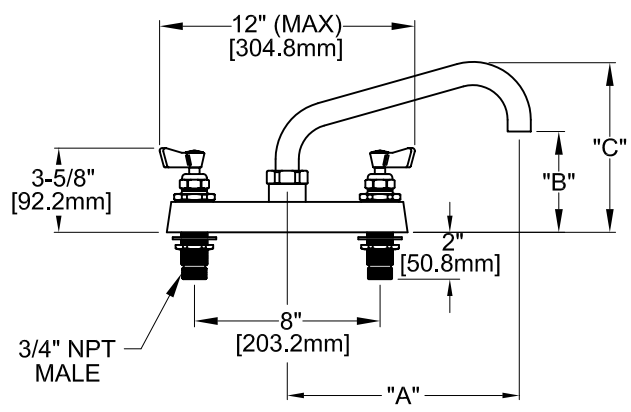

PRODUCT NAME: **STAINLESS STEEL
8" C/C DECK MOUNT 3/4" FAUCET**

MODEL:
 60143 10" SWING SPOUT W/ LEVER HANDLES
 60313 10" SWING SPOUT W/ WRIST HANDLES

FEATURES:
 * 8" DECK MOUNT FAUCET
 * SWIVELING SEAT DISKS
 * HOT SIDE STEM - RIGHT HAND
 * COLD SIDE STEM - LEFT HAND
 * STAINLESS STEEL SEATS
 * STAINLESS STEEL SEAT SCREWS
 * STAINLESS STEEL HANDLE SCREWS

SYSTEM LIMITS
 * TEMP: 40°F MIN. TO 140°F MAX.
 * PRESSURE 200 PSI MAX. STATIC
 * 37 GPM AT 80 PSI

SHIPPING WEIGHT
 * 8.25 LBS

* NSF 61-9 APPROVED & LISTED
www.truesdail.com

FOOTPRINT:

MODEL	DIM "A"	DIM "B"	DIM "C"
60143	10" [254.0mm]	4-1/4" [108.0mm]	7-3/8" [187.3mm]
60313	10" [254.0mm]	4-1/4" [108.0mm]	7-3/8" [187.3mm]