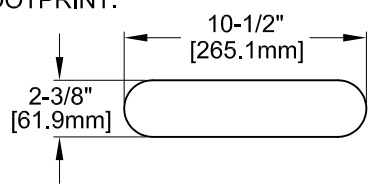

PRODUCT NAME: **STAINLESS STEEL
8" C/C DECK MOUNT 3/4" FAUCET**

MODEL:
 60143 10" SWING SPOUT W/ LEVER HANDLES
 60313 10" SWING SPOUT W/ WRIST HANDLES

FEATURES:
 * 8" DECK MOUNT FAUCET
 * SWIVELING SEAT DISKS
 * HOT SIDE STEM - RIGHT HAND
 * COLD SIDE STEM - LEFT HAND
 * STAINLESS STEEL SEATS
 * STAINLESS STEEL SEAT SCREWS
 * STAINLESS STEEL HANDLE SCREWS

SYSTEM LIMITS
 * TEMP: 40°F MIN. TO 140°F MAX.
 * PRESSURE 200 PSI MAX. STATIC
 * 37 GPM AT 80 PSI

SHIPPING WEIGHT
 * 8.25 LBS

* NSF 61-9 APPROVED & LISTED
www.truesdail.com

FOOTPRINT:

MODEL	DIM "A"	DIM "B"	DIM "C"
60143	10" [254.0mm]	4-1/4" [108.0mm]	7-3/8" [187.3mm]
60313	10" [254.0mm]	4-1/4" [108.0mm]	7-3/8" [187.3mm]