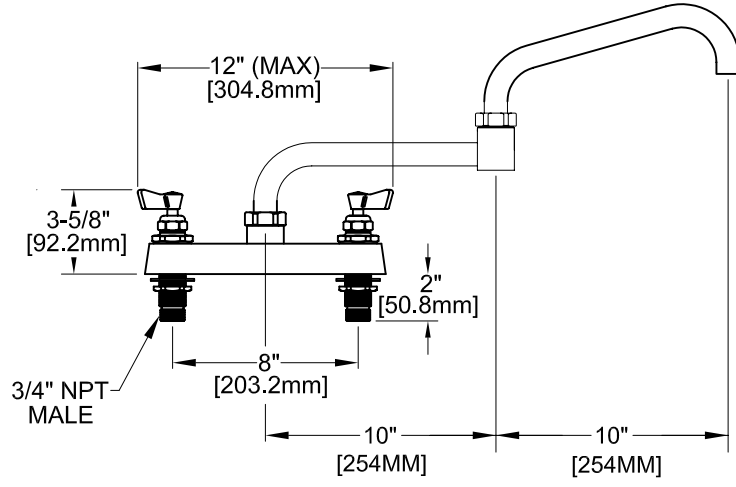

PRODUCT NAME: **STAINLESS STEEL  
8" C/C DECK MOUNT 3/4" FAUCET**

MODEL:  
 60151 10" SWING SPOUT W/ LEVER HANDLES  
 60321 10" SWING SPOUT W/ WRIST HANDLES

FEATURES:  
 \* 8" DECK MOUNT FAUCET  
 \* SWIVELING SEAT DISKS  
 \* HOT SIDE STEM - RIGHT HAND  
 \* COLD SIDE STEM - LEFT HAND  
 \* STAINLESS STEEL SEATS  
 \* STAINLESS STEEL SEAT SCREWS  
 \* STAINLESS STEEL HANDLE SCREWS

SYSTEM LIMITS  
 \* TEMP: 40°F MIN. TO 140°F MAX.  
 \* PRESSURE 200 PSI MAX. STATIC  
 \* 37 GPM AT 80 PSI

SHIPPING WEIGHT  
 \* 8.25 LBS

\* NSF 61-9 APPROVED & LISTED  
[www.truesdail.com](http://www.truesdail.com)