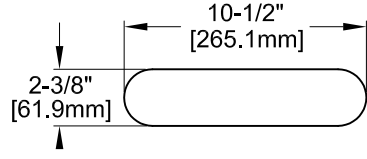

FOOTPRINT: