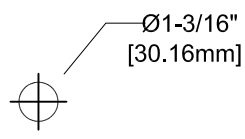

PRODUCT NAME: STAINLESS STEEL SINGLE DECK FAUCET W/ DJ

1. MODEL:
2. ☐ 60232 10" SWING SPOUT W/ LEVER HANDLES
   - ☐ 60402 10" SWING SPOUT W/ WRIST HANDLES

1. FEATURES
2. CONTROL VALVE
   - SINGLE DECK
   - STEM - LEFT HAND
   - HOT AND COLD INDEX BUTTONS
   - SWIVELLING SEAT DISK
   - STAINLESS STEEL SEAT
   - STAINLESS STEEL SEAT SCREW
   - STAINLESS STEEL HANDLE SCREW

RECOMMENDED SETTINGS

- 110°F AT 80 PSI

SYSTEM LIMITS

- TEMP: 40°F MIN. TO 140°F MAX.
- PRESSURE: 200 PSI MAX. STATIC
- 29 GPM @ 80 PSI

SHIPPING WEIGHT

- 7.0 LBS

* NSF 61-9 APPROVED & LISTED
www.truesdail.com

ROUGH-IN:

ANSI/A112.18.1-2005

FISHER
FISHER MANUFACTURING COMPANY
TOLL FREE: 800-421-6162 - FAX: 800-832-8238
information@fisher-mfg.com - www.fisher-mfg.com