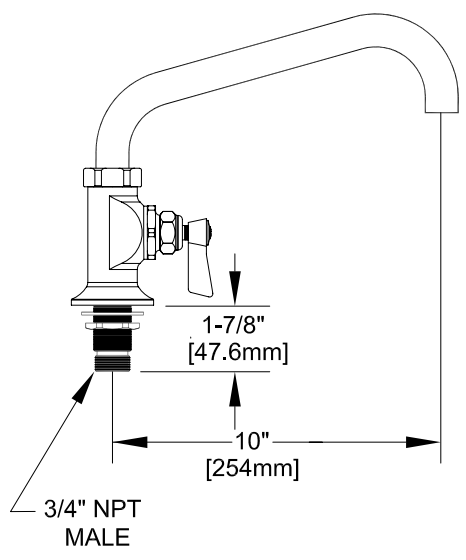

PRODUCT NAME: STAINLESS STEEL SINGLE DECK FAUCET W/ DJ

- MODEL:
- 60232 10" SWING SPOUT W/ LEVER HANDLES
  - 60402 10" SWING SPOUT W/ WRIST HANDLES

- FEATURES
- CONTROL VALVE
  - \* SINGLE DECK
  - \* STEM - LEFT HAND
  - \* HOT AND COLD INDEX BUTTONS
  - \* SWIVELLING SEAT DISK
  - \* STAINLESS STEEL SEAT
  - \* STAINLESS STEEL SEAT SCREW
  - \* STAINLESS STEEL HANDLE SCREW

RECOMMENDED SETTINGS

- \* 110°F AT 80 PSI

SYSTEM LIMITS

- \* TEMP: 40°F MIN. TO 140°F MAX.
- \* PRESSURE: 200 PSI MAX. STATIC
- \* 29 GPM @ 80 PSI

SHIPPING WEIGHT

- \* 7.0 LBS

\* NSF 61-9 APPROVED & LISTED  
[www.truesdail.com](http://www.truesdail.com)