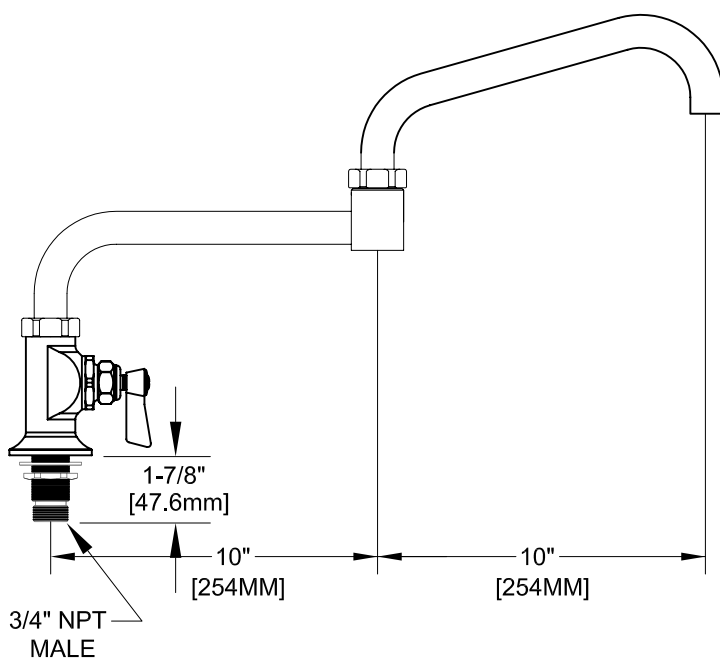

PRODUCT NAME: STAINLESS STEEL SINGLE DECK FAUCET W/ DJ

MODEL:
 60240 10" SWING SPOUT W/ LEVER HANDLES
 60410 10" SWING SPOUT W/ WRIST HANDLES

FEATURES
CONTROL VALVE
* SINGLE DECK
* STEM - LEFT HAND
* HOT AND COLD INDEX BUTTONS
* SWIVELLING SEAT DISK
* STAINLESS STEEL SEAT
* STAINLESS STEEL SEAT SCREW
* STAINLESS STEEL HANDLE SCREW

RECOMMENDED SETTINGS
* 110°F AT 80 PSI

SYSTEM LIMITS
* TEMP: 40°F MIN. TO 140°F MAX.
* PRESSURE: 200 PSI MAX. STATIC
* 29 GPM @ 80 PSI

SHIPPING WEIGHT
* 7.0 LBS

* NSF 61-9 APPROVED & LISTED
www.truesdail.com