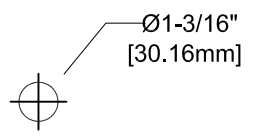

PRODUCT NAME: STAINLESS STEEL SINGLE DECK FAUCET W/ DJ

MODEL:
☐ 60240 10" SWING SPOUT W/ LEVER HANDLES
☐ 60410 10" SWING SPOUT W/ WRIST HANDLES

FEATURES
CONTROL VALVE
* SINGLE DECK
* STEM - LEFT HAND
* HOT AND COLD INDEX BUTTONS
* SWIVELLING SEAT DISK
* STAINLESS STEEL SEAT
* STAINLESS STEEL SEAT SCREW
* STAINLESS STEEL HANDLE SCREW

RECOMMENDED SETTINGS
* 110°F AT 80 PSI

SYSTEM LIMITS
* TEMP: 40°F MIN. TO 140°F MAX.
* PRESSURE: 200 PSI MAX. STATIC
* 29 GPM @ 80 PSI

SHIPPING WEIGHT
* 7.0 LBS

* NSF 61-9 APPROVED & LISTED
www.truesdail.com

ROUGH-IN:

ANSI/A112.18.1-2005

FISHER
FISHER MANUFACTURING COMPANY
TOLL FREE: 800-421-6162 - FAX: 800-832-8238
information@fisher-mfg.com - www.fisher-mfg.com