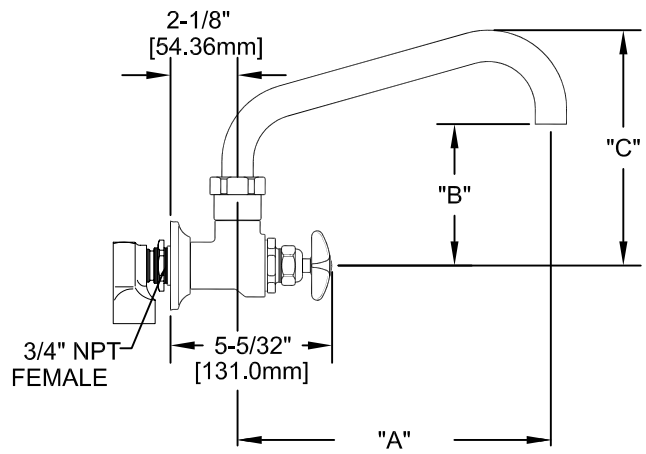

PRODUCT NAME: **STAINLESS STEEL  
SINGLE WALL FAUCET W/ NIPPLE & ELBOW**

MODEL:  
 60194 10" SWING SPOUT W/ CROSS HANDLE  
 60364 10" SWING SPOUT W/ WRIST HANDLE

FEATURES:  
 \* SINGLE WALL  
 \* SWIVELLING SEAT DISKS  
 \* STEM - RIGHT HAND  
 \* STAINLESS STEEL SEATS  
 \* STAINLESS STEEL SEAT SCREWS  
 \* STAINLESS STEEL HANDLE SCREWS  
 \* HOT & COLD INDEX BUTTONS

RECOMMENDED SETTINGS  
 \* 110°F AT 80 PSI

SYSTEM LIMITS  
 \* TEMP: 40°F MIN. TO 140°F MAX.  
 \* PRESSURE 200 PSI MAX. STATIC  
 \* 29 GPM @ 80 PSI

SHIPPING WEIGHT  
 \* 8.5 LBS

\* NSF 61-9 APPROVED & LISTED  
[www.truesdail.com](http://www.truesdail.com)

MODEL	DIM "A"	DIM "B"	DIM "C"
60194	10" [254.0mm]	4-1/2" [114.6mm]	7-1/2" [190.8mm]
60364	10" [254.0mm]	4-1/2" [114.6mm]	7-1/2" [190.8mm]

ROUGH-IN:

ANSI/A112.18.1-2005

**FISHER**  
 FISHER MANUFACTURING COMPANY  
 TOLL FREE: 800-421-6162 - FAX: 800-832-8238  
[information@fisher-mfg.com](mailto:information@fisher-mfg.com) - [www.fisher-mfg.com](http://www.fisher-mfg.com)