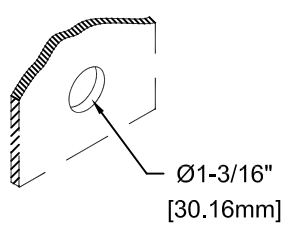

PRODUCT NAME: **STAINLESS STEEL  
SINGLE WALL FAUCET W/ NIPPLE & ELBOW**

MODEL:  
 60194 10" SWING SPOUT W/ CROSS HANDLE  
 60364 10" SWING SPOUT W/ WRIST HANDLE

FEATURES:  
 \* SINGLE WALL  
 \* SWIVELLING SEAT DISKS  
 \* STEM - RIGHT HAND  
 \* STAINLESS STEEL SEATS  
 \* STAINLESS STEEL SEAT SCREWS  
 \* STAINLESS STEEL HANDLE SCREWS  
 \* HOT & COLD INDEX BUTTONS

RECOMMENDED SETTINGS  
 \* 110°F AT 80 PSI

SYSTEM LIMITS  
 \* TEMP: 40°F MIN. TO 140°F MAX.  
 \* PRESSURE 200 PSI MAX. STATIC  
 \* 29 GPM @ 80 PSI

SHIPPING WEIGHT  
 \* 8.5 LBS

\* NSF 61-9 APPROVED & LISTED  
[www.truesdail.com](http://www.truesdail.com)

MODEL	DIM "A"	DIM "B"	DIM "C"
60194	10" [254.0mm]	4-1/2" [114.6mm]	7-1/2" [190.8mm]
60364	10" [254.0mm]	4-1/2" [114.6mm]	7-1/2" [190.8mm]

ROUGH-IN:

ANSI/A112.18.1-2005

**FISHER**  
 FISHER MANUFACTURING COMPANY  
 TOLL FREE: 800-421-6162 - FAX: 800-832-8238  
[information@fisher-mfg.com](mailto:information@fisher-mfg.com) - [www.fisher-mfg.com](http://www.fisher-mfg.com)