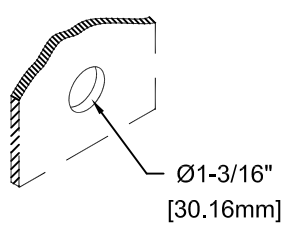

PRODUCT NAME: STAINLESS STEEL
SINGLE WALL FAUCET W/ DJ, NIPPLE & ELBOW

MODEL:
☐ 60208 10" SWING SPOUT W/ CROSS HANDLE
☐ 60372 10" SWING SPOUT W/ WRIST HANDLE

FEATURES:
* SINGLE WALL
* SWIVELLING SEAT DISKS
* STEM - RIGHT HAND
* STAINLESS STEEL SEATS
* STAINLESS STEEL SEAT SCREWS
* STAINLESS STEEL HANDLE SCREWS
* HOT & COLD INDEX BUTTONS

RECOMMENDED SETTINGS
* 110°F AT 80 PSI

SYSTEM LIMITS
* TEMP: 40°F MIN. TO 140°F MAX.
* PRESSURE 200 PSI MAX. STATIC
* 29 GPM @ 80 PSI

SHIPPING WEIGHT
* 8.5 LBS

* NSF 61-9 APPROVED & LISTED
www.truesdail.com

ROUGH-IN:

ANSI/A112.18.1-2005

FISHER
FISHER MANUFACTURING COMPANY
TOLL FREE: 800-421-6162 - FAX: 800-832-8238
information@fisher-mfg.com - www.fisher-mfg.com