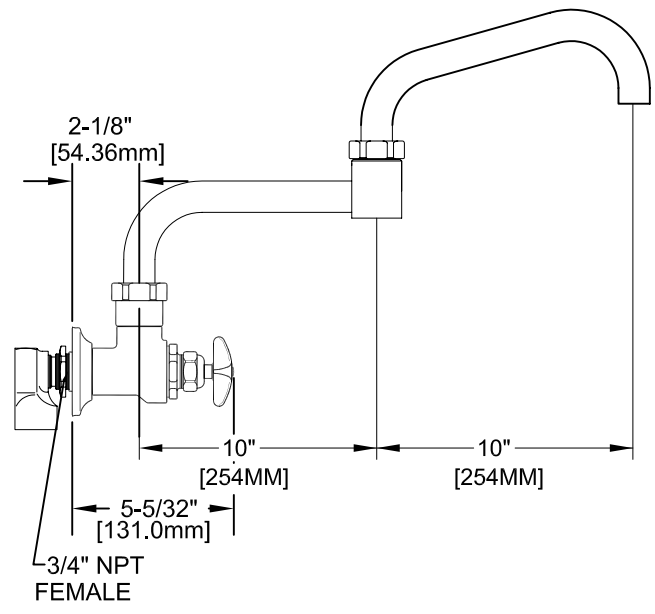

PRODUCT NAME: STAINLESS STEEL  
SINGLE WALL FAUCET W/ DJ, NIPPLE & ELBOW

MODEL:  
 60208 10" SWING SPOUT W/ CROSS HANDLE  
 60372 10" SWING SPOUT W/ WRIST HANDLE

FEATURES:  
 \* SINGLE WALL  
 \* SWIVELLING SEAT DISKS  
 \* STEM - RIGHT HAND  
 \* STAINLESS STEEL SEATS  
 \* STAINLESS STEEL SEAT SCREWS  
 \* STAINLESS STEEL HANDLE SCREWS  
 \* HOT & COLD INDEX BUTTONS

RECOMMENDED SETTINGS  
 \* 110°F AT 80 PSI

SYSTEM LIMITS  
 \* TEMP: 40°F MIN. TO 140°F MAX.  
 \* PRESSURE 200 PSI MAX. STATIC  
 \* 29 GPM @ 80 PSI

SHIPPING WEIGHT  
 \* 8.5 LBS

\* NSF 61-9 APPROVED & LISTED  
[www.truesdail.com](http://www.truesdail.com)