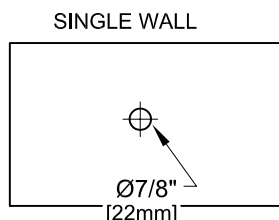

SINGLE FAUCET W/ LEVER HANDLES

SINGLE WALL FAUCET W/ WRIST HANDLES

SINGLE WALL FAUCET

ROUGH-IN:

PRODUCT NAME: STAINLESS STEEL SINGLE WALL FAUCET

MODEL:

- 53287 W/ 6" SWING SPOUT W/ LEVER HANDLES
- 53295 W/ 8" SWING SPOUT W/ LEVER HANDLES
- 53309 W/ 10" SWING SPOUT W/ LEVER HANDLES
- 53317 W/ 12" SWING SPOUT W/ LEVER HANDLES
- 53325 W/ 14" SWING SPOUT W/ LEVER HANDLES
- 53333 W/ 16" SWING SPOUT W/ LEVER HANDLES
- 58769 W/ 6" SWING SPOUT W/ WRIST HANDLES
- 58777 W/ 8" SWING SPOUT W/ WRIST HANDLES
- 58785 W/ 10" SWING SPOUT W/ WRIST HANDLES
- 58793 W/ 12" SWING SPOUT W/ WRIST HANDLES
- 58807 W/ 14" SWING SPOUT W/ WRIST HANDLES
- 58815 W/ 16" SWING SPOUT W/ WRIST HANDLES

FEATURES

CONTROL VALVE

- * SINGLE WALL MOUNT
- * CONCENTRICS OR ECCENTRICS
- * STAINLESS STEEL CONSTRUCTION
- * SWIVELLING SEAT DISKS
- * HOT SIDE STEM - RIGHT HAND
- * COLD SIDE STEM - LEFT HAND
- * LEVER HANDLES OR WRIST HANDLES
- * 1/2" CLOSE ELBOWS
- * SWING SPOUT

SYSTEM LIMITS

- * TEMP: 40°F MIN. TO 140°F MAX.

SHIPPING WEIGHT

- * 5.0 LBS

* NSF 61-9 APPROVED & LISTED

www.truesdail.com

MODELS	DIM "A"	DIM "B"	DIM "C"
53287 58769	2-1/4" [57mm]	5-7/8" [149mm]	6" [152mm]
53295 58777	2-1/2" [64mm]	6-3/8" [162mm]	8" [204mm]
53309 58785	3-1/8" [79mm]	6-7/8" [175mm]	10" [254mm]
53317 58793	3-3/4" [95mm]	7-3/8" [187mm]	12" [305mm]
53325 58807	4-3/8" [111mm]	8-1/4" [210mm]	14" [356mm]
53333 58815	5" [127mm]	8-7/8" [225mm]	16" [406mm]