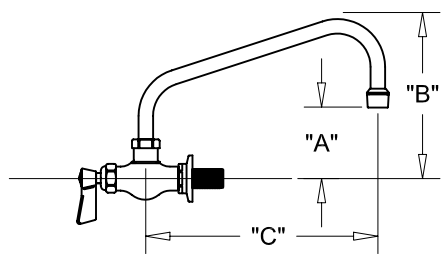

SINGLE FAUCET W/ LEVER HANDLES

SINGLE WALL FAUCET W/ WRIST HANDLES

SINGLE WALL FAUCET

ROUGH-IN:

PRODUCT NAME: STAINLESS STEEL SINGLE WALL FAUCET

MODEL:

- 53287 W/ 6" SWING SPOUT W/ LEVER HANDLES
- 53295 W/ 8" SWING SPOUT W/ LEVER HANDLES
- 53309 W/ 10" SWING SPOUT W/ LEVER HANDLES
- 53317 W/ 12" SWING SPOUT W/ LEVER HANDLES
- 53325 W/ 14" SWING SPOUT W/ LEVER HANDLES
- 53333 W/ 16" SWING SPOUT W/ LEVER HANDLES
- 58769 W/ 6" SWING SPOUT W/ WRIST HANDLES
- 58777 W/ 8" SWING SPOUT W/ WRIST HANDLES
- 58785 W/ 10" SWING SPOUT W/ WRIST HANDLES
- 58793 W/ 12" SWING SPOUT W/ WRIST HANDLES
- 58807 W/ 14" SWING SPOUT W/ WRIST HANDLES
- 58815 W/ 16" SWING SPOUT W/ WRIST HANDLES

FEATURES

CONTROL VALVE

- * SINGLE WALL MOUNT
- * CONCENTRICS OR ECCENTRICS
- * STAINLESS STEEL CONSTRUCTION
- * SWIVELLING SEAT DISKS
- * HOT SIDE STEM - RIGHT HAND
- * COLD SIDE STEM - LEFT HAND
- * LEVER HANDLES OR WRIST HANDLES
- * 1/2" CLOSE ELBOWS
- * SWING SPOUT

SYSTEM LIMITS

- * TEMP: 40°F MIN. TO 140°F MAX.

SHIPPING WEIGHT

- * 5.0 LBS

* NSF 61-9 APPROVED & LISTED

www.truesdail.com

MODELS	DIM "A"	DIM "B"	DIM "C"
53287 58769	2-1/4" [57mm]	5-7/8" [149mm]	6" [152mm]
53295 58777	2-1/2" [64mm]	6-3/8" [162mm]	8" [204mm]
53309 58785	3-1/8" [79mm]	6-7/8" [175mm]	10" [254mm]
53317 58793	3-3/4" [95mm]	7-3/8" [187mm]	12" [305mm]
53325 58807	4-3/8" [111mm]	8-1/4" [210mm]	14" [356mm]
53333 58815	5" [127mm]	8-7/8" [225mm]	16" [406mm]