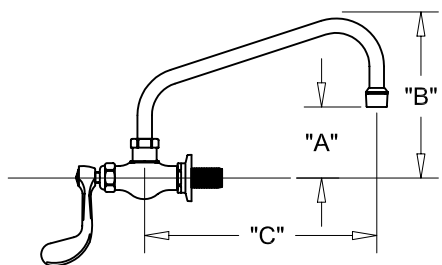

SINGLE FAUCET W/ LEVER HANDLES

SINGLE WALL FAUCET W/ WRIST HANDLES

SINGLE WALL FAUCET

ROUGH-IN:

PRODUCT NAME: STAINLESS STEEL SINGLE WALL FAUCET

MODEL:

- 53287 W/ 6" SWING SPOUT W/ LEVER HANDLES
- 53295 W/ 8" SWING SPOUT W/ LEVER HANDLES
- 53309 W/ 10" SWING SPOUT W/ LEVER HANDLES
- 53317 W/ 12" SWING SPOUT W/ LEVER HANDLES
- 53325 W/ 14" SWING SPOUT W/ LEVER HANDLES
- 53333 W/ 16" SWING SPOUT W/ LEVER HANDLES
- 58769 W/ 6" SWING SPOUT W/ WRIST HANDLES
- 58777 W/ 8" SWING SPOUT W/ WRIST HANDLES
- 58785 W/ 10" SWING SPOUT W/ WRIST HANDLES
- 58793 W/ 12" SWING SPOUT W/ WRIST HANDLES
- 58807 W/ 14" SWING SPOUT W/ WRIST HANDLES
- 58815 W/ 16" SWING SPOUT W/ WRIST HANDLES

FEATURES

CONTROL VALVE

- * SINGLE WALL MOUNT
- * CONCENTRICS OR ECCENTRICS
- * STAINLESS STEEL CONSTRUCTION
- * SWIVELLING SEAT DISKS
- * HOT SIDE STEM - RIGHT HAND
- * COLD SIDE STEM - LEFT HAND
- * LEVER HANDLES OR WRIST HANDLES
- * 1/2" CLOSE ELBOWS
- * SWING SPOUT

SYSTEM LIMITS

- * TEMP: 40°F MIN. TO 140°F MAX.

SHIPPING WEIGHT

- * 5.0 LBS

* NSF 61-9 APPROVED & LISTED

www.truesdail.com

MODELS	DIM "A"	DIM "B"	DIM "C"
53287 58769	2-1/4" [57mm]	5-7/8" [149mm]	6" [152mm]
53295 58777	2-1/2" [64mm]	6-3/8" [162mm]	8" [204mm]
53309 58785	3-1/8" [79mm]	6-7/8" [175mm]	10" [254mm]
53317 58793	3-3/4" [95mm]	7-3/8" [187mm]	12" [305mm]
53325 58807	4-3/8" [111mm]	8-1/4" [210mm]	14" [356mm]
53333 58815	5" [127mm]	8-7/8" [225mm]	16" [406mm]