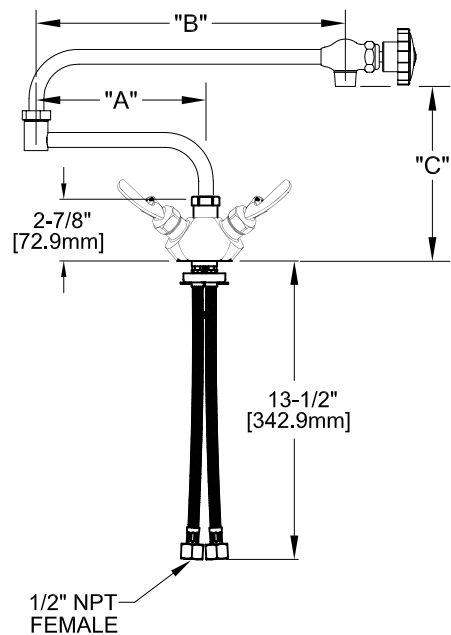

SINGLE DECK DUAL CONTROL FAUCET W/ LEVER HANDLES

SINGLE DECK DUAL CONTROL FAUCET W/ WRIST HANDLES

FOOTPRINT:

ROUGH-IN:

ANSI/A112.18.1-2005

PRODUCT NAME:

STAINLESS STEEL SINGLE DECK DUAL CONTROL

MODEL:

- 54097 W/ 12" CONTROL SWING SPOUT, 7" DJ W/ LEVER HANDLES
- 54798 W/ 12" CONTROL SWING SPOUT, 12" DJ W/ LEVER HANDLES
- 57436 W/ 12" CONTROL SWING SPOUT, 7" DJ W/ LEVER HANDLES
- 57444 W/ 12" CONTROL SWING SPOUT, 12" DJ W/ LEVER HANDLES

FEATURES

- CONTROL VALVE**
- * SINGLE DECK DUAL CONTROL
 - * STAINLESS STEEL CONSTRUCTION
 - * SWIVELLING SEAT DISKS
 - * HOT SIDE STEM - RIGHT HAND
 - * COLD SIDE STEM - LEFT HAND
 - * LEVER HANDLES OR WRIST HANDLES
 - * STAINLESS STEEL BRAIDED HOSE
 - * CONTROL SWING SPOUT

SYSTEM LIMITS

- * TEMP: 40°F MIN. TO 140°F MAX.
- * 5 GPM @ 60 PSI

SHIPPING WEIGHT

- * 6.0 LBS

* NSF 61-9 APPROVED & LISTED

www.truesdail.com

MODELS	DIM "A"	DIM "B"	DIM "C"
54097	7"	12 1/2"	7 7/8"
57436	[177.8mm]	[317.5mm]	[200mm]
54798	12"	12 1/2"	7 7/8"
57444	[308.4mm]	[317.5mm]	[200mm]