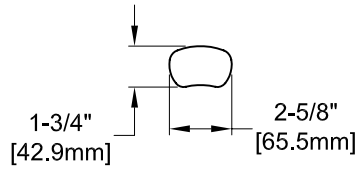

SINGLE DECK DUAL CONTROL FAUCET W/ LEVER HANDLES

SINGLE DECK DUAL CONTROL FAUCET W/ WRIST HANDLES

FOOTPRINT:

ROUGH-IN:

ANSI/A112.18.1-2005

PRODUCT NAME:

STAINLESS STEEL SINGLE DECK DUAL CONTROL

MODEL:

- 54097 W/ 12" CONTROL SWING SPOUT, 7" DJ W/ LEVER HANDLES
- 54798 W/ 12" CONTROL SWING SPOUT, 12" DJ W/ LEVER HANDLES
- 57436 W/ 12" CONTROL SWING SPOUT, 7" DJ W/ LEVER HANDLES
- 57444 W/ 12" CONTROL SWING SPOUT, 12" DJ W/ LEVER HANDLES

SYSTEM LIMITS

- * TEMP: 40°F MIN. TO 140°F MAX.
- * 5 GPM @ 60 PSI

SHIPPING WEIGHT

- * 6.0 LBS

* NSF 61-9 APPROVED & LISTED

www.truesdail.com

MODELS	DIM "A"	DIM "B"	DIM "C"
54097	7"	12 1/2"	7 7/8"
57436	[177.8mm]	[317.5mm]	[200mm]
54798	12"	12 1/2"	7 7/8"
57444	[308.4mm]	[317.5mm]	[200mm]