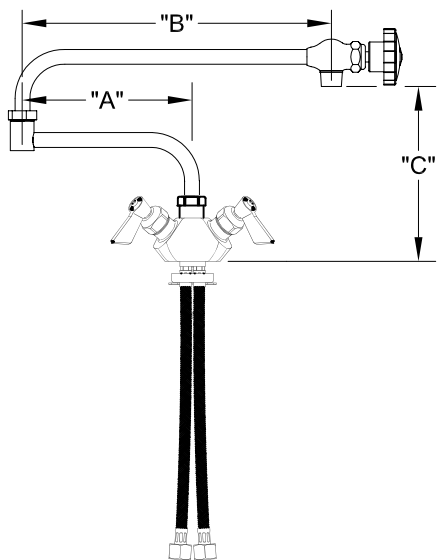

SINGLE DECK DUAL CONTROL FAUCET W/ LEVER HANDLES

SINGLE DECK DUAL CONTROL FAUCET W/ WRIST HANDLES

FOOTPRINT:

ROUGH-IN:

ANSI/A112.18.1-2005

PRODUCT NAME:

STAINLESS STEEL SINGLE DECK DUAL CONTROL

MODEL:

- 54097 W/ 12" CONTROL SWING SPOUT, 7" DJ W/ LEVER HANDLES
- 54798 W/ 12" CONTROL SWING SPOUT, 12" DJ W/ LEVER HANDLES
- 57436 W/ 12" CONTROL SWING SPOUT, 7" DJ W/ LEVER HANDLES
- 57444 W/ 12" CONTROL SWING SPOUT, 12" DJ W/ LEVER HANDLES

FEATURES

- CONTROL VALVE**
- * SINGLE DECK DUAL CONTROL
 - * STAINLESS STEEL CONSTRUCTION
 - * SWIVELLING SEAT DISKS
 - * HOT SIDE STEM - RIGHT HAND
 - * COLD SIDE STEM - LEFT HAND
 - * LEVER HANDLES OR WRIST HANDLES
 - * STAINLESS STEEL BRAIDED HOSE
 - * CONTROL SWING SPOUT

SYSTEM LIMITS

- * TEMP: 40°F MIN. TO 140°F MAX.
- * 5 GPM @ 60 PSI

SHIPPING WEIGHT

- * 6.0 LBS

* NSF 61-9 APPROVED & LISTED

www.truesdail.com

MODELS	DIM "A"	DIM "B"	DIM "C"
54097	7"	12 1/2"	7 7/8"
57436	[177.8mm]	[317.5mm]	[200mm]
54798	12"	12 1/2"	7 7/8"
57444	[308.4mm]	[317.5mm]	[200mm]