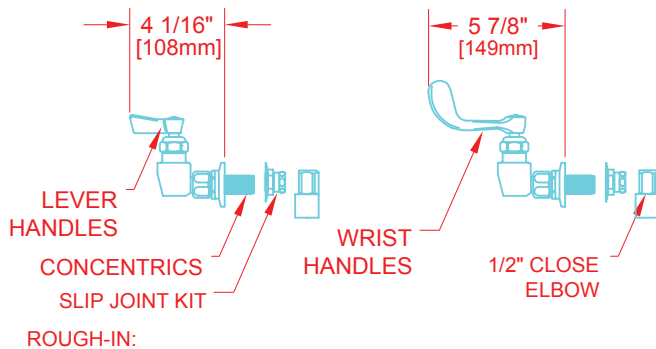

8" C/C BACKSPASH FAUCET

BACKSPASH

PRODUCT NAME:

8" BACKSPASH PRE-RINSE WITH
ADD-ON & ELBOWS

MODEL:

- 55425 6" SWING SPOUT W/ LEVER HANDLES
- 55433 8" SWING SPOUT W/ LEVER HANDLES
- 55441 10" SWING SPOUT W/ LEVER HANDLES
- 55468 12" SWING SPOUT W/ LEVER HANDLES
- 55476 14" SWING SPOUT W/ LEVER HANDLES
- 55484 16" SWING SPOUT W/ LEVER HANDLES

FEATURES:

CONTROL VALVE

- * 8" C/C BACKSPASH MOUNT
- * CONCENTRICS
- * INTERNAL SPRING LOADED CHECK VALVES
- * SWIVELLING SEAT DISKS
- * HOT SIDE STEM - RIGHT HAND
- * COLD SIDE STEM - LEFT HAND
- * STAINLESS STEEL SEATS
- * STAINLESS STEEL SEAT SCREWS
- * STAINLESS STEEL HANDLE SCREWS
- * 1/2" CLOSE ELBOWS

ADD-ON CONTROL VALVE

- * STEM - RIGHT HAND SWIVEL
- * HOT INDEX BUTTON
- * SWIVELLING SEAT DISKS
- * STAINLESS STEEL SEATS, SEAT SCREWS AND HANDLE SCREWS.

HOSE

- * 36" LENGTH
- * STAINLESS STEEL END FITTINGS
- * STAINLESS STEEL EXTERNAL JACKET
- * 3-PLY FIBER REINFORCED INTERNAL RUBBER HOSE
- * REPAIRABLE IN FIELD WITH SIMPLE TOOLS

ULTRA SPRAY VALVE

- * LOWEST ENERGY USER - 1.15 GPM @ 60 PSI
- * CLEANS FASTER - TEST PROVEN
- * ENGINEERED TO LAST - NO 'O' RINGS TO LEAK
- * INTERCHANGEABLE - FITS ALL BRANDS

WALL BRACKET

- * ADJUSTS FROM 2" TO 12"