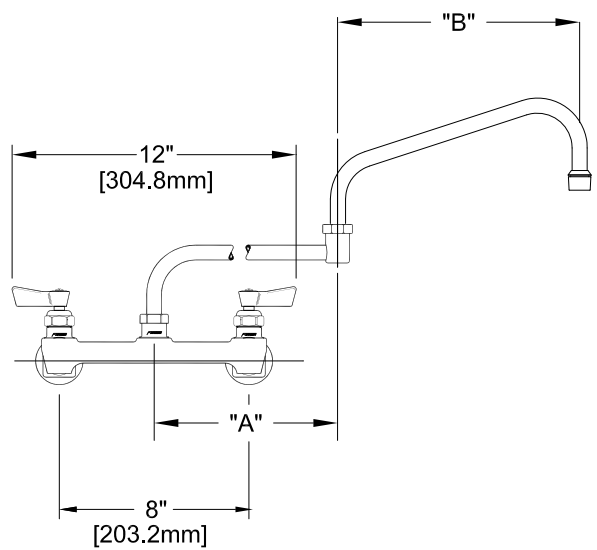

APPLICATION:

PRODUCT NAME:
 FAUCET 8BSELH SWING SPOUT WITH DJ

JOB NAME:

SPECIAL CONFIGURATION
 CHECK BASE MODEL AND OPTIONS

QUANTITY:

ITEM NO.

MODEL:

- 55557 6" SWING SPOUT WITH 7" DJ
- 55565 8" SWING SPOUT WITH 7" DJ
- 55573 10" SWING SPOUT WITH 7" DJ
- 55581 12" SWING SPOUT WITH 7" DJ
- 55603 14" SWING SPOUT WITH 7" DJ
- 55611 16" SWING SPOUT WITH 7" DJ

OPTIONS OR MODIFICATIONS:

- SUPPLY LINES (24" OR 36") CIRCLE LENGTH
- NIPPLES
- ELBOWS
- HANDLES (CROSS OR WRIST) CIRCLE STYLE
- VANDAL RESISTANT KIT
- OTHER _____

FEATURES:

- * 8" C/C BACKSPLASH MOUNT
- * SWIVELING SEAT DISKS
- * HOT SIDE STEM - RIGHT HAND
- * COLD SIDE STEM - LEFT HAND
- * STAINLESS STEEL SEATS
- * STAINLESS STEEL SEAT SCREWS
- * STAINLESS STEEL HANDLE SCREWS
- * 1/2" SLIP JOINT

SYSTEM LIMITS

- * TEMP: 40°F MIN. TO 160°F MAX.
- * PRESSURE 200 PSI MAX. STATIC
- * 2.20 GPM AT 60 PSI

SHIPPING WEIGHT
 * 5.0 LBS

MODEL	DIM "A"	DIM "B"
55557	7" [177.8mm]	6" [152.4mm]
55565	7" [177.8mm]	8" [203.2mm]
55573	7" [177.8mm]	10" [254mm]
55581	7" [177.8mm]	12" [304.8mm]
55603	7" [177.8mm]	14" [355.6mm]
55611	7" [177.8mm]	16" [406.4mm]