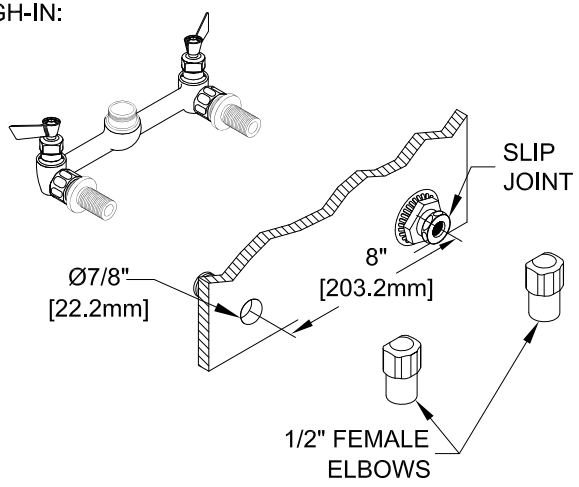

OPTIONS OR MODIFICATIONS:

- ☐ SUPPLY LINES (24" OR 36") CIRCLE LENGTH
- ☐ NIPPLES
- ☐ ELBOWS
- ☐ HANDLES (CROSS OR WRIST) CIRCLE STYLE
- ☐ VANDAL RESISTANT KIT
- ☐ OTHER _____

FEATURES:

- 8" C/C BACKSPLASH MOUNT
- SWIVELING SEAT DISKS
- HOT SIDE STEM - RIGHT HAND
- COLD SIDE STEM - LEFT HAND
- STAINLESS STEEL SEATS
- STAINLESS STEEL SEAT SCREWS
- STAINLESS STEEL HANDLE SCREWS
- 1/2" SLIP JOINT

SYSTEM LIMITS

- TEMP: 40°F MIN. TO 160°F MAX.
- PRESSURE 200 PSI MAX. STATIC
- 2.20 GPM AT 60 PSI

SHIPPING WEIGHT
* 5.0 LBS

MODEL	DIM "A"	DIM "B"
55557	7" [177.8mm]	6" [152.4mm]
55565	7" [177.8mm]	8" [203.2mm]
55573	7" [177.8mm]	10" [254mm]
55581	7" [177.8mm]	12" [304.8mm]
55603	7" [177.8mm]	14" [355.6mm]
55611	7" [177.8mm]	16" [406.4mm]

ROUGH-IN: