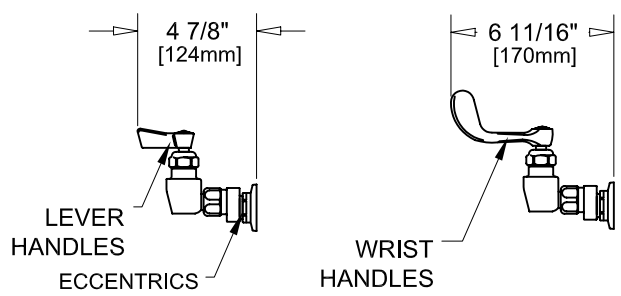

**PRODUCT NAME:** STAINLESS STEEL  
7-1/2" - 8-1/2" ADJUSTABLE WALL FAUCET

7-1/2" - 8-1/2" ADJ. WALL W/ LEVER HANDLES

7-1/2" - 8-1/2" ADJ. WALL W/ WRIST HANDLES

7-1/2" - 8-1/2" ADJ. WALL

**ROUGH-IN:**

**MODEL:**

- 53104 W/ 6" SWING SPOUT W/ LEVER HANDLES
- 53112 W/ 8" SWING SPOUT W/ LEVER HANDLES
- 53120 W/ 10" SWING SPOUT W/ LEVER HANDLES
- 53139 W/ 12" SWING SPOUT W/ LEVER HANDLES
- 53147 W/ 14" SWING SPOUT W/ LEVER HANDLES
- 53155 W/ 16" SWING SPOUT W/ LEVER HANDLES
- 57452 W/ 6" SWING SPOUT W/ WRIST HANDLES
- 57460 W/ 8" SWING SPOUT W/ WRIST HANDLES
- 57479 W/ 10" SWING SPOUT W/ WRIST HANDLES
- 57487 W/ 12" SWING SPOUT W/ WRIST HANDLES
- 57495 W/ 14" SWING SPOUT W/ WRIST HANDLES
- 57509 W/ 16" SWING SPOUT W/ WRIST HANDLES

**FEATURES**

- CONTROL VALVE**
- \* 7-1/2" - 8-1/2" ADJUSTABLE WALL MOUNT
  - \* ECCENTRICS
  - \* STAINLESS STEEL CONSTRUCTION
  - \* SWIVELLING SEAT DISKS
  - \* HOT SIDE STEM - RIGHT HAND
  - \* COLD SIDE STEM - LEFT HAND
  - \* LEVER HANDLES OR WRIST HANDLES
  - \* SWING SPOUT

**SYSTEM LIMITS**

- \* TEMP: 40°F MIN. TO 140°F MAX.

**SHIPPING WEIGHT**

- \* 5.0 LBS

\* NSF 61-9 APPROVED & LISTED  
[www.truedail.com](http://www.truedail.com)

| MODELS         | DIM "A"           | DIM "B"           | DIM "C"        |
|----------------|-------------------|-------------------|----------------|
| 53104<br>57452 | 2-1/4"<br>[57mm]  | 5-7/8"<br>[149mm] | 6"<br>[152mm]  |
| 53112<br>57460 | 2-1/2"<br>[64mm]  | 6-3/8"<br>[162mm] | 8"<br>[204mm]  |
| 53120<br>57479 | 3-1/8"<br>[79mm]  | 6-7/8"<br>[175mm] | 10"<br>[254mm] |
| 53139<br>57487 | 3-3/4"<br>[95mm]  | 7-3/8"<br>[187mm] | 12"<br>[305mm] |
| 53147<br>57495 | 4-3/8"<br>[111mm] | 8-1/4"<br>[210mm] | 14"<br>[356mm] |
| 53155<br>57509 | 5"<br>[127mm]     | 8-7/8"<br>[225mm] | 16"<br>[406mm] |