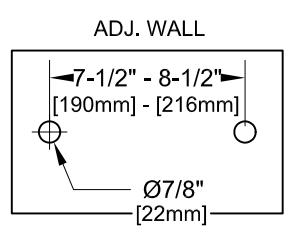

**PRODUCT NAME:** STAINLESS STEEL  
7-1/2" - 8-1/2" ADJUSTABLE WALL FAUCET

7-1/2" - 8-1/2" ADJ. WALL W/ LEVER HANDLES

7-1/2" - 8-1/2" ADJ. WALL W/ WRIST HANDLES

7-1/2" - 8-1/2" ADJ. WALL

**ROUGH-IN:**

**MODEL:**

- 53104 W/ 6" SWING SPOUT W/ LEVER HANDLES
- 53112 W/ 8" SWING SPOUT W/ LEVER HANDLES
- 53120 W/ 10" SWING SPOUT W/ LEVER HANDLES
- 53139 W/ 12" SWING SPOUT W/ LEVER HANDLES
- 53147 W/ 14" SWING SPOUT W/ LEVER HANDLES
- 53155 W/ 16" SWING SPOUT W/ LEVER HANDLES
- 57452 W/ 6" SWING SPOUT W/ WRIST HANDLES
- 57460 W/ 8" SWING SPOUT W/ WRIST HANDLES
- 57479 W/ 10" SWING SPOUT W/ WRIST HANDLES
- 57487 W/ 12" SWING SPOUT W/ WRIST HANDLES
- 57495 W/ 14" SWING SPOUT W/ WRIST HANDLES
- 57509 W/ 16" SWING SPOUT W/ WRIST HANDLES

**FEATURES**

- CONTROL VALVE**
- \* 7-1/2" - 8-1/2" ADJUSTABLE WALL MOUNT
  - \* ECCENTRICS
  - \* STAINLESS STEEL CONSTRUCTION
  - \* SWIVELLING SEAT DISKS
  - \* HOT SIDE STEM - RIGHT HAND
  - \* COLD SIDE STEM - LEFT HAND
  - \* LEVER HANDLES OR WRIST HANDLES
  - \* SWING SPOUT

**SYSTEM LIMITS**

- \* TEMP: 40°F MIN. TO 140°F MAX.

**SHIPPING WEIGHT**

- \* 5.0 LBS

\* NSF 61-9 APPROVED & LISTED  
[www.truedail.com](http://www.truedail.com)

| MODELS         | DIM "A"           | DIM "B"           | DIM "C"        |
|----------------|-------------------|-------------------|----------------|
| 53104<br>57452 | 2-1/4"<br>[57mm]  | 5-7/8"<br>[149mm] | 6"<br>[152mm]  |
| 53112<br>57460 | 2-1/2"<br>[64mm]  | 6-3/8"<br>[162mm] | 8"<br>[204mm]  |
| 53120<br>57479 | 3-1/8"<br>[79mm]  | 6-7/8"<br>[175mm] | 10"<br>[254mm] |
| 53139<br>57487 | 3-3/4"<br>[95mm]  | 7-3/8"<br>[187mm] | 12"<br>[305mm] |
| 53147<br>57495 | 4-3/8"<br>[111mm] | 8-1/4"<br>[210mm] | 14"<br>[356mm] |
| 53155<br>57509 | 5"<br>[127mm]     | 8-7/8"<br>[225mm] | 16"<br>[406mm] |