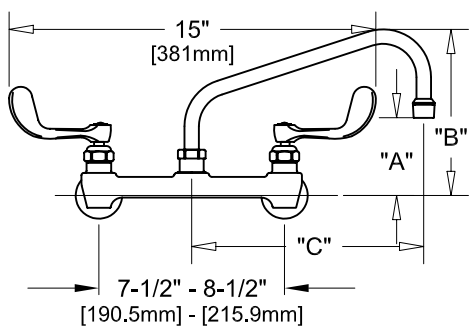

**PRODUCT NAME:** STAINLESS STEEL  
7-1/2" - 8-1/2" ADJUSTABLE WALL FAUCET

7-1/2" - 8-1/2" ADJ. WALL W/ LEVER HANDLES

7-1/2" - 8-1/2" ADJ. WALL W/ WRIST HANDLES

7-1/2" - 8-1/2" ADJ. WALL

**ROUGH-IN:**

**MODEL:**

- 53104 W/ 6" SWING SPOUT W/ LEVER HANDLES
- 53112 W/ 8" SWING SPOUT W/ LEVER HANDLES
- 53120 W/ 10" SWING SPOUT W/ LEVER HANDLES
- 53139 W/ 12" SWING SPOUT W/ LEVER HANDLES
- 53147 W/ 14" SWING SPOUT W/ LEVER HANDLES
- 53155 W/ 16" SWING SPOUT W/ LEVER HANDLES
- 57452 W/ 6" SWING SPOUT W/ WRIST HANDLES
- 57460 W/ 8" SWING SPOUT W/ WRIST HANDLES
- 57479 W/ 10" SWING SPOUT W/ WRIST HANDLES
- 57487 W/ 12" SWING SPOUT W/ WRIST HANDLES
- 57495 W/ 14" SWING SPOUT W/ WRIST HANDLES
- 57509 W/ 16" SWING SPOUT W/ WRIST HANDLES

**FEATURES**

- CONTROL VALVE**
- \* 7-1/2" - 8-1/2" ADJUSTABLE WALL MOUNT
  - \* ECCENTRICS
  - \* STAINLESS STEEL CONSTRUCTION
  - \* SWIVELLING SEAT DISKS
  - \* HOT SIDE STEM - RIGHT HAND
  - \* COLD SIDE STEM - LEFT HAND
  - \* LEVER HANDLES OR WRIST HANDLES
  - \* SWING SPOUT

**SYSTEM LIMITS**

- \* TEMP: 40°F MIN. TO 140°F MAX.

**SHIPPING WEIGHT**

- \* 5.0 LBS

\* NSF 61-9 APPROVED & LISTED  
[www.truedail.com](http://www.truedail.com)

| MODELS         | DIM "A"           | DIM "B"           | DIM "C"        |
|----------------|-------------------|-------------------|----------------|
| 53104<br>57452 | 2-1/4"<br>[57mm]  | 5-7/8"<br>[149mm] | 6"<br>[152mm]  |
| 53112<br>57460 | 2-1/2"<br>[64mm]  | 6-3/8"<br>[162mm] | 8"<br>[204mm]  |
| 53120<br>57479 | 3-1/8"<br>[79mm]  | 6-7/8"<br>[175mm] | 10"<br>[254mm] |
| 53139<br>57487 | 3-3/4"<br>[95mm]  | 7-3/8"<br>[187mm] | 12"<br>[305mm] |
| 53147<br>57495 | 4-3/8"<br>[111mm] | 8-1/4"<br>[210mm] | 14"<br>[356mm] |
| 53155<br>57509 | 5"<br>[127mm]     | 8-7/8"<br>[225mm] | 16"<br>[406mm] |