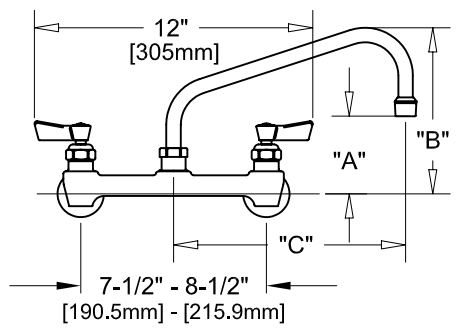

**PRODUCT NAME:** STAINLESS STEEL  
7-1/2" - 8-1/2" ADJUSTABLE WALL FAUCET

7-1/2" - 8-1/2" ADJ. WALL W/ LEVER HANDLES

7-1/2" - 8-1/2" ADJ. WALL W/ WRIST HANDLES

7-1/2" - 8-1/2" ADJ. WALL

**ROUGH-IN:**

**MODEL:**

- 53104 W/ 6" SWING SPOUT W/ LEVER HANDLES
- 53112 W/ 8" SWING SPOUT W/ LEVER HANDLES
- 53120 W/ 10" SWING SPOUT W/ LEVER HANDLES
- 53139 W/ 12" SWING SPOUT W/ LEVER HANDLES
- 53147 W/ 14" SWING SPOUT W/ LEVER HANDLES
- 53155 W/ 16" SWING SPOUT W/ LEVER HANDLES
- 57452 W/ 6" SWING SPOUT W/ WRIST HANDLES
- 57460 W/ 8" SWING SPOUT W/ WRIST HANDLES
- 57479 W/ 10" SWING SPOUT W/ WRIST HANDLES
- 57487 W/ 12" SWING SPOUT W/ WRIST HANDLES
- 57495 W/ 14" SWING SPOUT W/ WRIST HANDLES
- 57509 W/ 16" SWING SPOUT W/ WRIST HANDLES

**FEATURES**

- CONTROL VALVE**
- \* 7-1/2" - 8-1/2" ADJUSTABLE WALL MOUNT
  - \* ECCENTRICS
  - \* STAINLESS STEEL CONSTRUCTION
  - \* SWIVELLING SEAT DISKS
  - \* HOT SIDE STEM - RIGHT HAND
  - \* COLD SIDE STEM - LEFT HAND
  - \* LEVER HANDLES OR WRIST HANDLES
  - \* SWING SPOUT

**SYSTEM LIMITS**

- \* TEMP: 40°F MIN. TO 140°F MAX.

**SHIPPING WEIGHT**

- \* 5.0 LBS

\* NSF 61-9 APPROVED & LISTED  
[www.truedail.com](http://www.truedail.com)

| MODELS         | DIM "A"           | DIM "B"           | DIM "C"        |
|----------------|-------------------|-------------------|----------------|
| 53104<br>57452 | 2-1/4"<br>[57mm]  | 5-7/8"<br>[149mm] | 6"<br>[152mm]  |
| 53112<br>57460 | 2-1/2"<br>[64mm]  | 6-3/8"<br>[162mm] | 8"<br>[204mm]  |
| 53120<br>57479 | 3-1/8"<br>[79mm]  | 6-7/8"<br>[175mm] | 10"<br>[254mm] |
| 53139<br>57487 | 3-3/4"<br>[95mm]  | 7-3/8"<br>[187mm] | 12"<br>[305mm] |
| 53147<br>57495 | 4-3/8"<br>[111mm] | 8-1/4"<br>[210mm] | 14"<br>[356mm] |
| 53155<br>57509 | 5"<br>[127mm]     | 8-7/8"<br>[225mm] | 16"<br>[406mm] |