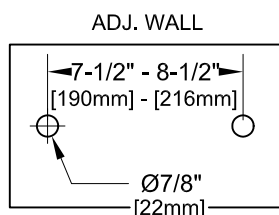

7-1/2" - 8-1/2" ADJ. WALL W/ LEVER HANDLES

7-1/2" - 8-1/2" ADJ. WALL W/ WRIST HANDLES

7-1/2" - 8-1/2" ADJ. WALL

ROUGH-IN:

ANSI/A112.18.1-2005

PRODUCT NAME:

STAINLESS STEEL 7-1/2" - 8-1/2" ADJUSTABLE WALL FAUCET WITH 12" CONTROL SWING & DJ SPOUT

MODEL:

- 54100 W/ 12" CONTROL SWING SPOUT, 7" DJ W/ LEVER HANDLES
- 54801 W/ 12" CONTROL SWING SPOUT, 12" DJ W/ LEVER HANDLES
- 57614 W/ 12" CONTROL SWING SPOUT, 7" DJ W/ WRIST HANDLES
- 57622 W/ 12" CONTROL SWING SPOUT, 12" DJ W/ WRIST HANDLES

FEATURES

CONTROL VALVE

- \* 8-1/2" ADJUSTABLE WALL MOUNT
- \* ECCENTRICS
- \* STAINLESS STEEL CONSTRUCTION
- \* SWIVELLING SEAT DISKS
- \* HOT SIDE STEM - RIGHT HAND
- \* COLD SIDE STEM - LEFT HAND
- \* LEVER HANDLES OR WRIST HANDLES
- \* CONTROL SWING SPOUT

SYSTEM LIMITS

- \* TEMP: 40°F MIN. TO 140°F MAX.
- \* 5 GPM @ 60 PSI

SHIPPING WEIGHT

- \* 6.0 LBS

\* NSF 61-9 APPROVED & LISTED

[www.truesdail.com](http://www.truesdail.com)

MODELS	DIM "A"	DIM "B"	DIM "C"
54100 57614	7" [177.8mm]	12 1/2" [317.5mm]	7 1/2" [190.5mm]
54801 57622	12" [308.4mm]	12 1/2" [317.5mm]	7 1/2" [190.5mm]