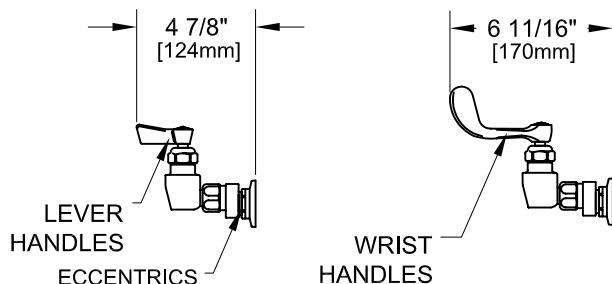

7-1/2" - 8-1/2" ADJ. WALL W/ LEVER HANDLES

7-1/2" - 8-1/2" ADJ. WALL W/ WRIST HANDLES

7-1/2" - 8-1/2" ADJ. WALL

ROUGH-IN:

ANSI/A112.18.1-2005

PRODUCT NAME:

STAINLESS STEEL 7-1/2" - 8-1/2" ADJUSTABLE WALL FAUCET WITH 12" CONTROL SWING & DJ SPOUT

MODEL:

- 54100 W/ 12" CONTROL SWING SPOUT, 7" DJ W/ LEVER HANDLES
- 54801 W/ 12" CONTROL SWING SPOUT, 12" DJ W/ LEVER HANDLES
- 57614 W/ 12" CONTROL SWING SPOUT, 7" DJ W/ WRIST HANDLES
- 57622 W/ 12" CONTROL SWING SPOUT, 12" DJ W/ WRIST HANDLES

FEATURES

CONTROL VALVE

- \* 8-1/2" ADJUSTABLE WALL MOUNT
- \* ECCENTRICS
- \* STAINLESS STEEL CONSTRUCTION
- \* SWIVELLING SEAT DISKS
- \* HOT SIDE STEM - RIGHT HAND
- \* COLD SIDE STEM - LEFT HAND
- \* LEVER HANDLES OR WRIST HANDLES
- \* CONTROL SWING SPOUT

SYSTEM LIMITS

- \* TEMP: 40°F MIN. TO 140°F MAX.
- \* 5 GPM @ 60 PSI

SHIPPING WEIGHT

- \* 6.0 LBS

\* NSF 61-9 APPROVED & LISTED

[www.truesdail.com](http://www.truesdail.com)

MODELS	DIM "A"	DIM "B"	DIM "C"
54100 57614	7" [177.8mm]	12 1/2" [317.5mm]	7 1/2" [190.5mm]
54801 57622	12" [308.4mm]	12 1/2" [317.5mm]	7 1/2" [190.5mm]