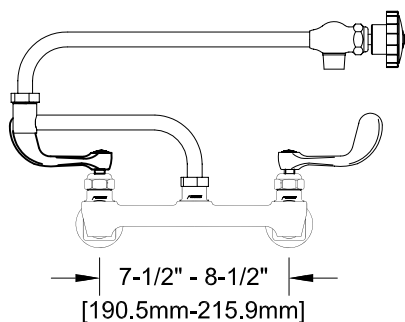

7-1/2" - 8-1/2" ADJ. WALL W/ LEVER HANDLES

7-1/2" - 8-1/2" ADJ. WALL W/ WRIST HANDLES

7-1/2" - 8-1/2" ADJ. WALL

ROUGH-IN:

ANSI/A112.18.1-2005

PRODUCT NAME:

STAINLESS STEEL 7-1/2" - 8-1/2" ADJUSTABLE WALL FAUCET WITH 12" CONTROL SWING & DJ SPOUT

MODEL:

- 54100 W/ 12" CONTROL SWING SPOUT, 7" DJ W/ LEVER HANDLES
- 54801 W/ 12" CONTROL SWING SPOUT, 12" DJ W/ LEVER HANDLES
- 57614 W/ 12" CONTROL SWING SPOUT, 7" DJ W/ WRIST HANDLES
- 57622 W/ 12" CONTROL SWING SPOUT, 12" DJ W/ WRIST HANDLES

FEATURES

CONTROL VALVE

- \* 8-1/2" ADJUSTABLE WALL MOUNT
- \* ECCENTRICS
- \* STAINLESS STEEL CONSTRUCTION
- \* SWIVELLING SEAT DISKS
- \* HOT SIDE STEM - RIGHT HAND
- \* COLD SIDE STEM - LEFT HAND
- \* LEVER HANDLES OR WRIST HANDLES
- \* CONTROL SWING SPOUT

SYSTEM LIMITS

- \* TEMP: 40°F MIN. TO 140°F MAX.
- \* 5 GPM @ 60 PSI

SHIPPING WEIGHT

- \* 6.0 LBS

\* NSF 61-9 APPROVED & LISTED

[www.truesdail.com](http://www.truesdail.com)

MODELS	DIM "A"	DIM "B"	DIM "C"
54100 57614	7" [177.8mm]	12 1/2" [317.5mm]	7 1/2" [190.5mm]
54801 57622	12" [308.4mm]	12 1/2" [317.5mm]	7 1/2" [190.5mm]