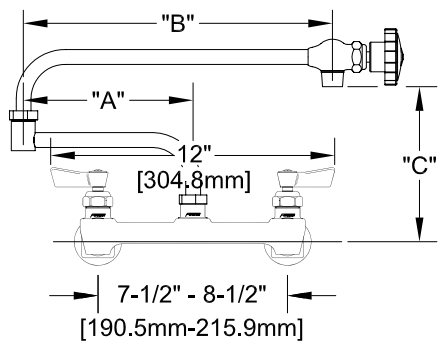

7-1/2" - 8-1/2" ADJ. WALL W/ LEVER HANDLES

7-1/2" - 8-1/2" ADJ. WALL W/ WRIST HANDLES

7-1/2" - 8-1/2" ADJ. WALL

ROUGH-IN:

ANSI/A112.18.1-2005

PRODUCT NAME:

STAINLESS STEEL 7-1/2" - 8-1/2" ADJUSTABLE WALL FAUCET WITH 12" CONTROL SWING & DJ SPOUT

MODEL:

- 54100 W/ 12" CONTROL SWING SPOUT, 7" DJ W/ LEVER HANDLES
- 54801 W/ 12" CONTROL SWING SPOUT, 12" DJ W/ LEVER HANDLES
- 57614 W/ 12" CONTROL SWING SPOUT, 7" DJ W/ WRIST HANDLES
- 57622 W/ 12" CONTROL SWING SPOUT, 12" DJ W/ WRIST HANDLES

FEATURES

CONTROL VALVE

- \* 8-1/2" ADJUSTABLE WALL MOUNT
- \* ECCENTRICS
- \* STAINLESS STEEL CONSTRUCTION
- \* SWIVELLING SEAT DISKS
- \* HOT SIDE STEM - RIGHT HAND
- \* COLD SIDE STEM - LEFT HAND
- \* LEVER HANDLES OR WRIST HANDLES
- \* CONTROL SWING SPOUT

SYSTEM LIMITS

- \* TEMP: 40°F MIN. TO 140°F MAX.
- \* 5 GPM @ 60 PSI

SHIPPING WEIGHT

- \* 6.0 LBS

\* NSF 61-9 APPROVED & LISTED

[www.truesdail.com](http://www.truesdail.com)

MODELS	DIM "A"	DIM "B"	DIM "C"
54100 57614	7" [177.8mm]	12 1/2" [317.5mm]	7 1/2" [190.5mm]
54801 57622	12" [308.4mm]	12 1/2" [317.5mm]	7 1/2" [190.5mm]