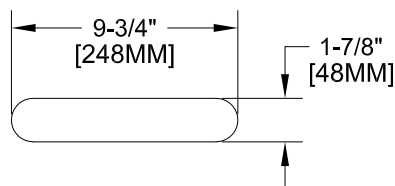

8" DECKMOUNT FAUCET W/ LEVER HANDLES

8" DECKMOUNT FAUCET W/ WRIST HANDLES

FOOTPRINT:

ROUGH-IN:

PRODUCT NAME: STAINLESS STEEL
8" DECK MOUNT FAUCETS

MODEL:

- 57703 W/ 6" SWING SPOUT W/ 7" DJ & LEVER HANDLES
- 57711 W/ 8" SWING SPOUT W/ 7" DJ & LEVER HANDLES
- 57738 W/ 10" SWING SPOUT W/ 7" DJ & LEVER HANDLES
- 57746 W/ 12" SWING SPOUT W/ 7" DJ & LEVER HANDLES
- 57754 W/ 14" SWING SPOUT W/ 7" DJ & LEVER HANDLES
- 57762 W/ 16" SWING SPOUT W/ 7" DJ & LEVER HANDLES
- 57894 W/ 6" SWING SPOUT W/ 7" DJ & WRIST HANDLES
- 57908 W/ 8" SWING SPOUT W/ 7" DJ & WRIST HANDLES
- 57916 W/ 10" SWING SPOUT W/ 7" DJ & WRIST HANDLES
- 57924 W/ 12" SWING SPOUT W/ 7" DJ & WRIST HANDLES
- 57932 W/ 14" SWING SPOUT W/ 7" DJ & WRIST HANDLES
- 57940 W/ 16" SWING SPOUT W/ 7" DJ & WRIST HANDLES

FEATURES

CONTROL VALVE

- * 8" DECK MOUNT
- * STAINLESS STEEL CONSTRUCTION
- * SWIVELLING SEAT DISKS
- * HOT SIDE STEM - RIGHT HAND
- * COLD SIDE STEM - LEFT HAND
- * LEVER HANDLES OR WRIST HANDLES
- * SWING SPOUT

SYSTEM LIMITS

- * TEMP: 40°F MIN. TO 140°F MAX.

SHIPPING WEIGHT

- * 6.0 LBS

* NSF 61-9 APPROVED & LISTED

www.truesdail.com

MODELS	DIM "A"	DIM "B"	DIM "C"
57703 57894	5-3/4" [146.05mm]	9-3/8" [244.48mm]	6" [152mm]
57711 57908	6-7/16" [163.51mm]	10-1/16" [255.58mm]	8" [204mm]
57738 57916	7-1/16" [179.38mm]	10-11/16" [271.46mm]	10" [254mm]
57746 57924	7-3/4" [196.85mm]	11-3/8" [295.27mm]	12" [305mm]
57754 57932	8-5/16" [211mm]	11-15/16" [303.21mm]	14" [356mm]
57762 57940	9" [228.6mm]	12-9/16" [319.08mm]	16" [406mm]