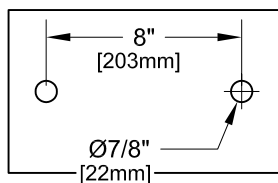

8" DECK MOUNT W/ LEVER HANDLES

SIDE VIEW:

ROUGH-IN:

PRODUCT NAME: STAINLESS STEEL
8" DECK MOUNT FAUCETS

MODEL:

- 57770 W/ 6" SWIVEL/RIGID GOOSENECK SPOUT W/ LEVER HANDLES
- 57789 W/ 12" SWIVEL/RIGID GOOSENECK SPOUT W/ LEVER HANDLES
- 57959 W/ 6" SWIVEL/RIGID GOOSENECK SPOUT W/ WRIST HANDLES
- 57967 W/ 12" SWIVEL/RIGID GOOSENECK SPOUT W/ WRIST HANDLES

FEATURES

- CONTROL VALVE
- * 8" DECK MOUNT
 - * STAINLESS STEEL CONSTRUCTION
 - * SWIVELLING SEAT DISKS
 - * HOT SIDE STEM - RIGHT HAND
 - * COLD SIDE STEM - LEFT HAND
 - * LEVER HANDLES OR WRIST HANDLES
 - * SWIVEL GOOSENECK SPOUT

SYSTEM LIMITS

- * TEMP: 40°F MIN. TO 140°F MAX.

SHIPPING WEIGHT

- * 6.0 LBS

* NSF 61-9 APPROVED & LISTED
www.truesdail.com

MODELS	DIM "A"	DIM "B"	DIM "C"
57770	4-1/2"	8-1/16"	3-1/2"
57959	[114.3mm]	[204.8mm]	[88.90mm]
57789	8-1/4"	12-1/4"	5-1/2"
57967	[209.6mm]	[311.2mm]	[139.7mm]