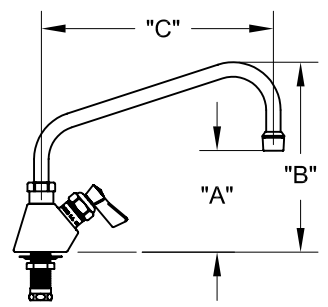

SINGLE DECK DUAL CONTROL FAUCET W/ LEVER HANDLES

SINGLE DECK DUAL CONTROL FAUCET W/ WRIST HANDLES

ROUGH-IN:

PRODUCT NAME: STAINLESS STEEL SINGLE DECK FAUCET

MODEL:

- 58009 W/ 6" SWING SPOUT W/ LEVER HANDLES
- 58017 W/ 8" SWING SPOUT W/ LEVER HANDLES
- 58025 W/ 10" SWING SPOUT W/ LEVER HANDLES
- 58033 W/ 12" SWING SPOUT W/ LEVER HANDLES
- 58041 W/ 14" SWING SPOUT W/ LEVER HANDLES
- 58068 W/ 16" SWING SPOUT W/ LEVER HANDLES
- 58181 W/ 6" SWING SPOUT W/ WRIST HANDLES
- 58203 W/ 8" SWING SPOUT W/ WRIST HANDLES
- 58211 W/ 10" SWING SPOUT W/ WRIST HANDLES
- 58238 W/ 12" SWING SPOUT W/ WRIST HANDLES
- 58246 W/ 14" SWING SPOUT W/ WRIST HANDLES
- 58254 W/ 16" SWING SPOUT W/ WRIST HANDLES

FEATURES

- CONTROL VALVE
- \* SINGLE DECK
  - \* STAINLESS STEEL CONSTRUCTION
  - \* SWIVEL SEAT DISK
  - \* HOT SIDE STEM - RIGHT HAND
  - \* COLD SIDE STEM - LEFT HAND
  - \* LEVER HANDLES OR WRIST HANDLES

MODELS	DIM "A"	DIM "B"	DIM "C"
58009 58181	3" [76.2mm]	6-5/8" [168.3mm]	6" [152mm]
58017 58203	3-1/4" [82.6mm]	7-1/8" [181.0mm]	8" [204mm]
58025 58211	3-7/8" [98.4mm]	7-5/8" [193.7mm]	10" [254mm]
58033 58238	4-1/2" [114.3mm]	8-1/8" [206.4mm]	12" [305mm]
58041 58246	5-1/8" [130.2mm]	9" [228.6mm]	14" [356mm]
58068 58254	5" [149.2mm]	9-5/8" [244.5mm]	16" [406mm]