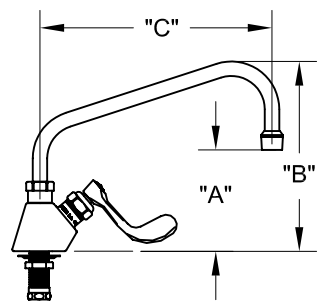

SINGLE DECK DUAL CONTROL FAUCET W/ LEVER HANDLES

SINGLE DECK DUAL CONTROL FAUCET W/ WRIST HANDLES

ROUGH-IN:

PRODUCT NAME: STAINLESS STEEL SINGLE DECK FAUCET

MODEL:

- 58009 W/ 6" SWING SPOUT W/ LEVER HANDLES
- 58017 W/ 8" SWING SPOUT W/ LEVER HANDLES
- 58025 W/ 10" SWING SPOUT W/ LEVER HANDLES
- 58033 W/ 12" SWING SPOUT W/ LEVER HANDLES
- 58041 W/ 14" SWING SPOUT W/ LEVER HANDLES
- 58068 W/ 16" SWING SPOUT W/ LEVER HANDLES
- 58181 W/ 6" SWING SPOUT W/ WRIST HANDLES
- 58203 W/ 8" SWING SPOUT W/ WRIST HANDLES
- 58211 W/ 10" SWING SPOUT W/ WRIST HANDLES
- 58238 W/ 12" SWING SPOUT W/ WRIST HANDLES
- 58246 W/ 14" SWING SPOUT W/ WRIST HANDLES
- 58254 W/ 16" SWING SPOUT W/ WRIST HANDLES

FEATURES

- CONTROL VALVE
- \* SINGLE DECK
  - \* STAINLESS STEEL CONSTRUCTION
  - \* SWIVEL SEAT DISK
  - \* HOT SIDE STEM - RIGHT HAND
  - \* COLD SIDE STEM - LEFT HAND
  - \* LEVER HANDLES OR WRIST HANDLES

MODELS	DIM "A"	DIM "B"	DIM "C"
58009 58181	3" [76.2mm]	6-5/8" [168.3mm]	6" [152mm]
58017 58203	3-1/4" [82.6mm]	7-1/8" [181.0mm]	8" [204mm]
58025 58211	3-7/8" [98.4mm]	7-5/8" [193.7mm]	10" [254mm]
58033 58238	4-1/2" [114.3mm]	8-1/8" [206.4mm]	12" [305mm]
58041 58246	5-1/8" [130.2mm]	9" [228.6mm]	14" [356mm]
58068 58254	5" [149.2mm]	9-5/8" [244.5mm]	16" [406mm]