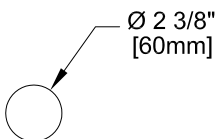

SINGLE DECK FAUCET W/ LEVER HANDLES

SINGLE DECK FAUCET W/ WRIST HANDLES

FOOTPRINT:

ROUGH-IN:

PRODUCT NAME: STAINLESS STEEL
SINGLE DECK FAUCET

MODEL:

- 58165 W/ 12" CONTROL SWING SPOUT, 7" DJ W/ LEVER HANDLES
- 58173 W/ 12" CONTROL SWING SPOUT, 12" DJ W/ LEVER HANDLES
- 58351 W/ 12" CONTROL SWING SPOUT, 7" DJ W/ WRIST HANDLES
- 58378 W/ 12" CONTROL SWING SPOUT, 12" DJ W/ WRIST HANDLES

FEATURES

- CONTROL VALVE
- * SINGLE DECK
 - * STAINLESS STEEL CONSTRUCTION
 - * SWIVEL SEAT DISK
 - * STEM - LEFT HAND
 - * LEVER HANDLES OR WRIST HANDLES
 - * CONTROL SWING SPOUT

SYSTEM LIMITS

- * TEMP: 40°F MIN. TO 140°F MAX.
- * 5 GPM @ 60 PSI

SHIPPING WEIGHT

- * 6.0 LBS

* NSF 61-9 APPROVED & LISTED

www.truesdail.com

MODELS	DIM "A"	DIM "B"	DIM "C"
58165 58351	7" [177.8mm]	12 1/2" [317.5mm]	7 7/8" [200mm]
58173 58378	12" [308.4mm]	12 1/2" [317.5mm]	7 7/8" [200mm]