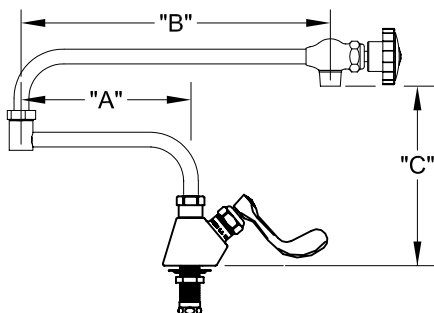

SINGLE DECK FAUCET W/ LEVER HANDLES

SINGLE DECK FAUCET W/ WRIST HANDLES

FOOTPRINT:

ROUGH-IN:

PRODUCT NAME: STAINLESS STEEL
SINGLE DECK FAUCET

MODEL:

- 58165 W/ 12" CONTROL SWING SPOUT, 7" DJ W/ LEVER HANDLES
- 58173 W/ 12" CONTROL SWING SPOUT, 12" DJ W/ LEVER HANDLES
- 58351 W/ 12" CONTROL SWING SPOUT, 7" DJ W/ WRIST HANDLES
- 58378 W/ 12" CONTROL SWING SPOUT, 12" DJ W/ WRIST HANDLES

FEATURES

- CONTROL VALVE
- * SINGLE DECK
 - * STAINLESS STEEL CONSTRUCTION
 - * SWIVEL SEAT DISK
 - * STEM - LEFT HAND
 - * LEVER HANDLES OR WRIST HANDLES
 - * CONTROL SWING SPOUT

SYSTEM LIMITS

- * TEMP: 40°F MIN. TO 140°F MAX.
- * 5 GPM @ 60 PSI

SHIPPING WEIGHT

- * 6.0 LBS

* NSF 61-9 APPROVED & LISTED

www.truesdail.com

MODELS	DIM "A"	DIM "B"	DIM "C"
58165 58351	7" [177.8mm]	12 1/2" [317.5mm]	7 7/8" [200mm]
58173 58378	12" [308.4mm]	12 1/2" [317.5mm]	7 7/8" [200mm]