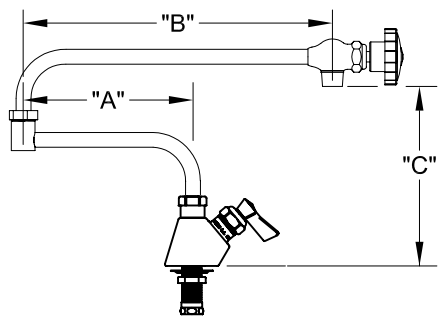

SINGLE DECK FAUCET W/ LEVER HANDLES

SINGLE DECK FAUCET W/ WRIST HANDLES

FOOTPRINT:

ROUGH-IN:

PRODUCT NAME: STAINLESS STEEL
SINGLE DECK FAUCET

MODEL:

- 58165 W/ 12" CONTROL SWING SPOUT, 7" DJ W/ LEVER HANDLES
- 58173 W/ 12" CONTROL SWING SPOUT, 12" DJ W/ LEVER HANDLES
- 58351 W/ 12" CONTROL SWING SPOUT, 7" DJ W/ WRIST HANDLES
- 58378 W/ 12" CONTROL SWING SPOUT, 12" DJ W/ WRIST HANDLES

FEATURES

- CONTROL VALVE
- * SINGLE DECK
 - * STAINLESS STEEL CONSTRUCTION
 - * SWIVEL SEAT DISK
 - * STEM - LEFT HAND
 - * LEVER HANDLES OR WRIST HANDLES
 - * CONTROL SWING SPOUT

SYSTEM LIMITS

- * TEMP: 40°F MIN. TO 140°F MAX.
- * 5 GPM @ 60 PSI

SHIPPING WEIGHT

- * 6.0 LBS

* NSF 61-9 APPROVED & LISTED

www.truesdail.com

MODELS	DIM "A"	DIM "B"	DIM "C"
58165 58351	7" [177.8mm]	12 1/2" [317.5mm]	7 7/8" [200mm]
58173 58378	12" [308.4mm]	12 1/2" [317.5mm]	7 7/8" [200mm]