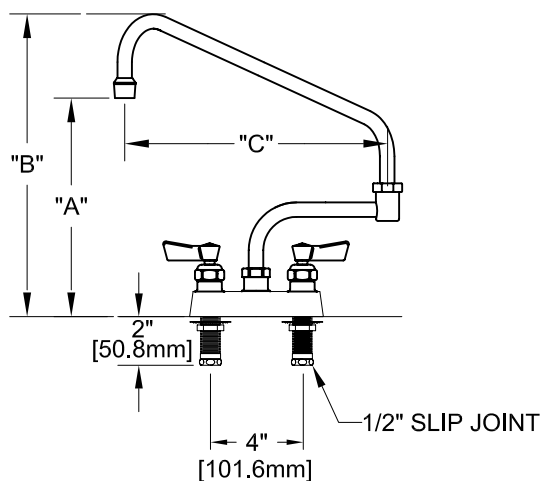

4" DECKMOUNT FAUCET W/ LEVER HANDLES

4" DECKMOUNT FAUCET W/ WRIST HANDLES

FOOTPRINT:

ROUGH-IN:

PRODUCT NAME: STAINLESS STEEL
4" DECK MOUNT FAUCETS

MODEL:

- 53805 W/ 6" SWING SPOUT W/ 7" DJ & LEVER HANDLES
- 53813 W/ 8" SWING SPOUT W/ 7" DJ & LEVER HANDLES
- 53821 W/ 10" SWING SPOUT W/ 7" DJ & LEVER HANDLES
- 53848 W/ 12" SWING SPOUT W/ 7" DJ & LEVER HANDLES
- 53856 W/ 14" SWING SPOUT W/ 7" DJ & LEVER HANDLES
- 53864 W/ 16" SWING SPOUT W/ 7" DJ & LEVER HANDLES
- 58629 W/ 6" SWING SPOUT W/ 7" DJ & WRIST HANDLES
- 58637 W/ 8" SWING SPOUT W/ 7" DJ & WRIST HANDLES
- 58645 W/ 10" SWING SPOUT W/ 7" DJ & WRIST HANDLES
- 58653 W/ 12" SWING SPOUT W/ 7" DJ & WRIST HANDLES
- 58661 W/ 14" SWING SPOUT W/ 7" DJ & WRIST HANDLES
- 58688 W/ 16" SWING SPOUT W/ 7" DJ & WRIST HANDLES

FEATURES

CONTROL VALVE

- * 4" DECK MOUNT
- * STAINLESS STEEL CONSTRUCTION
- * SWIVELLING SEAT DISKS
- * HOT SIDE STEM - RIGHT HAND
- * COLD SIDE STEM - LEFT HAND
- * LEVER HANDLES OR WRIST HANDLES
- * SWING SPOUT

SYSTEM LIMITS

- * TEMP: 40°F MIN. TO 140°F MAX.

SHIPPING WEIGHT

- * 6.0 LBS

* NSF 61-9 APPROVED & LISTED

www.truesdail.com

MODELS	DIM "A"	DIM "B"	DIM "C"
53805 58629	5-3/4" [146.05mm]	9-3/8" [244.48mm]	6" [152mm]
53813 58637	6-7/16" [163.51mm]	10-1/16" [255.58mm]	8" [204mm]
53821 58645	7-1/16" [179.38mm]	10-11/16" [271.46mm]	10" [254mm]
53848 58653	7-3/4" [196.85mm]	11-3/8" [295.27mm]	12" [305mm]
53856 58661	8-5/16" [211mm]	11-15/16" [303.21mm]	14" [356mm]
53864 58688	9" [228.6mm]	12-9/16" [319.08mm]	16" [406mm]