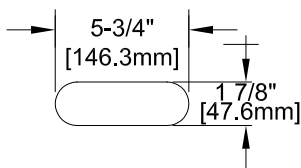

4" DECKMOUNT FAUCET W/ LEVER HANDLES

4" DECKMOUNT FAUCET W/ WRIST HANDLES

FOOTPRINT:

ROUGH-IN:

PRODUCT NAME: STAINLESS STEEL
4" DECK MOUNT FAUCETS

MODEL:

- 53805 W/ 6" SWING SPOUT W/ 7" DJ & LEVER HANDLES
- 53813 W/ 8" SWING SPOUT W/ 7" DJ & LEVER HANDLES
- 53821 W/ 10" SWING SPOUT W/ 7" DJ & LEVER HANDLES
- 53848 W/ 12" SWING SPOUT W/ 7" DJ & LEVER HANDLES
- 53856 W/ 14" SWING SPOUT W/ 7" DJ & LEVER HANDLES
- 53864 W/ 16" SWING SPOUT W/ 7" DJ & LEVER HANDLES
- 58629 W/ 6" SWING SPOUT W/ 7" DJ & WRIST HANDLES
- 58637 W/ 8" SWING SPOUT W/ 7" DJ & WRIST HANDLES
- 58645 W/ 10" SWING SPOUT W/ 7" DJ & WRIST HANDLES
- 58653 W/ 12" SWING SPOUT W/ 7" DJ & WRIST HANDLES
- 58661 W/ 14" SWING SPOUT W/ 7" DJ & WRIST HANDLES
- 58688 W/ 16" SWING SPOUT W/ 7" DJ & WRIST HANDLES

FEATURES

CONTROL VALVE

- * 4" DECK MOUNT
- * STAINLESS STEEL CONSTRUCTION
- * SWIVELLING SEAT DISKS
- * HOT SIDE STEM - RIGHT HAND
- * COLD SIDE STEM - LEFT HAND
- * LEVER HANDLES OR WRIST HANDLES
- * SWING SPOUT

SYSTEM LIMITS

- * TEMP: 40°F MIN. TO 140°F MAX.

SHIPPING WEIGHT

- * 6.0 LBS

* NSF 61-9 APPROVED & LISTED

www.truesdail.com

MODELS	DIM "A"	DIM "B"	DIM "C"
53805 58629	5-3/4" [146.05mm]	9-3/8" [244.48mm]	6" [152mm]
53813 58637	6-7/16" [163.51mm]	10-1/16" [255.58mm]	8" [204mm]
53821 58645	7-1/16" [179.38mm]	10-11/16" [271.46mm]	10" [254mm]
53848 58653	7-3/4" [196.85mm]	11-3/8" [295.27mm]	12" [305mm]
53856 58661	8-5/16" [211mm]	11-15/16" [303.21mm]	14" [356mm]
53864 58688	9" [228.6mm]	12-9/16" [319.08mm]	16" [406mm]