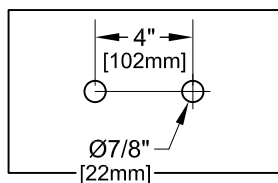

4" DECKMOUNT FAUCET W/ LEVER HANDLES

4" DECKMOUNT FAUCET W/ WRIST HANDLES

FOOTPRINT:

ROUGH-IN:

PRODUCT NAME: STAINLESS STEEL
4" DECK MOUNT FAUCETS

MODEL:

- 53805 W/ 6" SWING SPOUT W/ 7" DJ & LEVER HANDLES
- 53813 W/ 8" SWING SPOUT W/ 7" DJ & LEVER HANDLES
- 53821 W/ 10" SWING SPOUT W/ 7" DJ & LEVER HANDLES
- 53848 W/ 12" SWING SPOUT W/ 7" DJ & LEVER HANDLES
- 53856 W/ 14" SWING SPOUT W/ 7" DJ & LEVER HANDLES
- 53864 W/ 16" SWING SPOUT W/ 7" DJ & LEVER HANDLES
- 58629 W/ 6" SWING SPOUT W/ 7" DJ & WRIST HANDLES
- 58637 W/ 8" SWING SPOUT W/ 7" DJ & WRIST HANDLES
- 58645 W/ 10" SWING SPOUT W/ 7" DJ & WRIST HANDLES
- 58653 W/ 12" SWING SPOUT W/ 7" DJ & WRIST HANDLES
- 58661 W/ 14" SWING SPOUT W/ 7" DJ & WRIST HANDLES
- 58688 W/ 16" SWING SPOUT W/ 7" DJ & WRIST HANDLES

FEATURES

CONTROL VALVE

- * 4" DECK MOUNT
- * STAINLESS STEEL CONSTRUCTION
- * SWIVELLING SEAT DISKS
- * HOT SIDE STEM - RIGHT HAND
- * COLD SIDE STEM - LEFT HAND
- * LEVER HANDLES OR WRIST HANDLES
- * SWING SPOUT

SYSTEM LIMITS

- * TEMP: 40°F MIN. TO 140°F MAX.

SHIPPING WEIGHT

- * 6.0 LBS

* NSF 61-9 APPROVED & LISTED

www.truesdail.com

MODELS	DIM "A"	DIM "B"	DIM "C"
53805 58629	5-3/4" [146.05mm]	9-3/8" [244.48mm]	6" [152mm]
53813 58637	6-7/16" [163.51mm]	10-1/16" [255.58mm]	8" [204mm]
53821 58645	7-1/16" [179.38mm]	10-11/16" [271.46mm]	10" [254mm]
53848 58653	7-3/4" [196.85mm]	11-3/8" [295.27mm]	12" [305mm]
53856 58661	8-5/16" [211mm]	11-15/16" [303.21mm]	14" [356mm]
53864 58688	9" [228.6mm]	12-9/16" [319.08mm]	16" [406mm]