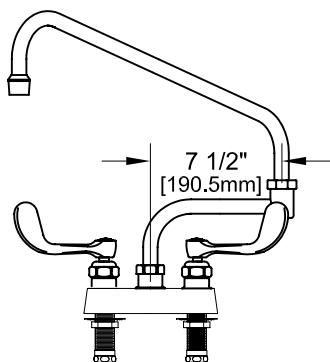

4" DECKMOUNT FAUCET W/ LEVER HANDLES

4" DECKMOUNT FAUCET W/ WRIST HANDLES

FOOTPRINT:

ROUGH-IN:

PRODUCT NAME: STAINLESS STEEL
4" DECK MOUNT FAUCETS

MODEL:

- 53805 W/ 6" SWING SPOUT W/ 7" DJ & LEVER HANDLES
- 53813 W/ 8" SWING SPOUT W/ 7" DJ & LEVER HANDLES
- 53821 W/ 10" SWING SPOUT W/ 7" DJ & LEVER HANDLES
- 53848 W/ 12" SWING SPOUT W/ 7" DJ & LEVER HANDLES
- 53856 W/ 14" SWING SPOUT W/ 7" DJ & LEVER HANDLES
- 53864 W/ 16" SWING SPOUT W/ 7" DJ & LEVER HANDLES
- 58629 W/ 6" SWING SPOUT W/ 7" DJ & WRIST HANDLES
- 58637 W/ 8" SWING SPOUT W/ 7" DJ & WRIST HANDLES
- 58645 W/ 10" SWING SPOUT W/ 7" DJ & WRIST HANDLES
- 58653 W/ 12" SWING SPOUT W/ 7" DJ & WRIST HANDLES
- 58661 W/ 14" SWING SPOUT W/ 7" DJ & WRIST HANDLES
- 58688 W/ 16" SWING SPOUT W/ 7" DJ & WRIST HANDLES

FEATURES

CONTROL VALVE

- * 4" DECK MOUNT
- * STAINLESS STEEL CONSTRUCTION
- * SWIVELLING SEAT DISKS
- * HOT SIDE STEM - RIGHT HAND
- * COLD SIDE STEM - LEFT HAND
- * LEVER HANDLES OR WRIST HANDLES
- * SWING SPOUT

SYSTEM LIMITS

- * TEMP: 40°F MIN. TO 140°F MAX.

SHIPPING WEIGHT

- * 6.0 LBS

* NSF 61-9 APPROVED & LISTED

www.truesdail.com

MODELS	DIM "A"	DIM "B"	DIM "C"
53805 58629	5-3/4" [146.05mm]	9-3/8" [244.48mm]	6" [152mm]
53813 58637	6-7/16" [163.51mm]	10-1/16" [255.58mm]	8" [204mm]
53821 58645	7-1/16" [179.38mm]	10-11/16" [271.46mm]	10" [254mm]
53848 58653	7-3/4" [196.85mm]	11-3/8" [295.27mm]	12" [305mm]
53856 58661	8-5/16" [211mm]	11-15/16" [303.21mm]	14" [356mm]
53864 58688	9" [228.6mm]	12-9/16" [319.08mm]	16" [406mm]