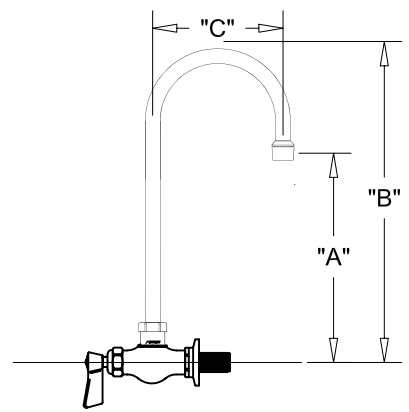

SINGLE FAUCET W/ LEVER HANDLES

SINGLE WALL FAUCET W/ WRIST HANDLES

SINGLE WALL FAUCET

ROUGH-IN:

PRODUCT NAME: STAINLESS STEEL SINGLE WALL FAUCET

MODEL:

- 53414 W/ 6" SWIVEL/RIGID GOOSENECK SPOUT W/ LEVER HANDLES
- 53422 W/ 12" SWIVEL/RIGID GOOSENECK SPOUT W/ LEVER HANDLES
- 58890 W/ 6" SWIVEL/RIGID GOOSENECK SPOUT W/ WRIST HANDLES
- 58904 W/ 12" SWIVEL/RIGID GOOSENECK SPOUT W/ WRIST HANDLES

FEATURES

- CONTROL VALVE
- * SINGLE WALL MOUNT
 - * CONCENTRICS OR ECCENTRICS
 - * STAINLESS STEEL CONSTRUCTION
 - * SWIVELLING SEAT DISKS
 - * HOT SIDE STEM - RIGHT HAND
 - * COLD SIDE STEM - LEFT HAND
 - * LEVER HANDLES OR WRIST HANDLES
 - * 1/2" CLOSE ELBOWS
 - * GOOSENECK SPOUT

SYSTEM LIMITS

- * TEMP: 40°F MIN. TO 140°F MAX.
- * 2.20 GPM @ 60 PSI

SHIPPING WEIGHT

- * 3.5 LBS

* NSF 61-9 APPROVED & LISTED
www.truesdail.com

MODELS	DIM "A"	DIM "B"	DIM "C"
53414 58890	4-1/2" [114.3mm]	8-1/16" [204.8mm]	3-1/2" [88.90mm]
53422 58904	8-1/4" [209.6mm]	12-1/4" [311.2mm]	5-1/2" [139.7mm]