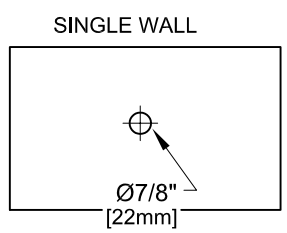

SINGLE FAUCET W/ LEVER HANDLES

SINGLE WALL FAUCET W/ WRIST HANDLES

SINGLE WALL FAUCET

ROUGH-IN:

PRODUCT NAME: STAINLESS STEEL SINGLE WALL FAUCET

MODEL:

- 53414 W/ 6" SWIVEL/RIGID GOOSENECK SPOUT W/ LEVER HANDLES
- 53422 W/ 12" SWIVEL/RIGID GOOSENECK SPOUT W/ LEVER HANDLES
- 58890 W/ 6" SWIVEL/RIGID GOOSENECK SPOUT W/ WRIST HANDLES
- 58904 W/ 12" SWIVEL/RIGID GOOSENECK SPOUT W/ WRIST HANDLES

FEATURES

- CONTROL VALVE
- * SINGLE WALL MOUNT
 - * CONCENTRICS OR ECCENTRICS
 - * STAINLESS STEEL CONSTRUCTION
 - * SWIVELLING SEAT DISKS
 - * HOT SIDE STEM - RIGHT HAND
 - * COLD SIDE STEM - LEFT HAND
 - * LEVER HANDLES OR WRIST HANDLES
 - * 1/2" CLOSE ELBOWS
 - * GOOSENECK SPOUT

SYSTEM LIMITS

- * TEMP: 40°F MIN. TO 140°F MAX.
- * 2.20 GPM @ 60 PSI

SHIPPING WEIGHT

- * 3.5 LBS

* NSF 61-9 APPROVED & LISTED
www.truesdail.com

MODELS	DIM "A"	DIM "B"	DIM "C"
53414 58890	4-1/2" [114.3mm]	8-1/16" [204.8mm]	3-1/2" [88.90mm]
53422 58904	8-1/4" [209.6mm]	12-1/4" [311.2mm]	5-1/2" [139.7mm]