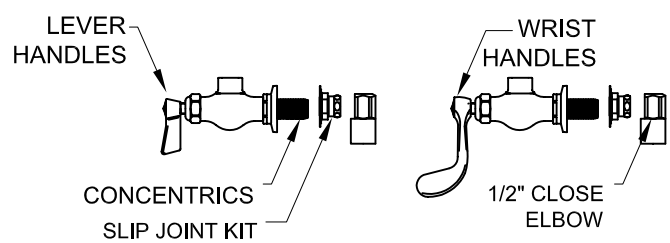

SINGLE FAUCET W/ LEVER HANDLES

SINGLE WALL FAUCET W/ WRIST HANDLES

SINGLE WALL FAUCET

ROUGH-IN:

PRODUCT NAME: STAINLESS STEEL SINGLE WALL FAUCET

MODEL:

- 53414 W/ 6" SWIVEL/RIGID GOOSENECK SPOUT W/ LEVER HANDLES
- 53422 W/ 12" SWIVEL/RIGID GOOSENECK SPOUT W/ LEVER HANDLES
- 58890 W/ 6" SWIVEL/RIGID GOOSENECK SPOUT W/ WRIST HANDLES
- 58904 W/ 12" SWIVEL/RIGID GOOSENECK SPOUT W/ WRIST HANDLES

FEATURES

- CONTROL VALVE
- * SINGLE WALL MOUNT
 - * CONCENTRICS OR ECCENTRICS
 - * STAINLESS STEEL CONSTRUCTION
 - * SWIVELLING SEAT DISKS
 - * HOT SIDE STEM - RIGHT HAND
 - * COLD SIDE STEM - LEFT HAND
 - * LEVER HANDLES OR WRIST HANDLES
 - * 1/2" CLOSE ELBOWS
 - * GOOSENECK SPOUT

SYSTEM LIMITS

- * TEMP: 40°F MIN. TO 140°F MAX.
- * 2.20 GPM @ 60 PSI

SHIPPING WEIGHT

- * 3.5 LBS

* NSF 61-9 APPROVED & LISTED
www.truesdail.com

MODELS	DIM "A"	DIM "B"	DIM "C"
53414 58890	4-1/2" [114.3mm]	8-1/16" [204.8mm]	3-1/2" [88.90mm]
53422 58904	8-1/4" [209.6mm]	12-1/4" [311.2mm]	5-1/2" [139.7mm]