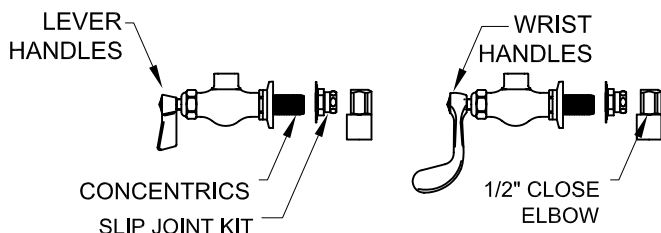

SINGLE FAUCET W/ LEVER HANDLES

SINGLE WALL FAUCET W/ WRIST HANDLES

SINGLE WALL FAUCET

ROUGH-IN:

PRODUCT NAME:

STAINLESS STEEL
SINGLE WALL FAUCET

MODEL:

- 54119 W/ 12" CONTROL SWING SPOUT, 7" DJ W/ LEVER HANDLES
- 54836 W/ 12" CONTROL SWING SPOUT, 12" DJ W/ LEVER HANDLES
- 58920 W/ 12" CONTROL SWING SPOUT, 7" DJ W/ WRIST HANDLES
- 58939 W/ 12" CONTROL SWING SPOUT, 12" DJ W/ WRIST HANDLES

FEATURES

CONTROL VALVE

- * SINGLE WALL MOUNT
- * CONCENTRICS OR ECCENTRICS
- * STAINLESS STEEL CONSTRUCTION
- * SWIVELLING SEAT DISKS
- * HOT SIDE STEM - RIGHT HAND
- * COLD SIDE STEM - LEFT HAND
- * LEVER HANDLES OR WRIST HANDLES
- * 1/2" CLOSE ELBOWS
- * CONTROL SWING SPOUT

SYSTEM LIMITS

- * TEMP: 40°F MIN. TO 140°F MAX.
- * 5 GPM @ 60 PSI

SHIPPING WEIGHT

- * 6.0 LBS

* NSF 61-9 APPROVED & LISTED

www.truesdail.com

MODELS	DIM "A"	DIM "B"	DIM "C"
54119 58920	7" [177.8mm]	12 1/2" [317.5mm]	7 1/2" [190.5mm]
54836 58939	12" [308.4mm]	12 1/2" [317.5mm]	7 1/2" [190.5mm]