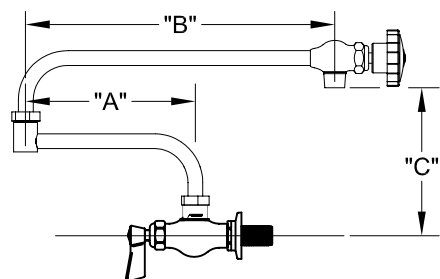

SINGLE FAUCET W/ LEVER HANDLES

SINGLE WALL FAUCET W/ WRIST HANDLES

SINGLE WALL FAUCET

ROUGH-IN:

PRODUCT NAME:

STAINLESS STEEL
SINGLE WALL FAUCET

MODEL:

- 54119 W/ 12" CONTROL SWING SPOUT, 7" DJ W/ LEVER HANDLES
- 54836 W/ 12" CONTROL SWING SPOUT, 12" DJ W/ LEVER HANDLES
- 58920 W/ 12" CONTROL SWING SPOUT, 7" DJ W/ WRIST HANDLES
- 58939 W/ 12" CONTROL SWING SPOUT, 12" DJ W/ WRIST HANDLES

FEATURES

CONTROL VALVE

- * SINGLE WALL MOUNT
- * CONCENTRICS OR ECCENTRICS
- * STAINLESS STEEL CONSTRUCTION
- * SWIVELLING SEAT DISKS
- * HOT SIDE STEM - RIGHT HAND
- * COLD SIDE STEM - LEFT HAND
- * LEVER HANDLES OR WRIST HANDLES
- * 1/2" CLOSE ELBOWS
- * CONTROL SWING SPOUT

SYSTEM LIMITS

- * TEMP: 40°F MIN. TO 140°F MAX.
- * 5 GPM @ 60 PSI

SHIPPING WEIGHT

- * 6.0 LBS

* NSF 61-9 APPROVED & LISTED

www.truesdail.com

MODELS	DIM "A"	DIM "B"	DIM "C"
54119 58920	7" [177.8mm]	12 1/2" [317.5mm]	7 1/2" [190.5mm]
54836 58939	12" [308.4mm]	12 1/2" [317.5mm]	7 1/2" [190.5mm]