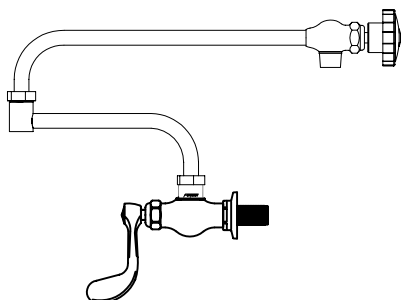

SINGLE FAUCET W/ LEVER HANDLES

SINGLE WALL FAUCET W/ WRIST HANDLES

SINGLE WALL FAUCET

ROUGH-IN:

PRODUCT NAME:

STAINLESS STEEL
SINGLE WALL FAUCET

MODEL:

- 54119 W/ 12" CONTROL SWING SPOUT, 7" DJ W/ LEVER HANDLES
- 54836 W/ 12" CONTROL SWING SPOUT, 12" DJ W/ LEVER HANDLES
- 58920 W/ 12" CONTROL SWING SPOUT, 7" DJ W/ WRIST HANDLES
- 58939 W/ 12" CONTROL SWING SPOUT, 12" DJ W/ WRIST HANDLES

FEATURES

CONTROL VALVE

- * SINGLE WALL MOUNT
- * CONCENTRICS OR ECCENTRICS
- * STAINLESS STEEL CONSTRUCTION
- * SWIVELLING SEAT DISKS
- * HOT SIDE STEM - RIGHT HAND
- * COLD SIDE STEM - LEFT HAND
- * LEVER HANDLES OR WRIST HANDLES
- * 1/2" CLOSE ELBOWS
- * CONTROL SWING SPOUT

SYSTEM LIMITS

- * TEMP: 40°F MIN. TO 140°F MAX.
- * 5 GPM @ 60 PSI

SHIPPING WEIGHT

- * 6.0 LBS

* NSF 61-9 APPROVED & LISTED

www.truesdail.com

MODELS	DIM "A"	DIM "B"	DIM "C"
54119 58920	7" [177.8mm]	12 1/2" [317.5mm]	7 1/2" [190.5mm]
54836 58939	12" [308.4mm]	12 1/2" [317.5mm]	7 1/2" [190.5mm]