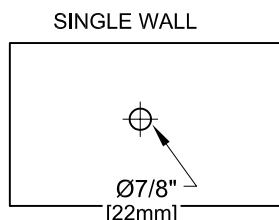

SINGLE FAUCET W/ LEVER HANDLES

SINGLE WALL FAUCET W/ WRIST HANDLES

SINGLE WALL FAUCET

ROUGH-IN:

PRODUCT NAME:

STAINLESS STEEL
SINGLE WALL FAUCET

MODEL:

- 54119 W/ 12" CONTROL SWING SPOUT, 7" DJ W/ LEVER HANDLES
- 54836 W/ 12" CONTROL SWING SPOUT, 12" DJ W/ LEVER HANDLES
- 58920 W/ 12" CONTROL SWING SPOUT, 7" DJ W/ WRIST HANDLES
- 58939 W/ 12" CONTROL SWING SPOUT, 12" DJ W/ WRIST HANDLES

FEATURES

CONTROL VALVE

- * SINGLE WALL MOUNT
- * CONCENTRICS OR ECCENTRICS
- * STAINLESS STEEL CONSTRUCTION
- * SWIVELLING SEAT DISKS
- * HOT SIDE STEM - RIGHT HAND
- * COLD SIDE STEM - LEFT HAND
- * LEVER HANDLES OR WRIST HANDLES
- * 1/2" CLOSE ELBOWS
- * CONTROL SWING SPOUT

SYSTEM LIMITS

- * TEMP: 40°F MIN. TO 140°F MAX.
- * 5 GPM @ 60 PSI

SHIPPING WEIGHT

- * 6.0 LBS

* NSF 61-9 APPROVED & LISTED

www.truesdail.com

MODELS	DIM "A"	DIM "B"	DIM "C"
54119 58920	7" [177.8mm]	12 1/2" [317.5mm]	7 1/2" [190.5mm]
54836 58939	12" [308.4mm]	12 1/2" [317.5mm]	7 1/2" [190.5mm]