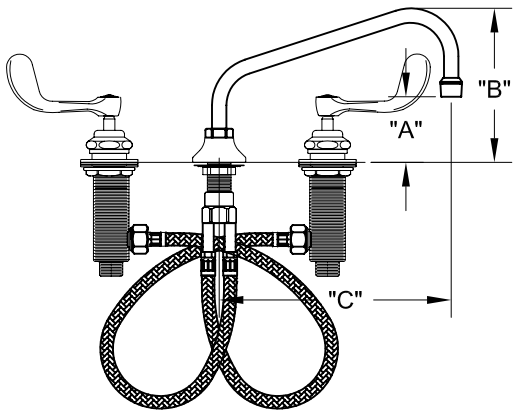

WIDESPREAD FAUCET W/ LEVER HANDLES

WIDESPREAD W/ WRIST HANDLES

ROUGH-IN:

PRODUCT NAME: STAINLESS STEEL WIDESPREAD FAUCET

MODEL:

- 59137 W/ 6" SWING SPOUT W/ LEVER HANDLES
- 59145 W/ 8" SWING SPOUT W/ LEVER HANDLES
- 59153 W/ 10" SWING SPOUT W/ LEVER HANDLES
- 59161 W/ 12" SWING SPOUT W/ LEVER HANDLES
- 59188 W/ 14" SWING SPOUT W/ LEVER HANDLES
- 59196 W/ 16" SWING SPOUT W/ LEVER HANDLES
- 59323 W/ 6" SWING SPOUT W/ WRIST HANDLES
- 59331 W/ 8" SWING SPOUT W/ WRIST HANDLES
- 59358 W/ 10" SWING SPOUT W/ WRIST HANDLES
- 59366 W/ 12" SWING SPOUT W/ WRIST HANDLES
- 59374 W/ 14" SWING SPOUT W/ WRIST HANDLES
- 59382 W/ 16" SWING SPOUT W/ WRIST HANDLES

FEATURES

CONTROL VALVE

- \* WIDESPREAD DECK
- \* STAINLESS STEEL CONSTRUCTION
- \* SWIVELLING SEAT DISKS
- \* HOT SIDE STEM - RIGHT HAND
- \* COLD SIDE STEM - LEFT HAND
- \* LEVER HANDLES OR WRIST HANDLES
- \* SWING SPOUT

SYSTEM LIMITS

- \* TEMP: 40°F MIN. TO 140°F MAX.
- \* PRESSURE 200 PSI MAX. STATIC
- \* 2.20 GPM @ 60 PSI

SHIPPING WEIGHT

- \* 5.0 LBS

\* NSF 61-9 APPROVED & LISTED

[www.truesdail.com](http://www.truesdail.com)

MODELS	DIM "A"	DIM "B"	DIM "C"
59137 59323	1-3/4" [44.45mm]	5-3/8" [136.53mm]	6" [152mm]
59145 59331	2" [50.8mm]	5-7/8" [149.23mm]	8" [204mm]
59153 59358	2-5/8" [66.68mm]	6-3/8" [161.93mm]	10" [254mm]
59161 59366	3-1/4" [82.55mm]	6-13/16" [173.0mm]	12" [305mm]
59188 59374	3-15/16" [100mm]	7-3/4" [196.85mm]	14" [356mm]
59196 59382	4-5/8" [117.48mm]	8-3/8" [212.73mm]	16" [406mm]