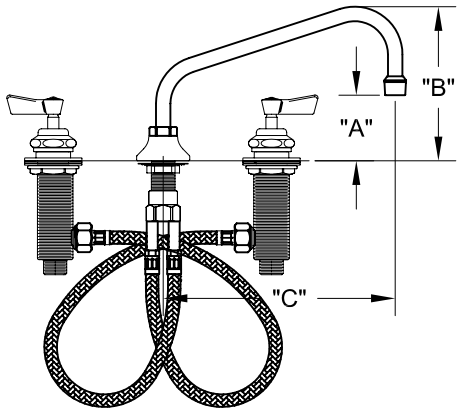

WIDESPREAD FAUCET W/ LEVER HANDLES

WIDESPREAD W/ WRIST HANDLES

ROUGH-IN:

PRODUCT NAME: STAINLESS STEEL WIDESPREAD FAUCET

MODEL:

- 59137 W/ 6" SWING SPOUT W/ LEVER HANDLES
- 59145 W/ 8" SWING SPOUT W/ LEVER HANDLES
- 59153 W/ 10" SWING SPOUT W/ LEVER HANDLES
- 59161 W/ 12" SWING SPOUT W/ LEVER HANDLES
- 59188 W/ 14" SWING SPOUT W/ LEVER HANDLES
- 59196 W/ 16" SWING SPOUT W/ LEVER HANDLES
- 59323 W/ 6" SWING SPOUT W/ WRIST HANDLES
- 59331 W/ 8" SWING SPOUT W/ WRIST HANDLES
- 59358 W/ 10" SWING SPOUT W/ WRIST HANDLES
- 59366 W/ 12" SWING SPOUT W/ WRIST HANDLES
- 59374 W/ 14" SWING SPOUT W/ WRIST HANDLES
- 59382 W/ 16" SWING SPOUT W/ WRIST HANDLES

FEATURES

CONTROL VALVE

- \* WIDESPREAD DECK
- \* STAINLESS STEEL CONSTRUCTION
- \* SWIVELLING SEAT DISKS
- \* HOT SIDE STEM - RIGHT HAND
- \* COLD SIDE STEM - LEFT HAND
- \* LEVER HANDLES OR WRIST HANDLES
- \* SWING SPOUT

SYSTEM LIMITS

- \* TEMP: 40°F MIN. TO 140°F MAX.
- \* PRESSURE 200 PSI MAX. STATIC
- \* 2.20 GPM @ 60 PSI

SHIPPING WEIGHT

- \* 5.0 LBS

\* NSF 61-9 APPROVED & LISTED

[www.truesdail.com](http://www.truesdail.com)

MODELS	DIM "A"	DIM "B"	DIM "C"
59137 59323	1-3/4" [44.45mm]	5-3/8" [136.53mm]	6" [152mm]
59145 59331	2" [50.8mm]	5-7/8" [149.23mm]	8" [204mm]
59153 59358	2-5/8" [66.68mm]	6-3/8" [161.93mm]	10" [254mm]
59161 59366	3-1/4" [82.55mm]	6-13/16" [173.0mm]	12" [305mm]
59188 59374	3-15/16" [100mm]	7-3/4" [196.85mm]	14" [356mm]
59196 59382	4-5/8" [117.48mm]	8-3/8" [212.73mm]	16" [406mm]