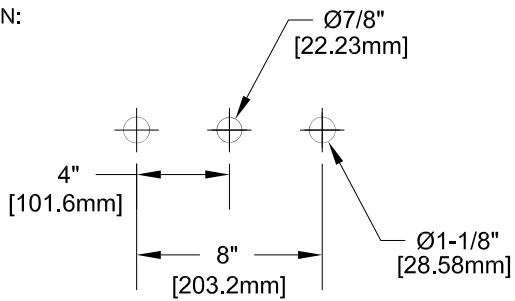

WIDESPREAD FAUCET W/ LEVER HANDLES

WIDESPREAD W/ WRIST HANDLES

ROUGH-IN:

PRODUCT NAME: STAINLESS STEEL WIDESPREAD FAUCET

MODEL:

- 59137 W/ 6" SWING SPOUT W/ LEVER HANDLES
- 59145 W/ 8" SWING SPOUT W/ LEVER HANDLES
- 59153 W/ 10" SWING SPOUT W/ LEVER HANDLES
- 59161 W/ 12" SWING SPOUT W/ LEVER HANDLES
- 59188 W/ 14" SWING SPOUT W/ LEVER HANDLES
- 59196 W/ 16" SWING SPOUT W/ LEVER HANDLES
- 59323 W/ 6" SWING SPOUT W/ WRIST HANDLES
- 59331 W/ 8" SWING SPOUT W/ WRIST HANDLES
- 59358 W/ 10" SWING SPOUT W/ WRIST HANDLES
- 59366 W/ 12" SWING SPOUT W/ WRIST HANDLES
- 59374 W/ 14" SWING SPOUT W/ WRIST HANDLES
- 59382 W/ 16" SWING SPOUT W/ WRIST HANDLES

FEATURES

CONTROL VALVE

- \* WIDESPREAD DECK
- \* STAINLESS STEEL CONSTRUCTION
- \* SWIVELLING SEAT DISKS
- \* HOT SIDE STEM - RIGHT HAND
- \* COLD SIDE STEM - LEFT HAND
- \* LEVER HANDLES OR WRIST HANDLES
- \* SWING SPOUT

SYSTEM LIMITS

- \* TEMP: 40°F MIN. TO 140°F MAX.
- \* PRESSURE 200 PSI MAX. STATIC
- \* 2.20 GPM @ 60 PSI

SHIPPING WEIGHT

- \* 5.0 LBS

\* NSF 61-9 APPROVED & LISTED

[www.truesdail.com](http://www.truesdail.com)

MODELS	DIM "A"	DIM "B"	DIM "C"
59137 59323	1-3/4" [44.45mm]	5-3/8" [136.53mm]	6" [152mm]
59145 59331	2" [50.8mm]	5-7/8" [149.23mm]	8" [204mm]
59153 59358	2-5/8" [66.68mm]	6-3/8" [161.93mm]	10" [254mm]
59161 59366	3-1/4" [82.55mm]	6-13/16" [173.0mm]	12" [305mm]
59188 59374	3-15/16" [100mm]	7-3/4" [196.85mm]	14" [356mm]
59196 59382	4-5/8" [117.48mm]	8-3/8" [212.73mm]	16" [406mm]