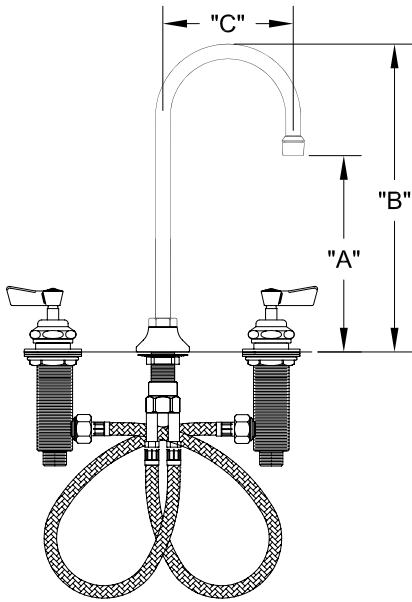

WIDESPREAD FAUCET W/ LEVER HANDLES

WIDESPREAD W/ WRIST HANDLES

ROUGH-IN:

PRODUCT NAME:

STAINLESS STEEL WIDESPREAD FAUCET
WITH SWIVEL / RIGID GOOSENECK SPOUT

MODEL:

- 59277 W/ 6" SWIVEL/RIGID GOOSENECK SPOUT
W/ LEVER HANDLES
- 59285 W/ 12" SWIVEL/RIGID GOOSENECK SPOUT
W/ LEVER HANDLES
- 59455 W/ 6" SWIVEL/RIGID GOOSENECK SPOUT
W/ WRIST HANDLES
- 59463 W/ 12" SWIVEL/RIGID GOOSENECK SPOUT
W/ WRIST HANDLES

FEATURES

CONTROL VALVE

- * WIDESPREAD DECK
- * STAINLESS STEEL CONSTRUCTION
- * SWIVELLING SEAT DISKS
- * HOT SIDE STEM - RIGHT HAND
- * COLD SIDE STEM - LEFT HAND
- * LEVER HANDLES OR WRIST HANDLES
- * GOOSENECK SPOUT

SYSTEM LIMITS

- * TEMP: 40°F MIN. TO 140°F MAX.
- * 2.20 GPM @ 60 PSI

SHIPPING WEIGHT

- * 3.5 LBS

* NSF 61-9 APPROVED & LISTED

www.truesdail.com

MODELS	DIM "A"	DIM "B"	DIM "C"
59277	4"	7-9/16"	3-1/2"
59455	[101.6mm]	[192.09mm]	[88.90mm]
59285	7-3/4"	11-3/4"	5-1/2"
59463	[196.85mm]	[298.45mm]	[139.7mm]