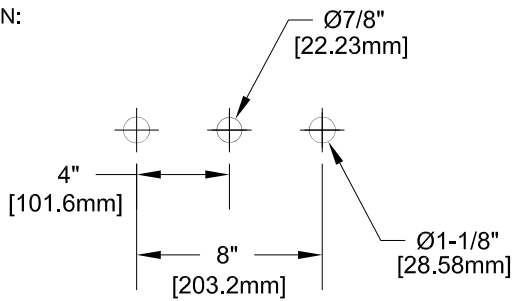

WIDESPREAD FAUCET W/ LEVER HANDLES

WIDESPREAD W/ WRIST HANDLES

ROUGH-IN:

PRODUCT NAME:

STAINLESS STEEL WIDESPREAD FAUCET
WITH SWIVEL / RIGID GOOSENECK SPOUT

MODEL:

- 59277 W/ 6" SWIVEL/RIGID GOOSENECK SPOUT
W/ LEVER HANDLES
- 59285 W/ 12" SWIVEL/RIGID GOOSENECK SPOUT
W/ LEVER HANDLES
- 59455 W/ 6" SWIVEL/RIGID GOOSENECK SPOUT
W/ WRIST HANDLES
- 59463 W/ 12" SWIVEL/RIGID GOOSENECK SPOUT
W/ WRIST HANDLES

FEATURES

CONTROL VALVE

- * WIDESPREAD DECK
- * STAINLESS STEEL CONSTRUCTION
- * SWIVELLING SEAT DISKS
- * HOT SIDE STEM - RIGHT HAND
- * COLD SIDE STEM - LEFT HAND
- * LEVER HANDLES OR WRIST HANDLES
- * GOOSENECK SPOUT

SYSTEM LIMITS

- * TEMP: 40°F MIN. TO 140°F MAX.
- * 2.20 GPM @ 60 PSI

SHIPPING WEIGHT

- * 3.5 LBS

* NSF 61-9 APPROVED & LISTED

www.truesdail.com

MODELS	DIM "A"	DIM "B"	DIM "C"
59277	4"	7-9/16"	3-1/2"
59455	[101.6mm]	[192.09mm]	[88.90mm]
59285	7-3/4"	11-3/4"	5-1/2"
59463	[196.85mm]	[298.45mm]	[139.7mm]