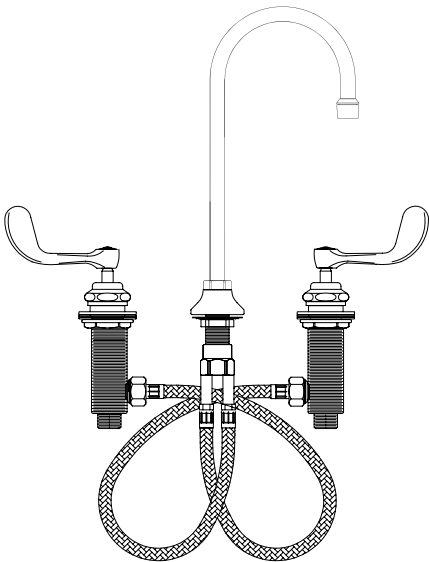

WIDESPREAD FAUCET W/ LEVER HANDLES

WIDESPREAD W/ WRIST HANDLES

ROUGH-IN:

PRODUCT NAME:

STAINLESS STEEL WIDESPREAD FAUCET
WITH SWIVEL / RIGID GOOSENECK SPOUT

MODEL:

- 59277 W/ 6" SWIVEL/RIGID GOOSENECK SPOUT
W/ LEVER HANDLES
- 59285 W/ 12" SWIVEL/RIGID GOOSENECK SPOUT
W/ LEVER HANDLES
- 59455 W/ 6" SWIVEL/RIGID GOOSENECK SPOUT
W/ WRIST HANDLES
- 59463 W/ 12" SWIVEL/RIGID GOOSENECK SPOUT
W/ WRIST HANDLES

FEATURES

CONTROL VALVE

- * WIDESPREAD DECK
- * STAINLESS STEEL CONSTRUCTION
- * SWIVELLING SEAT DISKS
- * HOT SIDE STEM - RIGHT HAND
- * COLD SIDE STEM - LEFT HAND
- * LEVER HANDLES OR WRIST HANDLES
- * GOOSENECK SPOUT

SYSTEM LIMITS

- * TEMP: 40°F MIN. TO 140°F MAX.
- * 2.20 GPM @ 60 PSI

SHIPPING WEIGHT

- * 3.5 LBS

* NSF 61-9 APPROVED & LISTED

www.truesdail.com

MODELS	DIM "A"	DIM "B"	DIM "C"
59277	4"	7-9/16"	3-1/2"
59455	[101.6mm]	[192.09mm]	[88.90mm]
59285	7-3/4"	11-3/4"	5-1/2"
59463	[196.85mm]	[298.45mm]	[139.7mm]