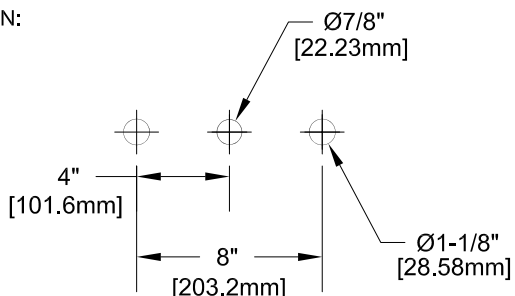

WIDESPREAD FAUCET W/ LEVER HANDLES

WIDESPREAD W/ WRIST HANDLES

ROUGH-IN:

PRODUCT NAME:

STAINLESS STEEL WIDESPREAD FAUCET
WITH 12" CONTROL SWING & DJ SPOUT

MODEL:

- 59307 W/ 12" CONTROL SWING SPOUT, 7" DJ W/ LEVER HANDLES
- 59315 W/ 12" CONTROL SWING SPOUT, 12" DJ W/ LEVER HANDLES
- 59498 W/ 12" CONTROL SWING SPOUT, 7" DJ W/ WRIST HANDLES
- 59501 W/ 12" CONTROL SWING SPOUT, 12" DJ W/ WRIST HANDLES

FEATURES

- CONTROL VALVE
- * WIDESPREAD DECK
 - * STAINLESS STEEL CONSTRUCTION
 - * SWIVELLING SEAT DISKS
 - * HOT SIDE STEM - RIGHT HAND
 - * COLD SIDE STEM - LEFT HAND
 - * LEVER HANDLES OR WRIST HANDLES
 - * CONTROL SWING SPOUT

SYSTEM LIMITS

- * TEMP: 40°F MIN. TO 140°F MAX.
- * 5 GPM @ 60 PSI

SHIPPING WEIGHT

- * 6.0 LBS

* NSF 61-9 APPROVED & LISTED

www.truesdail.com

MODELS	DIM "A"	DIM "B"	DIM "C"
59307 59498	7" [177.8mm]	12-1/2 " [317.5mm]	7 " [177.8mm]
59315 59501	12" [304.8mm]	12-1/2 " [317.5mm]	7 " [177.8mm]