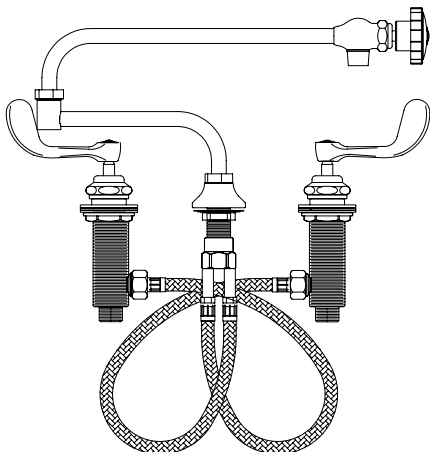

WIDESPREAD FAUCET W/ LEVER HANDLES

WIDESPREAD W/ WRIST HANDLES

ROUGH-IN:

PRODUCT NAME:

STAINLESS STEEL WIDESPREAD FAUCET
WITH 12" CONTROL SWING & DJ SPOUT

MODEL:

- 59307 W/ 12" CONTROL SWING SPOUT, 7" DJ W/ LEVER HANDLES
- 59315 W/ 12" CONTROL SWING SPOUT, 12" DJ W/ LEVER HANDLES
- 59498 W/ 12" CONTROL SWING SPOUT, 7" DJ W/ WRIST HANDLES
- 59501 W/ 12" CONTROL SWING SPOUT, 12" DJ W/ WRIST HANDLES

FEATURES

- CONTROL VALVE
- * WIDESPREAD DECK
 - * STAINLESS STEEL CONSTRUCTION
 - * SWIVELLING SEAT DISKS
 - * HOT SIDE STEM - RIGHT HAND
 - * COLD SIDE STEM - LEFT HAND
 - * LEVER HANDLES OR WRIST HANDLES
 - * CONTROL SWING SPOUT

SYSTEM LIMITS

- * TEMP: 40°F MIN. TO 140°F MAX.
- * 5 GPM @ 60 PSI

SHIPPING WEIGHT

- * 6.0 LBS

* NSF 61-9 APPROVED & LISTED

www.truesdail.com

MODELS	DIM "A"	DIM "B"	DIM "C"
59307 59498	7" [177.8mm]	12-1/2 " [317.5mm]	7 " [177.8mm]
59315 59501	12" [304.8mm]	12-1/2 " [317.5mm]	7 " [177.8mm]