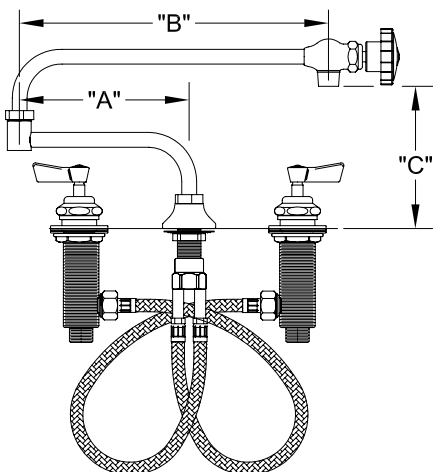

WIDESPREAD FAUCET W/ LEVER HANDLES

WIDESPREAD W/ WRIST HANDLES

ROUGH-IN:

PRODUCT NAME:

STAINLESS STEEL WIDESPREAD FAUCET
WITH 12" CONTROL SWING & DJ SPOUT

MODEL:

- 59307 W/ 12" CONTROL SWING SPOUT, 7" DJ W/ LEVER HANDLES
- 59315 W/ 12" CONTROL SWING SPOUT, 12" DJ W/ LEVER HANDLES
- 59498 W/ 12" CONTROL SWING SPOUT, 7" DJ W/ WRIST HANDLES
- 59501 W/ 12" CONTROL SWING SPOUT, 12" DJ W/ WRIST HANDLES

FEATURES

- CONTROL VALVE
- * WIDESPREAD DECK
 - * STAINLESS STEEL CONSTRUCTION
 - * SWIVELLING SEAT DISKS
 - * HOT SIDE STEM - RIGHT HAND
 - * COLD SIDE STEM - LEFT HAND
 - * LEVER HANDLES OR WRIST HANDLES
 - * CONTROL SWING SPOUT

SYSTEM LIMITS

- * TEMP: 40°F MIN. TO 140°F MAX.
- * 5 GPM @ 60 PSI

SHIPPING WEIGHT

- * 6.0 LBS

* NSF 61-9 APPROVED & LISTED

www.truesdail.com

MODELS	DIM "A"	DIM "B"	DIM "C"
59307 59498	7" [177.8mm]	12-1/2 " [317.5mm]	7 " [177.8mm]
59315 59501	12" [304.8mm]	12-1/2 " [317.5mm]	7 " [177.8mm]