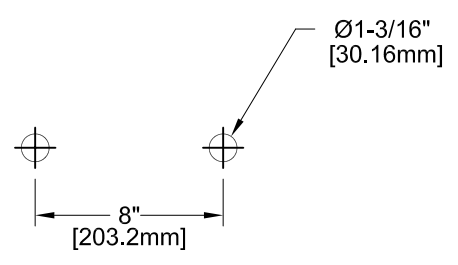

PRODUCT NAME: **STAINLESS STEEL
8" DECK MOUNT W/ DJ**

MODEL:
☐ 60186 10" CONTROL SPOUT W/ LEVER HANDLES
☐ 30356 10" CONTROL SPOUT W/ WRIST HANDLES

FEATURES

- 8" DECK
- INTERNAL SPRING LOADED CHECK VALVES
- SWIVELLING SEAT DISKS
- HOT SIDE STEM - RIGHT HAND, COLD - LEFT HAND
- STAINLESS STEEL SEATS
- STAINLESS STEEL SEAT SCREWS
- STAINLESS STEEL HANDLE SCREWS
- SHUT-OFF SPOUT

RECOMMENDED SETTINGS
* 110°F AT 80 PSI

SYSTEM LIMITS
* TEMP: 40°F MIN. TO 140°F MAX.
* PRESSURE 200 PSI MAX. STATIC
* 29 GPM @ 80 PSI

SHIPPING WEIGHT
* 10.0 LBS

* NSF 61-9 APPROVED & LISTED
www.truesdail.com

ROUGH-IN:

ANSI/A112.18.1-2005

FISHER
FISHER MANUFACTURING COMPANY
TOLL FREE: 800-421-6162 - FAX: 800-832-8238
information@fisher-mfg.com - www.fisher-mfg.com