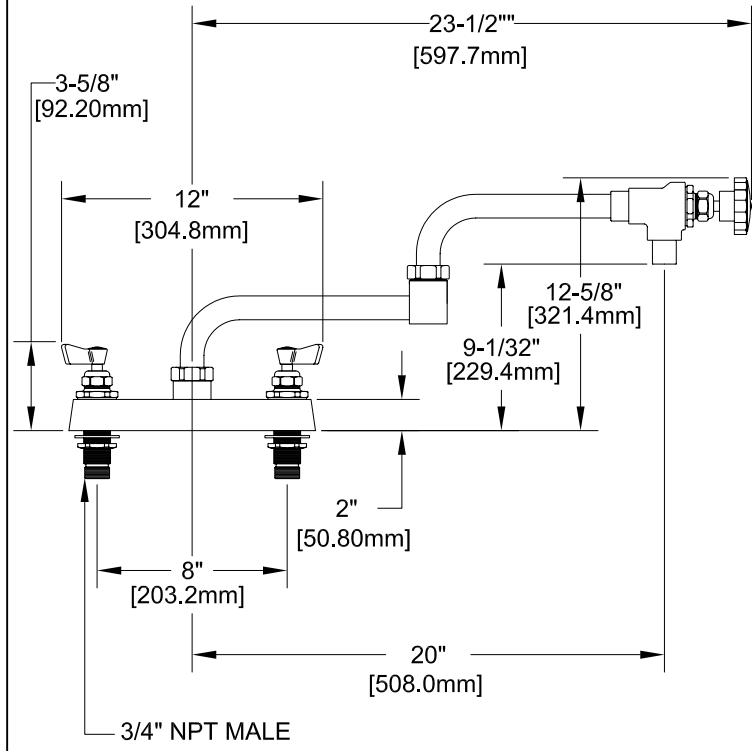

PRODUCT NAME: **STAINLESS STEEL
8" DECK MOUNT W/ DJ**

MODEL:
 60186 10" CONTROL SPOUT W/ LEVER HANDLES
 30356 10" CONTROL SPOUT W/ WRIST HANDLES

FEATURES

- * 8" DECK
- * INTERNAL SPRING LOADED CHECK VALVES
- * SWIVELLING SEAT DISKS
- * HOT SIDE STEM - RIGHT HAND, COLD - LEFT HAND
- * STAINLESS STEEL SEATS
- * STAINLESS STEEL SEAT SCREWS
- * STAINLESS STEEL HANDLE SCREWS
- * SHUT-OFF SPOUT

RECOMMENDED SETTINGS
 * 110°F AT 80 PSI

SYSTEM LIMITS
 * TEMP: 40°F MIN. TO 140°F MAX.
 * PRESSURE 200 PSI MAX. STATIC
 * 29 GPM @ 80 PSI

SHIPPING WEIGHT
 * 10.0 LBS

* NSF 61-9 APPROVED & LISTED
www.truesdail.com