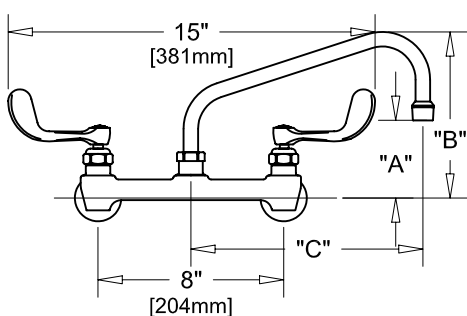

8" C/C BACKSPLASH FAUCET W/ LEVER HANDLES

8" C/C BACKSPLASH FAUCET W/ WRIST HANDLES

8" C/C BACKSPLASH FAUCET

ROUGH-IN:

PRODUCT NAME: STAINLESS STEEL
8" C/C BACKSPLASH FAUCET WITH
EZ INSTALL ADAPTERS

MODEL:

- 61204 W/ 6" SWING SPOUT W/ LEVER HANDLES
- 61077 W/ 8" SWING SPOUT W/ LEVER HANDLES
- 60933 W/ 10" SWING SPOUT W/ LEVER HANDLES
- 60801 W/ 12" SWING SPOUT W/ LEVER HANDLES
- 60674 W/ 14" SWING SPOUT W/ LEVER HANDLES
- 60542 W/ 16" SWING SPOUT W/ LEVER HANDLES
- 61212 W/ 6" SWING SPOUT W/ WRIST HANDLES
- 61085 W/ 8" SWING SPOUT W/ WRIST HANDLES
- 60941 W/ 10" SWING SPOUT W/ WRIST HANDLES
- 60828 W/ 12" SWING SPOUT W/ WRIST HANDLES
- 60682 W/ 14" SWING SPOUT W/ WRIST HANDLES
- 60550 W/ 16" SWING SPOUT W/ WRIST HANDLES

FEATURES

CONTROL VALVE

- * 8" C/C BACKSPLASH MOUNT
- * CONCENTRICS
- * STAINLESS STEEL CONSTRUCTION
- * SWIVELLING SEAT DISKS
- * HOT SIDE STEM - RIGHT HAND
- * COLD SIDE STEM - LEFT HAND
- * LEVER HANDLES OR WRIST HANDLES
- * EZ INSTALL ADAPTERS - T&S, CHI, KROWNE
- * SWING SPOUT

SYSTEM LIMITS

- * TEMP: 40°F MIN. TO 140°F MAX.

SHIPPING WEIGHT

- * 5.0 LBS

* NSF 61-9 APPROVED & LISTED

www.truesdail.com

| MODELS | DIM "A" | DIM "B" | DIM "C" |
|----------------|-------------------|-------------------|----------------|
| 61204 61212 | 2-1/4" [57mm] | 5-7/8" [149mm] | 6" [152mm] |
| 61077 61085 | 2-1/2" [64mm] | 6-3/8" [162mm] | 8" [204mm] |
| 60933 60941 | 3-1/8" [79mm] | 6-7/8" [175mm] | 10" [254mm] |
| 60801 60828 | 3-3/4" [95mm] | 7-3/8" [187mm] | 12" [305mm] |
| 60674 60682 | 4-3/8" [111mm] | 8-1/4" [210mm] | 14" [356mm] |
| 60542 60550 | 5" [127mm] | 8-7/8" [225mm] | 16" [406mm] |