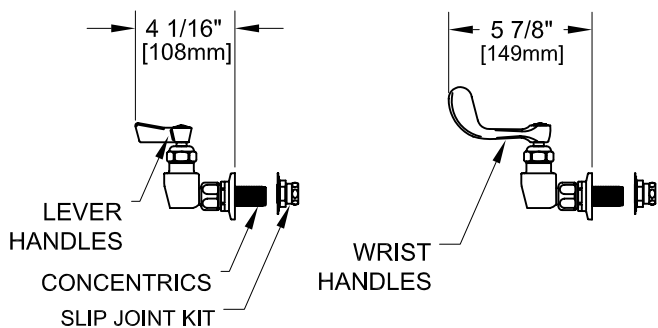

8" C/C BACKSPLASH FAUCET W/ LEVER HANDLES

8" C/C BACKSPLASH FAUCET W/ WRIST HANDLES

8" C/C BACKSPLASH FAUCET

ROUGH-IN:

PRODUCT NAME: STAINLESS STEEL
8" C/C BACKSPLASH FAUCET WITH
EZ INSTALL ADAPTERS

MODEL:

- 61204 W/ 6" SWING SPOUT W/ LEVER HANDLES
- 61077 W/ 8" SWING SPOUT W/ LEVER HANDLES
- 60933 W/ 10" SWING SPOUT W/ LEVER HANDLES
- 60801 W/ 12" SWING SPOUT W/ LEVER HANDLES
- 60674 W/ 14" SWING SPOUT W/ LEVER HANDLES
- 60542 W/ 16" SWING SPOUT W/ LEVER HANDLES
- 61212 W/ 6" SWING SPOUT W/ WRIST HANDLES
- 61085 W/ 8" SWING SPOUT W/ WRIST HANDLES
- 60941 W/ 10" SWING SPOUT W/ WRIST HANDLES
- 60828 W/ 12" SWING SPOUT W/ WRIST HANDLES
- 60682 W/ 14" SWING SPOUT W/ WRIST HANDLES
- 60550 W/ 16" SWING SPOUT W/ WRIST HANDLES

FEATURES

CONTROL VALVE

- * 8" C/C BACKSPLASH MOUNT
- * CONCENTRICS
- * STAINLESS STEEL CONSTRUCTION
- * SWIVELLING SEAT DISKS
- * HOT SIDE STEM - RIGHT HAND
- * COLD SIDE STEM - LEFT HAND
- * LEVER HANDLES OR WRIST HANDLES
- * EZ INSTALL ADAPTERS - T&S, CHI, KROWNE
- * SWING SPOUT

SYSTEM LIMITS

- * TEMP: 40°F MIN. TO 140°F MAX.

SHIPPING WEIGHT

- * 5.0 LBS

* NSF 61-9 APPROVED & LISTED

www.truesdail.com

| MODELS | DIM "A" | DIM "B" | DIM "C" |
|----------------|-------------------|-------------------|----------------|
| 61204 61212 | 2-1/4" [57mm] | 5-7/8" [149mm] | 6" [152mm] |
| 61077 61085 | 2-1/2" [64mm] | 6-3/8" [162mm] | 8" [204mm] |
| 60933 60941 | 3-1/8" [79mm] | 6-7/8" [175mm] | 10" [254mm] |
| 60801 60828 | 3-3/4" [95mm] | 7-3/8" [187mm] | 12" [305mm] |
| 60674 60682 | 4-3/8" [111mm] | 8-1/4" [210mm] | 14" [356mm] |
| 60542 60550 | 5" [127mm] | 8-7/8" [225mm] | 16" [406mm] |