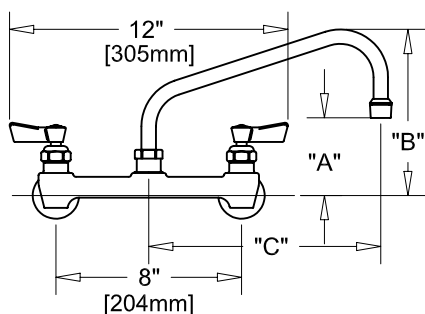

8" C/C BACKSPLASH FAUCET W/ LEVER HANDLES

8" C/C BACKSPLASH FAUCET W/ WRIST HANDLES

8" C/C BACKSPLASH FAUCET

ROUGH-IN:

PRODUCT NAME: STAINLESS STEEL
8" C/C BACKSPLASH FAUCET WITH
EZ INSTALL ADAPTERS

MODEL:

- 61204 W/ 6" SWING SPOUT W/ LEVER HANDLES
- 61077 W/ 8" SWING SPOUT W/ LEVER HANDLES
- 60933 W/ 10" SWING SPOUT W/ LEVER HANDLES
- 60801 W/ 12" SWING SPOUT W/ LEVER HANDLES
- 60674 W/ 14" SWING SPOUT W/ LEVER HANDLES
- 60542 W/ 16" SWING SPOUT W/ LEVER HANDLES
- 61212 W/ 6" SWING SPOUT W/ WRIST HANDLES
- 61085 W/ 8" SWING SPOUT W/ WRIST HANDLES
- 60941 W/ 10" SWING SPOUT W/ WRIST HANDLES
- 60828 W/ 12" SWING SPOUT W/ WRIST HANDLES
- 60682 W/ 14" SWING SPOUT W/ WRIST HANDLES
- 60550 W/ 16" SWING SPOUT W/ WRIST HANDLES

FEATURES

CONTROL VALVE

- * 8" C/C BACKSPLASH MOUNT
- * CONCENTRICS
- * STAINLESS STEEL CONSTRUCTION
- * SWIVELLING SEAT DISKS
- * HOT SIDE STEM - RIGHT HAND
- * COLD SIDE STEM - LEFT HAND
- * LEVER HANDLES OR WRIST HANDLES
- * EZ INSTALL ADAPTERS - T&S, CHI, KROWNE
- * SWING SPOUT

SYSTEM LIMITS

- * TEMP: 40°F MIN. TO 140°F MAX.

SHIPPING WEIGHT

- * 5.0 LBS

* NSF 61-9 APPROVED & LISTED

www.truesdail.com

| MODELS | DIM "A" | DIM "B" | DIM "C" |
|----------------|-------------------|-------------------|----------------|
| 61204 61212 | 2-1/4" [57mm] | 5-7/8" [149mm] | 6" [152mm] |
| 61077 61085 | 2-1/2" [64mm] | 6-3/8" [162mm] | 8" [204mm] |
| 60933 60941 | 3-1/8" [79mm] | 6-7/8" [175mm] | 10" [254mm] |
| 60801 60828 | 3-3/4" [95mm] | 7-3/8" [187mm] | 12" [305mm] |
| 60674 60682 | 4-3/8" [111mm] | 8-1/4" [210mm] | 14" [356mm] |
| 60542 60550 | 5" [127mm] | 8-7/8" [225mm] | 16" [406mm] |