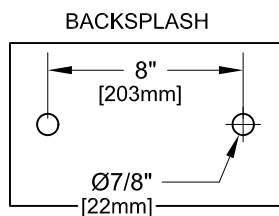

8" C/C BACKSPLASH FAUCET W/ LEVER HANDLES

8" C/C BACKSPLASH FAUCET W/ WRIST HANDLES

8" C/C BACKSPLASH FAUCET

ROUGH-IN:

PRODUCT NAME: STAINLESS STEEL
8" C/C BACKSPLASH FAUCET WITH
EZ INSTALL ADAPTERS

MODEL:

- 61204 W/ 6" SWING SPOUT W/ LEVER HANDLES
- 61077 W/ 8" SWING SPOUT W/ LEVER HANDLES
- 60933 W/ 10" SWING SPOUT W/ LEVER HANDLES
- 60801 W/ 12" SWING SPOUT W/ LEVER HANDLES
- 60674 W/ 14" SWING SPOUT W/ LEVER HANDLES
- 60542 W/ 16" SWING SPOUT W/ LEVER HANDLES
- 61212 W/ 6" SWING SPOUT W/ WRIST HANDLES
- 61085 W/ 8" SWING SPOUT W/ WRIST HANDLES
- 60941 W/ 10" SWING SPOUT W/ WRIST HANDLES
- 60828 W/ 12" SWING SPOUT W/ WRIST HANDLES
- 60682 W/ 14" SWING SPOUT W/ WRIST HANDLES
- 60550 W/ 16" SWING SPOUT W/ WRIST HANDLES

FEATURES

CONTROL VALVE

- * 8" C/C BACKSPLASH MOUNT
- * CONCENTRICS
- * STAINLESS STEEL CONSTRUCTION
- * SWIVELLING SEAT DISKS
- * HOT SIDE STEM - RIGHT HAND
- * COLD SIDE STEM - LEFT HAND
- * LEVER HANDLES OR WRIST HANDLES
- * EZ INSTALL ADAPTERS - T&S, CHI, KROWNE
- * SWING SPOUT

SYSTEM LIMITS

- * TEMP: 40°F MIN. TO 140°F MAX.

SHIPPING WEIGHT

- * 5.0 LBS

* NSF 61-9 APPROVED & LISTED

www.truesdail.com

| MODELS | DIM "A" | DIM "B" | DIM "C" |
|----------------|-------------------|-------------------|----------------|
| 61204 61212 | 2-1/4" [57mm] | 5-7/8" [149mm] | 6" [152mm] |
| 61077 61085 | 2-1/2" [64mm] | 6-3/8" [162mm] | 8" [204mm] |
| 60933 60941 | 3-1/8" [79mm] | 6-7/8" [175mm] | 10" [254mm] |
| 60801 60828 | 3-3/4" [95mm] | 7-3/8" [187mm] | 12" [305mm] |
| 60674 60682 | 4-3/8" [111mm] | 8-1/4" [210mm] | 14" [356mm] |
| 60542 60550 | 5" [127mm] | 8-7/8" [225mm] | 16" [406mm] |