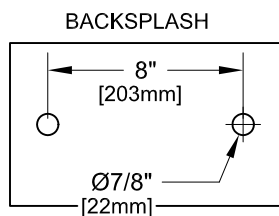

8" C/C BACKSPLASH FAUCET W/ LEVER HANDLES

8" C/C BACKSPLASH FAUCET W/ WRIST HANDLES

8" C/C BACKSPLASH FAUCET

ROUGH-IN:

PRODUCT NAME: STAINLESS STEEL  
8" C/C BACKSPLASH FAUCET

MODEL:

- 61166 W/ 6" SWING SPOUT W/ 7" DJ & LEVER HANDLES
- 61034 W/ 8" SWING SPOUT W/ 7" DJ & LEVER HANDLES
- 60895 W/ 10" SWING SPOUT W/ 7" DJ & LEVER HANDLES
- 60755 W/ 12" SWING SPOUT W/ 7" DJ & LEVER HANDLES
- 60623 W/ 14" SWING SPOUT W/ 7" DJ & LEVER HANDLES
- 60496 W/ 16" SWING SPOUT W/ 7" DJ & LEVER HANDLES
- 61174 W/ 6" SWING SPOUT W/ 7" DJ & WRIST HANDLES
- 61042 W/ 8" SWING SPOUT W/ 7" DJ & WRIST HANDLES
- 60909 W/ 10" SWING SPOUT W/ 7" DJ & WRIST HANDLES
- 60763 W/ 12" SWING SPOUT W/ 7" DJ & WRIST HANDLES
- 60631 W/ 14" SWING SPOUT W/ 7" DJ & WRIST HANDLES
- 60518 W/ 16" SWING SPOUT W/ 7" DJ & WRIST HANDLES

FEATURES

CONTROL VALVE

- \* 8" C/C BACKSPLASH MOUNT
- \* CONCENTRICS
- \* STAINLESS STEEL CONSTRUCTION
- \* SWIVELLING SEAT DISKS
- \* HOT SIDE STEM - RIGHT HAND
- \* COLD SIDE STEM - LEFT HAND
- \* LEVER HANDLES OR WRIST HANDLES
- \* SWING SPOUT

SYSTEM LIMITS

- \* TEMP: 40°F MIN. TO 140°F MAX.

SHIPPING WEIGHT

- \* 6.0 LBS

\* NSF 61-9 APPROVED & LISTED  
[www.truesdail.com](http://www.truesdail.com)

MODELS	DIM "A"	DIM "B"	DIM "C"
61166 61174	5-3/4" [146.05mm]	9-3/8" [244.48mm]	6" [152mm]
61034 61042	6-7/16" [163.51mm]	10-1/16" [255.58mm]	8" [204mm]
60895 60909	7-1/16" [179.38mm]	10-11/16" [271.46mm]	10" [254mm]
60755 60763	7-3/4" [196.85mm]	11-3/8" [295.27mm]	12" [305mm]
60623 60631	8-5/16" [211mm]	11-15/16" [303.21mm]	14" [356mm]
60496 60518	9" [228.6mm]	12-9/16" [319.08mm]	16" [406mm]