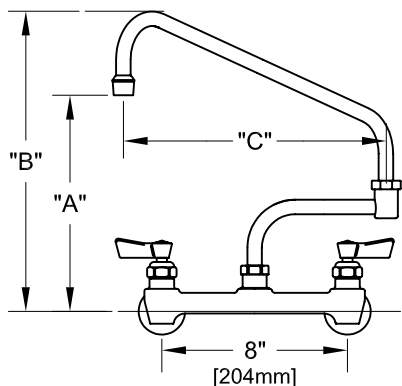

8" C/C BACKSPLASH FAUCET W/ LEVER HANDLES

8" C/C BACKSPLASH FAUCET W/ WRIST HANDLES

8" C/C BACKSPLASH FAUCET

ROUGH-IN:

PRODUCT NAME: STAINLESS STEEL  
8" C/C BACKSPLASH FAUCET

MODEL:

- 61166 W/ 6" SWING SPOUT W/ 7" DJ & LEVER HANDLES
- 61034 W/ 8" SWING SPOUT W/ 7" DJ & LEVER HANDLES
- 60895 W/ 10" SWING SPOUT W/ 7" DJ & LEVER HANDLES
- 60755 W/ 12" SWING SPOUT W/ 7" DJ & LEVER HANDLES
- 60623 W/ 14" SWING SPOUT W/ 7" DJ & LEVER HANDLES
- 60496 W/ 16" SWING SPOUT W/ 7" DJ & LEVER HANDLES
- 61174 W/ 6" SWING SPOUT W/ 7" DJ & WRIST HANDLES
- 61042 W/ 8" SWING SPOUT W/ 7" DJ & WRIST HANDLES
- 60909 W/ 10" SWING SPOUT W/ 7" DJ & WRIST HANDLES
- 60763 W/ 12" SWING SPOUT W/ 7" DJ & WRIST HANDLES
- 60631 W/ 14" SWING SPOUT W/ 7" DJ & WRIST HANDLES
- 60518 W/ 16" SWING SPOUT W/ 7" DJ & WRIST HANDLES

FEATURES

CONTROL VALVE

- \* 8" C/C BACKSPLASH MOUNT
- \* CONCENTRICS
- \* STAINLESS STEEL CONSTRUCTION
- \* SWIVELLING SEAT DISKS
- \* HOT SIDE STEM - RIGHT HAND
- \* COLD SIDE STEM - LEFT HAND
- \* LEVER HANDLES OR WRIST HANDLES
- \* SWING SPOUT

SYSTEM LIMITS

- \* TEMP: 40°F MIN. TO 140°F MAX.

SHIPPING WEIGHT

- \* 6.0 LBS

\* NSF 61-9 APPROVED & LISTED  
[www.truesdail.com](http://www.truesdail.com)

MODELS	DIM "A"	DIM "B"	DIM "C"
61166 61174	5-3/4" [146.05mm]	9-3/8" [244.48mm]	6" [152mm]
61034 61042	6-7/16" [163.51mm]	10-1/16" [255.58mm]	8" [204mm]
60895 60909	7-1/16" [179.38mm]	10-11/16" [271.46mm]	10" [254mm]
60755 60763	7-3/4" [196.85mm]	11-3/8" [295.27mm]	12" [305mm]
60623 60631	8-5/16" [211mm]	11-15/16" [303.21mm]	14" [356mm]
60496 60518	9" [228.6mm]	12-9/16" [319.08mm]	16" [406mm]