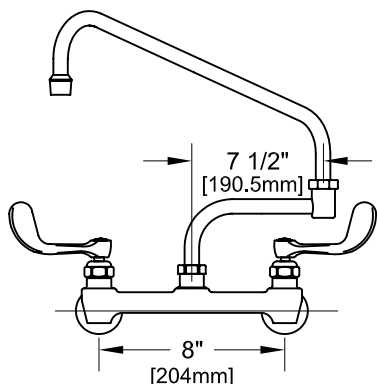

8" C/C BACKSPLASH FAUCET W/ LEVER HANDLES

8" C/C BACKSPLASH FAUCET W/ WRIST HANDLES

8" C/C BACKSPLASH FAUCET

ROUGH-IN:

PRODUCT NAME: STAINLESS STEEL  
8" C/C BACKSPLASH FAUCET

MODEL:

- 61166 W/ 6" SWING SPOUT W/ 7" DJ & LEVER HANDLES
- 61034 W/ 8" SWING SPOUT W/ 7" DJ & LEVER HANDLES
- 60895 W/ 10" SWING SPOUT W/ 7" DJ & LEVER HANDLES
- 60755 W/ 12" SWING SPOUT W/ 7" DJ & LEVER HANDLES
- 60623 W/ 14" SWING SPOUT W/ 7" DJ & LEVER HANDLES
- 60496 W/ 16" SWING SPOUT W/ 7" DJ & LEVER HANDLES
- 61174 W/ 6" SWING SPOUT W/ 7" DJ & WRIST HANDLES
- 61042 W/ 8" SWING SPOUT W/ 7" DJ & WRIST HANDLES
- 60909 W/ 10" SWING SPOUT W/ 7" DJ & WRIST HANDLES
- 60763 W/ 12" SWING SPOUT W/ 7" DJ & WRIST HANDLES
- 60631 W/ 14" SWING SPOUT W/ 7" DJ & WRIST HANDLES
- 60518 W/ 16" SWING SPOUT W/ 7" DJ & WRIST HANDLES

FEATURES

CONTROL VALVE

- \* 8" C/C BACKSPLASH MOUNT
- \* CONCENTRICS
- \* STAINLESS STEEL CONSTRUCTION
- \* SWIVELLING SEAT DISKS
- \* HOT SIDE STEM - RIGHT HAND
- \* COLD SIDE STEM - LEFT HAND
- \* LEVER HANDLES OR WRIST HANDLES
- \* SWING SPOUT

SYSTEM LIMITS

- \* TEMP: 40°F MIN. TO 140°F MAX.

SHIPPING WEIGHT

- \* 6.0 LBS

\* NSF 61-9 APPROVED & LISTED  
[www.truesdail.com](http://www.truesdail.com)

MODELS	DIM "A"	DIM "B"	DIM "C"
61166 61174	5-3/4" [146.05mm]	9-3/8" [244.48mm]	6" [152mm]
61034 61042	6-7/16" [163.51mm]	10-1/16" [255.58mm]	8" [204mm]
60895 60909	7-1/16" [179.38mm]	10-11/16" [271.46mm]	10" [254mm]
60755 60763	7-3/4" [196.85mm]	11-3/8" [295.27mm]	12" [305mm]
60623 60631	8-5/16" [211mm]	11-15/16" [303.21mm]	14" [356mm]
60496 60518	9" [228.6mm]	12-9/16" [319.08mm]	16" [406mm]