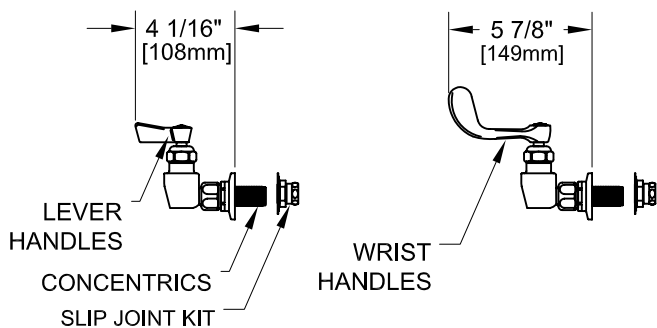

8" C/C BACKSPLASH FAUCET W/ LEVER HANDLES

8" C/C BACKSPLASH FAUCET W/ WRIST HANDLES

8" C/C BACKSPLASH FAUCET

ROUGH-IN:

PRODUCT NAME: STAINLESS STEEL  
8" C/C BACKSPLASH FAUCET

MODEL:

- 61166 W/ 6" SWING SPOUT W/ 7" DJ & LEVER HANDLES
- 61034 W/ 8" SWING SPOUT W/ 7" DJ & LEVER HANDLES
- 60895 W/ 10" SWING SPOUT W/ 7" DJ & LEVER HANDLES
- 60755 W/ 12" SWING SPOUT W/ 7" DJ & LEVER HANDLES
- 60623 W/ 14" SWING SPOUT W/ 7" DJ & LEVER HANDLES
- 60496 W/ 16" SWING SPOUT W/ 7" DJ & LEVER HANDLES
- 61174 W/ 6" SWING SPOUT W/ 7" DJ & WRIST HANDLES
- 61042 W/ 8" SWING SPOUT W/ 7" DJ & WRIST HANDLES
- 60909 W/ 10" SWING SPOUT W/ 7" DJ & WRIST HANDLES
- 60763 W/ 12" SWING SPOUT W/ 7" DJ & WRIST HANDLES
- 60631 W/ 14" SWING SPOUT W/ 7" DJ & WRIST HANDLES
- 60518 W/ 16" SWING SPOUT W/ 7" DJ & WRIST HANDLES

FEATURES

CONTROL VALVE

- \* 8" C/C BACKSPLASH MOUNT
- \* CONCENTRICS
- \* STAINLESS STEEL CONSTRUCTION
- \* SWIVELLING SEAT DISKS
- \* HOT SIDE STEM - RIGHT HAND
- \* COLD SIDE STEM - LEFT HAND
- \* LEVER HANDLES OR WRIST HANDLES
- \* SWING SPOUT

SYSTEM LIMITS

- \* TEMP: 40°F MIN. TO 140°F MAX.

SHIPPING WEIGHT

- \* 6.0 LBS

\* NSF 61-9 APPROVED & LISTED  
[www.truesdail.com](http://www.truesdail.com)

MODELS	DIM "A"	DIM "B"	DIM "C"
61166 61174	5-3/4" [146.05mm]	9-3/8" [244.48mm]	6" [152mm]
61034 61042	6-7/16" [163.51mm]	10-1/16" [255.58mm]	8" [204mm]
60895 60909	7-1/16" [179.38mm]	10-11/16" [271.46mm]	10" [254mm]
60755 60763	7-3/4" [196.85mm]	11-3/8" [295.27mm]	12" [305mm]
60623 60631	8-5/16" [211mm]	11-15/16" [303.21mm]	14" [356mm]
60496 60518	9" [228.6mm]	12-9/16" [319.08mm]	16" [406mm]