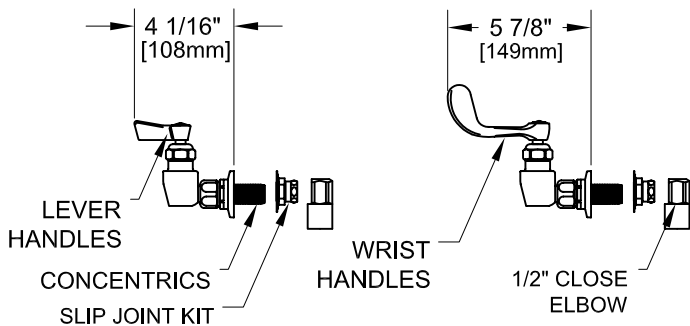

8" C/C BACKSPLASH FAUCET W/ LEVER HANDLES

8" C/C BACKSPLASH FAUCET W/ WRIST HANDLES

8" C/C BACKSPLASH FAUCET

ROUGH-IN:

PRODUCT NAME:

STAINLESS STEEL 8" BACKSPLASH FAUCET WITH SWIVEL / RIGID GOOSENECK SPOUT

MODEL:

- 61425 W/ 6" SWIVEL/RIGID GOOSENECK SPOUT W/ LEVER HANDLES
- 61247 W/ 12" SWIVEL/RIGID GOOSENECK SPOUT W/ LEVER HANDLES
- 61433 W/ 6" SWIVEL/RIGID GOOSENECK SPOUT W/ WRIST HANDLES
- 61255 W/ 12" SWIVEL/RIGID GOOSENECK SPOUT W/ WRIST HANDLES

FEATURES

CONTROL VALVE

- * 8" C/C BACKSPLASH MOUNT
- * CONCENTRICS
- * STAINLESS STEEL CONSTRUCTION
- * SWIVELLING SEAT DISKS
- * HOT SIDE STEM - RIGHT HAND
- * COLD SIDE STEM - LEFT HAND
- * LEVER HANDLES OR WRIST HANDLES
- * 1/2" CLOSE ELBOWS
- * EZ INSTALL ADAPTERS - T&S, CHI, KROWNE
- * GOOSENECK SPOUT

SYSTEM LIMITS

- * TEMP: 40°F MIN. TO 140°F MAX.
- * 2.20 GPM @ 60 PSI

SHIPPING WEIGHT

- * 3.5 LBS

* NSF 61-9 APPROVED & LISTED

www.truesdail.com

MODELS	DIM "A"	DIM "B"	DIM "C"
61425	4-1/2"	8-1/16"	3-1/2"
61433	[114.3mm]	[204.8mm]	[88.90mm]
61247	8-1/4"	12-1/4"	5-1/2"
61255	[209.6mm]	[311.2mm]	[139.7mm]