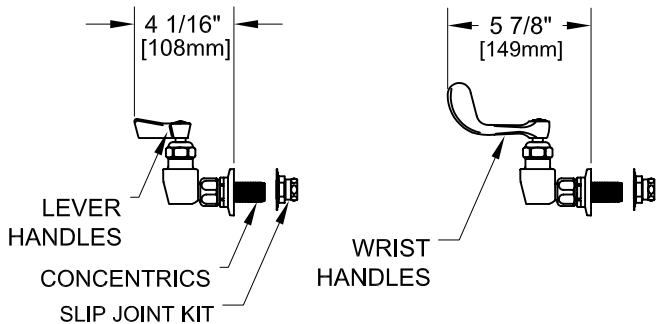

8" C/C BACKSPLASH FAUCET W/ LEVER HANDLES

8" C/C BACKSPLASH FAUCET W/ WRIST HANDLES

8" C/C BACKSPLASH FAUCET

ROUGH-IN:

PRODUCT NAME:

STAINLESS STEEL 8" BACKSPLASH FAUCET WITH SWIVEL / RIGID GOOSENECK SPOUT

MODEL:

- 61476 W/ 6" SWIVEL/RIGID GOOSENECK SPOUT W/ LEVER HANDLES
- 61298 W/ 12" SWIVEL/RIGID GOOSENECK SPOUT W/ LEVER HANDLES
- 61484 W/ 6" SWIVEL/RIGID GOOSENECK SPOUT W/ WRIST HANDLES
- 61301 W/ 12" SWIVEL/RIGID GOOSENECK SPOUT W/ WRIST HANDLES

FEATURES

CONTROL VALVE

- * 8" C/C BACKSPLASH MOUNT
- * CONCENTRICS
- * STAINLESS STEEL CONSTRUCTION
- * SWIVELLING SEAT DISKS
- * HOT SIDE STEM - RIGHT HAND
- * COLD SIDE STEM - LEFT HAND
- * LEVER HANDLES OR WRIST HANDLES
- * GOOSENECK SPOUT

SYSTEM LIMITS

- * TEMP: 40°F MIN. TO 140°F MAX.
- * 2.20 GPM @ 60 PSI

SHIPPING WEIGHT

- * 3.5 LBS

* NSF 61-9 APPROVED & LISTED

www.truesdail.com

MODELS	DIM "A"	DIM "B"	DIM "C"
61476	4-1/2"	8-1/16"	3-1/2"
61484	[114.3mm]	[204.8mm]	[88.90mm]
61298	8-1/4"	12-1/4"	5-1/2"
61301	[209.6mm]	[311.2mm]	[139.7mm]