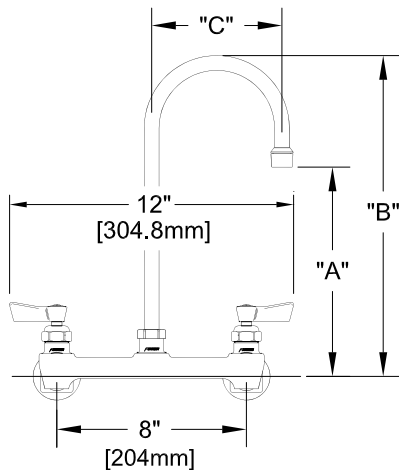

8" C/C BACKSPLASH FAUCET W/ LEVER HANDLES

8" C/C BACKSPLASH FAUCET W/ WRIST HANDLES

8" C/C BACKSPLASH FAUCET

ROUGH-IN:

PRODUCT NAME:

STAINLESS STEEL 8" BACKSPLASH FAUCET WITH SWIVEL / RIGID GOOSENECK SPOUT

MODEL:

- 61476 W/ 6" SWIVEL/RIGID GOOSENECK SPOUT W/ LEVER HANDLES
- 61298 W/ 12" SWIVEL/RIGID GOOSENECK SPOUT W/ LEVER HANDLES
- 61484 W/ 6" SWIVEL/RIGID GOOSENECK SPOUT W/ WRIST HANDLES
- 61301 W/ 12" SWIVEL/RIGID GOOSENECK SPOUT W/ WRIST HANDLES

FEATURES

CONTROL VALVE

- * 8" C/C BACKSPLASH MOUNT
- * CONCENTRICS
- * STAINLESS STEEL CONSTRUCTION
- * SWIVELLING SEAT DISKS
- * HOT SIDE STEM - RIGHT HAND
- * COLD SIDE STEM - LEFT HAND
- * LEVER HANDLES OR WRIST HANDLES
- * GOOSENECK SPOUT

SYSTEM LIMITS

- * TEMP: 40°F MIN. TO 140°F MAX.
- * 2.20 GPM @ 60 PSI

SHIPPING WEIGHT

- * 3.5 LBS

* NSF 61-9 APPROVED & LISTED

www.truesdail.com

MODELS	DIM "A"	DIM "B"	DIM "C"
61476	4-1/2"	8-1/16"	3-1/2"
61484	[114.3mm]	[204.8mm]	[88.90mm]
61298	8-1/4"	12-1/4"	5-1/2"
61301	[209.6mm]	[311.2mm]	[139.7mm]