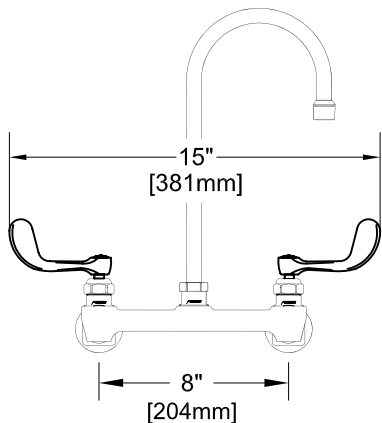

8" C/C BACKSPLASH FAUCET W/ LEVER HANDLES

8" C/C BACKSPLASH FAUCET W/ WRIST HANDLES

8" C/C BACKSPLASH FAUCET

ROUGH-IN:

PRODUCT NAME:

STAINLESS STEEL 8" BACKSPLASH FAUCET WITH SWIVEL / RIGID GOOSENECK SPOUT

MODEL:

- 61476 W/ 6" SWIVEL/RIGID GOOSENECK SPOUT W/ LEVER HANDLES
- 61298 W/ 12" SWIVEL/RIGID GOOSENECK SPOUT W/ LEVER HANDLES
- 61484 W/ 6" SWIVEL/RIGID GOOSENECK SPOUT W/ WRIST HANDLES
- 61301 W/ 12" SWIVEL/RIGID GOOSENECK SPOUT W/ WRIST HANDLES

FEATURES

CONTROL VALVE

- * 8" C/C BACKSPLASH MOUNT
- * CONCENTRICS
- * STAINLESS STEEL CONSTRUCTION
- * SWIVELLING SEAT DISKS
- * HOT SIDE STEM - RIGHT HAND
- * COLD SIDE STEM - LEFT HAND
- * LEVER HANDLES OR WRIST HANDLES
- * GOOSENECK SPOUT

SYSTEM LIMITS

- * TEMP: 40°F MIN. TO 140°F MAX.
- * 2.20 GPM @ 60 PSI

SHIPPING WEIGHT

- * 3.5 LBS

* NSF 61-9 APPROVED & LISTED

www.truesdail.com

MODELS	DIM "A"	DIM "B"	DIM "C"
61476	4-1/2"	8-1/16"	3-1/2"
61484	[114.3mm]	[204.8mm]	[88.90mm]
61298	8-1/4"	12-1/4"	5-1/2"
61301	[209.6mm]	[311.2mm]	[139.7mm]