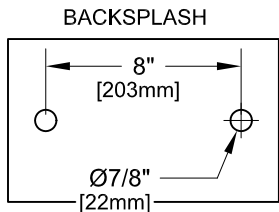

8" C/C BACKSPLASH FAUCET W/ LEVER HANDLES

8" C/C BACKSPLASH FAUCET W/ WRIST HANDLES

8" C/C BACKSPLASH FAUCET

ROUGH-IN:

PRODUCT NAME:

STAINLESS STEEL 8" BACKSPLASH FAUCET WITH SWIVEL / RIGID GOOSENECK SPOUT

MODEL:

- 61476 W/ 6" SWIVEL/RIGID GOOSENECK SPOUT W/ LEVER HANDLES
- 61298 W/ 12" SWIVEL/RIGID GOOSENECK SPOUT W/ LEVER HANDLES
- 61484 W/ 6" SWIVEL/RIGID GOOSENECK SPOUT W/ WRIST HANDLES
- 61301 W/ 12" SWIVEL/RIGID GOOSENECK SPOUT W/ WRIST HANDLES

FEATURES

CONTROL VALVE

- * 8" C/C BACKSPLASH MOUNT
- * CONCENTRICS
- * STAINLESS STEEL CONSTRUCTION
- * SWIVELLING SEAT DISKS
- * HOT SIDE STEM - RIGHT HAND
- * COLD SIDE STEM - LEFT HAND
- * LEVER HANDLES OR WRIST HANDLES
- * GOOSENECK SPOUT

SYSTEM LIMITS

- * TEMP: 40°F MIN. TO 140°F MAX.
- * 2.20 GPM @ 60 PSI

SHIPPING WEIGHT

- * 3.5 LBS

* NSF 61-9 APPROVED & LISTED

www.truesdail.com

MODELS	DIM "A"	DIM "B"	DIM "C"
61476	4-1/2"	8-1/16"	3-1/2"
61484	[114.3mm]	[204.8mm]	[88.90mm]
61298	8-1/4"	12-1/4"	5-1/2"
61301	[209.6mm]	[311.2mm]	[139.7mm]