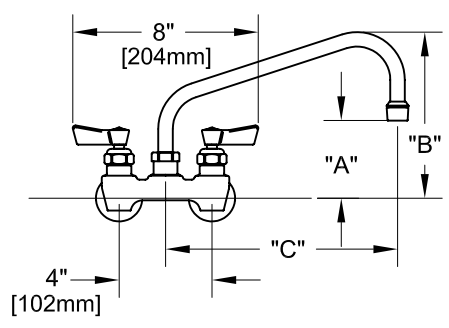

4" C/C BACKSPLASH FAUCET W/ LEVER HANDLES

4" C/C BACKSPLASH FAUCET W/ WRIST HANDLES

4" C/C BACKSPLASH FAUCET

ROUGH-IN:

PRODUCT NAME: STAINLESS STEEL
4" C/C BACKSPLASH FAUCET

MODEL:

- 62448 W/ 6" SWING SPOUT W/ LEVER HANDLES
- 62316 W/ 8" SWING SPOUT W/ LEVER HANDLES
- 62189 W/ 10" SWING SPOUT W/ LEVER HANDLES
- 62049 W/ 12" SWING SPOUT W/ LEVER HANDLES
- 61913 W/ 14" SWING SPOUT W/ LEVER HANDLES
- 61794 W/ 16" SWING SPOUT W/ LEVER HANDLES
- 62456 W/ 6" SWING SPOUT W/ WRIST HANDLES
- 62324 W/ 8" SWING SPOUT W/ WRIST HANDLES
- 62197 W/ 10" SWING SPOUT W/ WRIST HANDLES
- 62057 W/ 12" SWING SPOUT W/ WRIST HANDLES
- 61921 W/ 14" SWING SPOUT W/ WRIST HANDLES
- 61808 W/ 16" SWING SPOUT W/ WRIST HANDLES

FEATURES

- CONTROL VALVE
- * 4" C/C BACKSPLASH
 - * CONCENTRICS
 - * STAINLESS STEEL CONSTRUCTION
 - * SWIVELLING SEAT DISKS
 - * HOT SIDE STEM - RIGHT HAND
 - * COLD SIDE STEM - LEFT HAND
 - * LEVER HANDLES OR WRIST HANDLES
 - * SWING SPOUT

SYSTEM LIMITS

- * TEMP: 40°F MIN. TO 140°F MAX.
- * PRESSURE: 200 PSI MAX. STATIC
- * 2.20 GPM AT 80 PSI

SHIPPING WEIGHT

- * 5.0 LBS

* NSF 61-9 APPROVED & LISTED
www.truedail.com

MODELS	DIM "A"	DIM "B"	DIM "C"
62448 62456	2-1/4" [57mm]	5-7/8" [149mm]	6" [152mm]
62316 62324	2-1/2" [64mm]	6-3/8" [162mm]	8" [204mm]
62198 62197	3-1/8" [79mm]	6-7/8" [175mm]	10" [254mm]
62049 62057	3-3/4" [95mm]	7-3/8" [187mm]	12" [305mm]
61913 61921	4-3/8" [111mm]	8-1/4" [210mm]	14" [356mm]
61794 61808	5" [127mm]	8-7/8" [225mm]	16" [406mm]