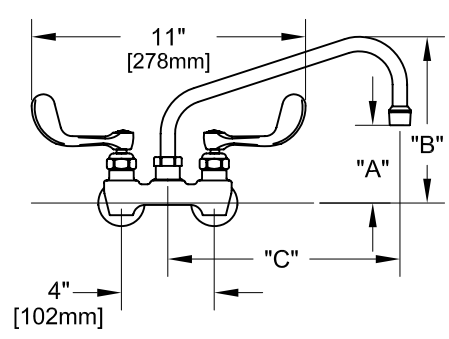

4" C/C BACKSPLASH FAUCET W/ LEVER HANDLES

4" C/C BACKSPLASH FAUCET W/ WRIST HANDLES

4" C/C BACKSPLASH FAUCET

ROUGH-IN:

PRODUCT NAME: STAINLESS STEEL
4" C/C BACKSPLASH FAUCET

MODEL:

- 62448 W/ 6" SWING SPOUT W/ LEVER HANDLES
- 62316 W/ 8" SWING SPOUT W/ LEVER HANDLES
- 62189 W/ 10" SWING SPOUT W/ LEVER HANDLES
- 62049 W/ 12" SWING SPOUT W/ LEVER HANDLES
- 61913 W/ 14" SWING SPOUT W/ LEVER HANDLES
- 61794 W/ 16" SWING SPOUT W/ LEVER HANDLES
- 62456 W/ 6" SWING SPOUT W/ WRIST HANDLES
- 62324 W/ 8" SWING SPOUT W/ WRIST HANDLES
- 62197 W/ 10" SWING SPOUT W/ WRIST HANDLES
- 62057 W/ 12" SWING SPOUT W/ WRIST HANDLES
- 61921 W/ 14" SWING SPOUT W/ WRIST HANDLES
- 61808 W/ 16" SWING SPOUT W/ WRIST HANDLES

FEATURES

- CONTROL VALVE
- * 4" C/C BACKSPLASH
 - * CONCENTRICS
 - * STAINLESS STEEL CONSTRUCTION
 - * SWIVELLING SEAT DISKS
 - * HOT SIDE STEM - RIGHT HAND
 - * COLD SIDE STEM - LEFT HAND
 - * LEVER HANDLES OR WRIST HANDLES
 - * SWING SPOUT

SYSTEM LIMITS

- * TEMP: 40°F MIN. TO 140°F MAX.
- * PRESSURE: 200 PSI MAX. STATIC
- * 2.20 GPM AT 80 PSI

SHIPPING WEIGHT

- * 5.0 LBS

* NSF 61-9 APPROVED & LISTED
www.truedail.com

MODELS	DIM "A"	DIM "B"	DIM "C"
62448 62456	2-1/4" [57mm]	5-7/8" [149mm]	6" [152mm]
62316 62324	2-1/2" [64mm]	6-3/8" [162mm]	8" [204mm]
62198 62197	3-1/8" [79mm]	6-7/8" [175mm]	10" [254mm]
62049 62057	3-3/4" [95mm]	7-3/8" [187mm]	12" [305mm]
61913 61921	4-3/8" [111mm]	8-1/4" [210mm]	14" [356mm]
61794 61808	5" [127mm]	8-7/8" [225mm]	16" [406mm]