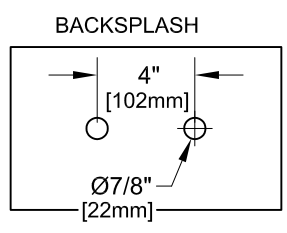

4" C/C BACKSPLASH FAUCET W/ LEVER HANDLES

4" C/C BACKSPLASH FAUCET W/ WRIST HANDLES

4" C/C BACKSPLASH FAUCET

ROUGH-IN:

PRODUCT NAME: STAINLESS STEEL
4" C/C BACKSPLASH FAUCET

MODEL:

- 62448 W/ 6" SWING SPOUT W/ LEVER HANDLES
- 62316 W/ 8" SWING SPOUT W/ LEVER HANDLES
- 62189 W/ 10" SWING SPOUT W/ LEVER HANDLES
- 62049 W/ 12" SWING SPOUT W/ LEVER HANDLES
- 61913 W/ 14" SWING SPOUT W/ LEVER HANDLES
- 61794 W/ 16" SWING SPOUT W/ LEVER HANDLES
- 62456 W/ 6" SWING SPOUT W/ WRIST HANDLES
- 62324 W/ 8" SWING SPOUT W/ WRIST HANDLES
- 62197 W/ 10" SWING SPOUT W/ WRIST HANDLES
- 62057 W/ 12" SWING SPOUT W/ WRIST HANDLES
- 61921 W/ 14" SWING SPOUT W/ WRIST HANDLES
- 61808 W/ 16" SWING SPOUT W/ WRIST HANDLES

FEATURES

- CONTROL VALVE
- * 4" C/C BACKSPLASH
 - * CONCENTRICS
 - * STAINLESS STEEL CONSTRUCTION
 - * SWIVELLING SEAT DISKS
 - * HOT SIDE STEM - RIGHT HAND
 - * COLD SIDE STEM - LEFT HAND
 - * LEVER HANDLES OR WRIST HANDLES
 - * SWING SPOUT

SYSTEM LIMITS

- * TEMP: 40°F MIN. TO 140°F MAX.
- * PRESSURE: 200 PSI MAX. STATIC
- * 2.20 GPM AT 80 PSI

SHIPPING WEIGHT

- * 5.0 LBS

* NSF 61-9 APPROVED & LISTED
www.truedail.com

MODELS	DIM "A"	DIM "B"	DIM "C"
62448 62456	2-1/4" [57mm]	5-7/8" [149mm]	6" [152mm]
62316 62324	2-1/2" [64mm]	6-3/8" [162mm]	8" [204mm]
62198 62197	3-1/8" [79mm]	6-7/8" [175mm]	10" [254mm]
62049 62057	3-3/4" [95mm]	7-3/8" [187mm]	12" [305mm]
61913 61921	4-3/8" [111mm]	8-1/4" [210mm]	14" [356mm]
61794 61808	5" [127mm]	8-7/8" [225mm]	16" [406mm]