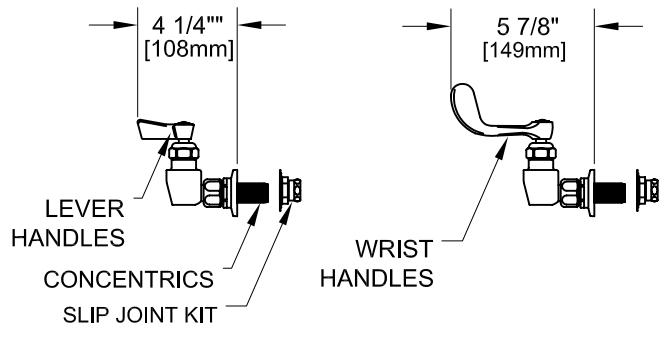

4" C/C BACKSPLASH FAUCET W/ LEVER HANDLES

4" C/C BACKSPLASH FAUCET W/ WRIST HANDLES

4" C/C BACKSPLASH FAUCET

ROUGH-IN:

PRODUCT NAME: STAINLESS STEEL
4" C/C BACKSPLASH FAUCET

MODEL:

- 62448 W/ 6" SWING SPOUT W/ LEVER HANDLES
- 62316 W/ 8" SWING SPOUT W/ LEVER HANDLES
- 62189 W/ 10" SWING SPOUT W/ LEVER HANDLES
- 62049 W/ 12" SWING SPOUT W/ LEVER HANDLES
- 61913 W/ 14" SWING SPOUT W/ LEVER HANDLES
- 61794 W/ 16" SWING SPOUT W/ LEVER HANDLES
- 62456 W/ 6" SWING SPOUT W/ WRIST HANDLES
- 62324 W/ 8" SWING SPOUT W/ WRIST HANDLES
- 62197 W/ 10" SWING SPOUT W/ WRIST HANDLES
- 62057 W/ 12" SWING SPOUT W/ WRIST HANDLES
- 61921 W/ 14" SWING SPOUT W/ WRIST HANDLES
- 61808 W/ 16" SWING SPOUT W/ WRIST HANDLES

FEATURES

- CONTROL VALVE
- * 4" C/C BACKSPLASH
 - * CONCENTRICS
 - * STAINLESS STEEL CONSTRUCTION
 - * SWIVELLING SEAT DISKS
 - * HOT SIDE STEM - RIGHT HAND
 - * COLD SIDE STEM - LEFT HAND
 - * LEVER HANDLES OR WRIST HANDLES
 - * SWING SPOUT

SYSTEM LIMITS

- * TEMP: 40°F MIN. TO 140°F MAX.
- * PRESSURE: 200 PSI MAX. STATIC
- * 2.20 GPM AT 80 PSI

SHIPPING WEIGHT

- * 5.0 LBS

* NSF 61-9 APPROVED & LISTED
www.truedail.com

MODELS	DIM "A"	DIM "B"	DIM "C"
62448 62456	2-1/4" [57mm]	5-7/8" [149mm]	6" [152mm]
62316 62324	2-1/2" [64mm]	6-3/8" [162mm]	8" [204mm]
62198 62197	3-1/8" [79mm]	6-7/8" [175mm]	10" [254mm]
62049 62057	3-3/4" [95mm]	7-3/8" [187mm]	12" [305mm]
61913 61921	4-3/8" [111mm]	8-1/4" [210mm]	14" [356mm]
61794 61808	5" [127mm]	8-7/8" [225mm]	16" [406mm]