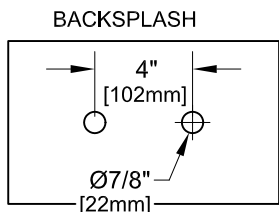

4" C/C BACKSPLASH FAUCET W/ LEVER HANDLES

4" C/C BACKSPLASH FAUCET W/ WRIST HANDLES

4" C/C BACKSPLASH FAUCET

ROUGH-IN:

PRODUCT NAME: STAINLESS STEEL
4" C/C BACKSPLASH FAUCET WITH ELBOWS

MODEL:

- 62413 W/ 6" SWING SPOUT W/ LEVER HANDLES
- 62294 W/ 8" SWING SPOUT W/ LEVER HANDLES
- 62162 W/ 10" SWING SPOUT W/ LEVER HANDLES
- 62022 W/ 12" SWING SPOUT W/ LEVER HANDLES
- 61891 W/ 14" SWING SPOUT W/ LEVER HANDLES
- 61778 W/ 16" SWING SPOUT W/ LEVER HANDLES
- 62421 W/ 6" SWING SPOUT W/ WRIST HANDLES
- 62308 W/ 8" SWING SPOUT W/ WRIST HANDLES
- 62170 W/ 10" SWING SPOUT W/ WRIST HANDLES
- 62030 W/ 12" SWING SPOUT W/ WRIST HANDLES
- 61905 W/ 14" SWING SPOUT W/ WRIST HANDLES
- 61786 W/ 16" SWING SPOUT W/ WRIST HANDLES

FEATURES

CONTROL VALVE

- * 4" C/C BACKSPLASH MOUNT
- * CONCENTRICS
- * STAINLESS STEEL CONSTRUCTION
- * SWIVELLING SEAT DISKS
- * HOT SIDE STEM - RIGHT HAND
- * COLD SIDE STEM - LEFT HAND
- * LEVER HANDLES OR WRIST HANDLES
- * 1/2" CLOSE ELBOWS
- * SWING SPOUT

SYSTEM LIMITS

- * TEMP: 40°F MIN. TO 140°F MAX.

SHIPPING WEIGHT

- * 5.0 LBS

* NSF 61-9 APPROVED & LISTED
www.truesdail.com

MODELS	DIM "A"	DIM "B"	DIM "C"
62413 62421	2-1/4" [57mm]	5-7/8" [149mm]	6" [152mm]
62294 62308	2-1/2" [64mm]	6-3/8" [162mm]	8" [204mm]
62162 62170	3-1/8" [79mm]	6-7/8" [175mm]	10" [254mm]
62022 62030	3-3/4" [95mm]	7-3/8" [187mm]	12" [305mm]
61891 61905	4-3/8" [111mm]	8-1/4" [210mm]	14" [356mm]
61778 61786	5" [127mm]	8-7/8" [225mm]	16" [406mm]