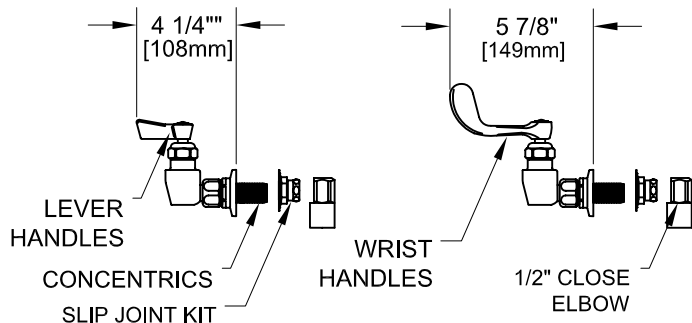

4" C/C BACKSPLASH FAUCET W/ LEVER HANDLES

4" C/C BACKSPLASH FAUCET W/ WRIST HANDLES

4" C/C BACKSPLASH FAUCET

ROUGH-IN:

PRODUCT NAME: STAINLESS STEEL
4" C/C BACKSPLASH FAUCET WITH ELBOWS

MODEL:

- 62413 W/ 6" SWING SPOUT W/ LEVER HANDLES
- 62294 W/ 8" SWING SPOUT W/ LEVER HANDLES
- 62162 W/ 10" SWING SPOUT W/ LEVER HANDLES
- 62022 W/ 12" SWING SPOUT W/ LEVER HANDLES
- 61891 W/ 14" SWING SPOUT W/ LEVER HANDLES
- 61778 W/ 16" SWING SPOUT W/ LEVER HANDLES
- 62421 W/ 6" SWING SPOUT W/ WRIST HANDLES
- 62308 W/ 8" SWING SPOUT W/ WRIST HANDLES
- 62170 W/ 10" SWING SPOUT W/ WRIST HANDLES
- 62030 W/ 12" SWING SPOUT W/ WRIST HANDLES
- 61905 W/ 14" SWING SPOUT W/ WRIST HANDLES
- 61786 W/ 16" SWING SPOUT W/ WRIST HANDLES

FEATURES

CONTROL VALVE

- * 4" C/C BACKSPLASH MOUNT
- * CONCENTRICS
- * STAINLESS STEEL CONSTRUCTION
- * SWIVELLING SEAT DISKS
- * HOT SIDE STEM - RIGHT HAND
- * COLD SIDE STEM - LEFT HAND
- * LEVER HANDLES OR WRIST HANDLES
- * 1/2" CLOSE ELBOWS
- * SWING SPOUT

SYSTEM LIMITS

- * TEMP: 40°F MIN. TO 140°F MAX.

SHIPPING WEIGHT

- * 5.0 LBS

* NSF 61-9 APPROVED & LISTED
www.truesdail.com

MODELS	DIM "A"	DIM "B"	DIM "C"
62413 62421	2-1/4" [57mm]	5-7/8" [149mm]	6" [152mm]
62294 62308	2-1/2" [64mm]	6-3/8" [162mm]	8" [204mm]
62162 62170	3-1/8" [79mm]	6-7/8" [175mm]	10" [254mm]
62022 62030	3-3/4" [95mm]	7-3/8" [187mm]	12" [305mm]
61891 61905	4-3/8" [111mm]	8-1/4" [210mm]	14" [356mm]
61778 61786	5" [127mm]	8-7/8" [225mm]	16" [406mm]