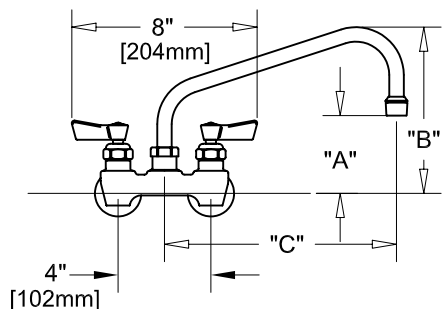

4" C/C BACKSPLASH FAUCET W/ LEVER HANDLES

4" C/C BACKSPLASH FAUCET W/ WRIST HANDLES

4" C/C BACKSPLASH FAUCET

ROUGH-IN:

PRODUCT NAME: STAINLESS STEEL
4" C/C BACKSPLASH FAUCET WITH ELBOWS

MODEL:

- 62413 W/ 6" SWING SPOUT W/ LEVER HANDLES
- 62294 W/ 8" SWING SPOUT W/ LEVER HANDLES
- 62162 W/ 10" SWING SPOUT W/ LEVER HANDLES
- 62022 W/ 12" SWING SPOUT W/ LEVER HANDLES
- 61891 W/ 14" SWING SPOUT W/ LEVER HANDLES
- 61778 W/ 16" SWING SPOUT W/ LEVER HANDLES
- 62421 W/ 6" SWING SPOUT W/ WRIST HANDLES
- 62308 W/ 8" SWING SPOUT W/ WRIST HANDLES
- 62170 W/ 10" SWING SPOUT W/ WRIST HANDLES
- 62030 W/ 12" SWING SPOUT W/ WRIST HANDLES
- 61905 W/ 14" SWING SPOUT W/ WRIST HANDLES
- 61786 W/ 16" SWING SPOUT W/ WRIST HANDLES

FEATURES

CONTROL VALVE

- * 4" C/C BACKSPLASH MOUNT
- * CONCENTRICS
- * STAINLESS STEEL CONSTRUCTION
- * SWIVELLING SEAT DISKS
- * HOT SIDE STEM - RIGHT HAND
- * COLD SIDE STEM - LEFT HAND
- * LEVER HANDLES OR WRIST HANDLES
- * 1/2" CLOSE ELBOWS
- * SWING SPOUT

SYSTEM LIMITS

- * TEMP: 40°F MIN. TO 140°F MAX.

SHIPPING WEIGHT

- * 5.0 LBS

* NSF 61-9 APPROVED & LISTED
www.truesdail.com

MODELS	DIM "A"	DIM "B"	DIM "C"
62413 62421	2-1/4" [57mm]	5-7/8" [149mm]	6" [152mm]
62294 62308	2-1/2" [64mm]	6-3/8" [162mm]	8" [204mm]
62162 62170	3-1/8" [79mm]	6-7/8" [175mm]	10" [254mm]
62022 62030	3-3/4" [95mm]	7-3/8" [187mm]	12" [305mm]
61891 61905	4-3/8" [111mm]	8-1/4" [210mm]	14" [356mm]
61778 61786	5" [127mm]	8-7/8" [225mm]	16" [406mm]