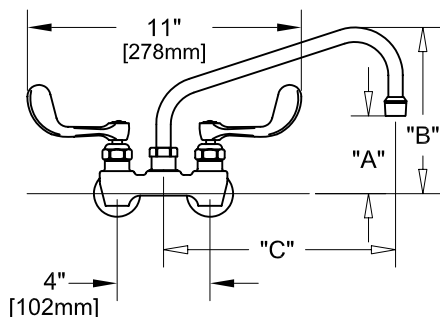

4" C/C BACKSPLASH FAUCET W/ LEVER HANDLES

4" C/C BACKSPLASH FAUCET W/ WRIST HANDLES

4" C/C BACKSPLASH FAUCET

ROUGH-IN:

PRODUCT NAME: STAINLESS STEEL
4" C/C BACKSPLASH FAUCET WITH ELBOWS

MODEL:

- 62413 W/ 6" SWING SPOUT W/ LEVER HANDLES
- 62294 W/ 8" SWING SPOUT W/ LEVER HANDLES
- 62162 W/ 10" SWING SPOUT W/ LEVER HANDLES
- 62022 W/ 12" SWING SPOUT W/ LEVER HANDLES
- 61891 W/ 14" SWING SPOUT W/ LEVER HANDLES
- 61778 W/ 16" SWING SPOUT W/ LEVER HANDLES
- 62421 W/ 6" SWING SPOUT W/ WRIST HANDLES
- 62308 W/ 8" SWING SPOUT W/ WRIST HANDLES
- 62170 W/ 10" SWING SPOUT W/ WRIST HANDLES
- 62030 W/ 12" SWING SPOUT W/ WRIST HANDLES
- 61905 W/ 14" SWING SPOUT W/ WRIST HANDLES
- 61786 W/ 16" SWING SPOUT W/ WRIST HANDLES

FEATURES

CONTROL VALVE

- * 4" C/C BACKSPLASH MOUNT
- * CONCENTRICS
- * STAINLESS STEEL CONSTRUCTION
- * SWIVELLING SEAT DISKS
- * HOT SIDE STEM - RIGHT HAND
- * COLD SIDE STEM - LEFT HAND
- * LEVER HANDLES OR WRIST HANDLES
- * 1/2" CLOSE ELBOWS
- * SWING SPOUT

SYSTEM LIMITS

- * TEMP: 40°F MIN. TO 140°F MAX.

SHIPPING WEIGHT

- * 5.0 LBS

* NSF 61-9 APPROVED & LISTED
www.truesdail.com

MODELS	DIM "A"	DIM "B"	DIM "C"
62413 62421	2-1/4" [57mm]	5-7/8" [149mm]	6" [152mm]
62294 62308	2-1/2" [64mm]	6-3/8" [162mm]	8" [204mm]
62162 62170	3-1/8" [79mm]	6-7/8" [175mm]	10" [254mm]
62022 62030	3-3/4" [95mm]	7-3/8" [187mm]	12" [305mm]
61891 61905	4-3/8" [111mm]	8-1/4" [210mm]	14" [356mm]
61778 61786	5" [127mm]	8-7/8" [225mm]	16" [406mm]