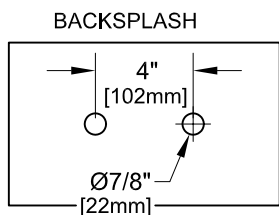

4" BACKSPLASH FAUCET W/ LEVER HANDLES

4" BACKSPLASH FAUCET W/ WRIST HANDLES

4" C/C BACKSPLASH FAUCET

ROUGH-IN:

ANSI/A112.18.1-2005

PRODUCT NAME:

STAINLESS STEEL 4" BACKSPLASH FAUCET WITH SWIVEL / RIGID GOOSENECK SPOUT WITH ELBOWS

MODEL:

- 62642 W/ 6" SWIVEL/RIGID GOOSENECK SPOUT W/ LEVER HANDLES
- 62480 W/ 12" SWIVEL/RIGID GOOSENECK SPOUT W/ LEVER HANDLES
- 62650 W/ 6" SWIVEL/RIGID GOOSENECK SPOUT W/ WRIST HANDLES
- 62499 W/ 12" SWIVEL/RIGID GOOSENECK SPOUT W/ WRIST HANDLES

FEATURES

CONTROL VALVE

- \* 4" C/C BACKSPLASH MOUNT
- \* CONCENTRICS
- \* STAINLESS STEEL CONSTRUCTION
- \* SWIVELLING SEAT DISKS
- \* HOT SIDE STEM - RIGHT HAND
- \* COLD SIDE STEM - LEFT HAND
- \* LEVER HANDLES OR WRIST HANDLES
- \* 1/2" CLOSE ELBOWS
- \* GOOSENECK SPOUT

SYSTEM LIMITS

- \* TEMP: 40°F MIN. TO 140°F MAX.

SHIPPING WEIGHT

- \* 5.0 LBS

\* NSF 61-9 APPROVED & LISTED

[www.truesdail.com](http://www.truesdail.com)

MODELS	DIM "A"	DIM "B"	DIM "C"
62642	4-1/2"	8-1/16"	3-1/2"
62650	[114.3mm]	[204.8mm]	[88.90mm]
62480	8-1/4"	12-1/4"	5-1/2"
62499	[209.6mm]	[311.2mm]	[139.7mm]