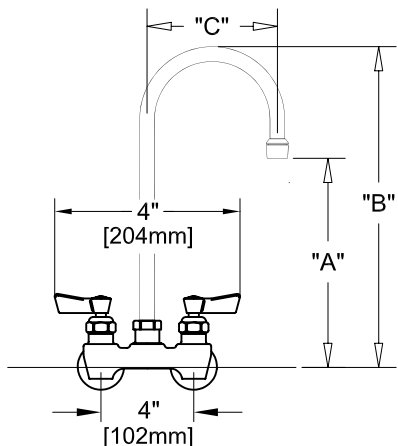

4" BACKSPLASH FAUCET W/ LEVER HANDLES

4" BACKSPLASH FAUCET W/ WRIST HANDLES

4" C/C BACKSPLASH FAUCET

ROUGH-IN:

ANSI/A112.18.1-2005

PRODUCT NAME:

STAINLESS STEEL 4" BACKSPLASH FAUCET WITH SWIVEL / RIGID GOOSENECK SPOUT WITH ELBOWS

MODEL:

- 62642 W/ 6" SWIVEL/RIGID GOOSENECK SPOUT W/ LEVER HANDLES
- 62480 W/ 12" SWIVEL/RIGID GOOSENECK SPOUT W/ LEVER HANDLES
- 62650 W/ 6" SWIVEL/RIGID GOOSENECK SPOUT W/ WRIST HANDLES
- 62499 W/ 12" SWIVEL/RIGID GOOSENECK SPOUT W/ WRIST HANDLES

FEATURES

CONTROL VALVE

- \* 4" C/C BACKSPLASH MOUNT
- \* CONCENTRICS
- \* STAINLESS STEEL CONSTRUCTION
- \* SWIVELLING SEAT DISKS
- \* HOT SIDE STEM - RIGHT HAND
- \* COLD SIDE STEM - LEFT HAND
- \* LEVER HANDLES OR WRIST HANDLES
- \* 1/2" CLOSE ELBOWS
- \* GOOSENECK SPOUT

SYSTEM LIMITS

- \* TEMP: 40°F MIN. TO 140°F MAX.

SHIPPING WEIGHT

- \* 5.0 LBS

\* NSF 61-9 APPROVED & LISTED

[www.truesdail.com](http://www.truesdail.com)

MODELS	DIM "A"	DIM "B"	DIM "C"
62642	4-1/2"	8-1/16"	3-1/2"
62650	[114.3mm]	[204.8mm]	[88.90mm]
62480	8-1/4"	12-1/4"	5-1/2"
62499	[209.6mm]	[311.2mm]	[139.7mm]