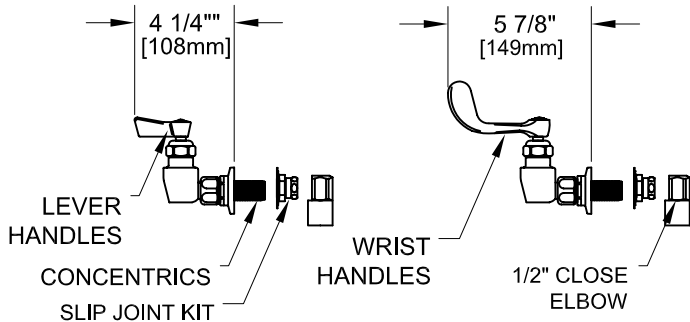

4" BACKSPLASH FAUCET W/ LEVER HANDLES

4" BACKSPLASH FAUCET W/ WRIST HANDLES

4" C/C BACKSPLASH FAUCET

ROUGH-IN:

ANSI/A112.18.1-2005

PRODUCT NAME:

STAINLESS STEEL 4" BACKSPLASH FAUCET WITH SWIVEL / RIGID GOOSENECK SPOUT WITH ELBOWS

MODEL:

- 62642 W/ 6" SWIVEL/RIGID GOOSENECK SPOUT W/ LEVER HANDLES
- 62480 W/ 12" SWIVEL/RIGID GOOSENECK SPOUT W/ LEVER HANDLES
- 62650 W/ 6" SWIVEL/RIGID GOOSENECK SPOUT W/ WRIST HANDLES
- 62499 W/ 12" SWIVEL/RIGID GOOSENECK SPOUT W/ WRIST HANDLES

FEATURES

CONTROL VALVE

- \* 4" C/C BACKSPLASH MOUNT
- \* CONCENTRICS
- \* STAINLESS STEEL CONSTRUCTION
- \* SWIVELLING SEAT DISKS
- \* HOT SIDE STEM - RIGHT HAND
- \* COLD SIDE STEM - LEFT HAND
- \* LEVER HANDLES OR WRIST HANDLES
- \* 1/2" CLOSE ELBOWS
- \* GOOSENECK SPOUT

SYSTEM LIMITS

- \* TEMP: 40°F MIN. TO 140°F MAX.

SHIPPING WEIGHT

- \* 5.0 LBS

\* NSF 61-9 APPROVED & LISTED

[www.truesdail.com](http://www.truesdail.com)

MODELS	DIM "A"	DIM "B"	DIM "C"
62642	4-1/2"	8-1/16"	3-1/2"
62650	[114.3mm]	[204.8mm]	[88.90mm]
62480	8-1/4"	12-1/4"	5-1/2"
62499	[209.6mm]	[311.2mm]	[139.7mm]