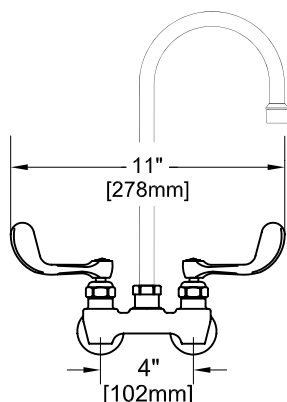

4" BACKSPLASH FAUCET W/ LEVER HANDLES

4" BACKSPLASH FAUCET W/ WRIST HANDLES

4" C/C BACKSPLASH FAUCET

ROUGH-IN:

ANSI/A112.18.1-2005

PRODUCT NAME:

STAINLESS STEEL 4" BACKSPLASH FAUCET WITH SWIVEL / RIGID GOOSENECK SPOUT WITH ELBOWS

MODEL:

- 62642 W/ 6" SWIVEL/RIGID GOOSENECK SPOUT W/ LEVER HANDLES
- 62480 W/ 12" SWIVEL/RIGID GOOSENECK SPOUT W/ LEVER HANDLES
- 62650 W/ 6" SWIVEL/RIGID GOOSENECK SPOUT W/ WRIST HANDLES
- 62499 W/ 12" SWIVEL/RIGID GOOSENECK SPOUT W/ WRIST HANDLES

FEATURES

CONTROL VALVE

- \* 4" C/C BACKSPLASH MOUNT
- \* CONCENTRICS
- \* STAINLESS STEEL CONSTRUCTION
- \* SWIVELLING SEAT DISKS
- \* HOT SIDE STEM - RIGHT HAND
- \* COLD SIDE STEM - LEFT HAND
- \* LEVER HANDLES OR WRIST HANDLES
- \* 1/2" CLOSE ELBOWS
- \* GOOSENECK SPOUT

SYSTEM LIMITS

- \* TEMP: 40°F MIN. TO 140°F MAX.

SHIPPING WEIGHT

- \* 5.0 LBS

\* NSF 61-9 APPROVED & LISTED

[www.truesdail.com](http://www.truesdail.com)

MODELS	DIM "A"	DIM "B"	DIM "C"
62642	4-1/2"	8-1/16"	3-1/2"
62650	[114.3mm]	[204.8mm]	[88.90mm]
62480	8-1/4"	12-1/4"	5-1/2"
62499	[209.6mm]	[311.2mm]	[139.7mm]