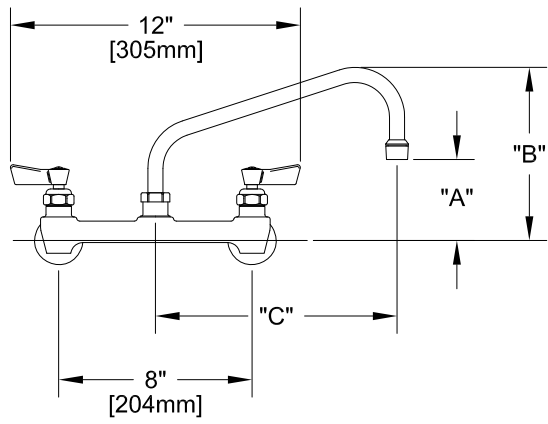

APPLICATION:

JOB NAME:

PRODUCT NAME:
8" C/C BACKSPLASH FAUCET
WITH EZ INSTALL ADAPTER

QUANTITY:

ITEM NO.

- MODEL:
- 64734 W/ 6" SWING SPOUT
 - 64742 W/ 8" SWING SPOUT
 - 64750 W/ 10" SWING SPOUT
 - 64769 W/ 12" SWING SPOUT
 - 64777 W/ 14" SWING SPOUT
 - 64785 W/ 16" SWING SPOUT

- OPTIONS OR MODIFICATIONS:
- SUPPLY LINES (24" OR 36") CIRCLE LENGTH
 - DJ SUB-ASSY (7-1/4" OR 13") CIRCLE LENGTH
 - ELBOWS
 - VANDAL RESISTANT KIT
 - HANDLES (CROSS OR WRIST) CIRCLE STYLE
 - OTHER EZ INSTALL ADAPTER

MODEL	DIM "A"	DIM "B"	DIM "C"
64734	2-1/4" [57mm]	5-7/8" [149mm]	6" [152mm]
64742	2-1/2" [64mm]	6-3/8" [162mm]	8" [204mm]
64750	3-1/8" [79mm]	6-7/8" [175mm]	10" [254mm]
64769	3-3/4" [95mm]	7-3/8" [187mm]	12" [305mm]
64777	4-3/8" [111mm]	8-1/4" [210mm]	14" [356mm]
64785	5" [127mm]	8-7/8" [225mm]	16" [406mm]

FEATURES

- CONTROL VALVE
- * 8" C/C BACKSPLASH MOUNT
 - * SWIVELLING SEAT DISKS
 - * HOT SIDE STEM - RIGHT HAND
 - * COLD SIDE STEM - LEFT HAND
 - * STAINLESS STEEL SEATS
 - * STAINLESS STEEL SEAT SCREWS
 - * STAINLESS STEEL HANDLE SCREWS
 - * 1/2" SLIP JOINT