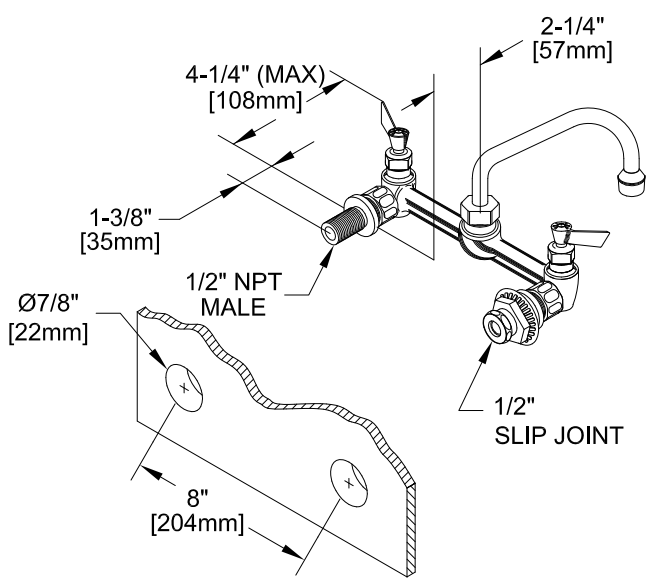

ROUGH-IN:

FISHER
FISHER MANUFACTURING COMPANY
TOLL FREE: 800-421-6162 - FAX: 800-832-8238
information@fisher-mfg.com - www.fisher-mfg.com