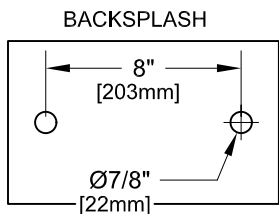

8" C/C BACKSPLASH FAUCET W/ LEVER HANDLES

8" C/C BACKSPLASH FAUCET W/ WRIST HANDLES

8" C/C BACKSPLASH FAUCET

ROUGH-IN:

ANSI/A112.18.1-2005

PRODUCT NAME:

STAINLESS STEEL 8" BACKSPLASH FAUCET WITH 12" CONTROL SWING & DJ SPOUT

FEATURES

- CONTROL VALVE
- * 8" C/C BACKSPLASH MOUNT
- * CONCENTRICS
- * STAINLESS STEEL CONSTRUCTION
- * SWIVELLING SEAT DISKS
- * HOT SIDE STEM - RIGHT HAND
- * COLD SIDE STEM - LEFT HAND
- * LEVER HANDLES OR WRIST HANDLES
- * 1/2" CLOSE ELBOWS
- * EZ INSTALL ADAPTERS - T&S, CHI, KROWNE
- * CONTROL SWING SPOUT

SYSTEM LIMITS

- * TEMP: 40°F MIN. TO 140°F MAX.
- * 5 GPM @ 60 PSI

SHIPPING WEIGHT

- * 6.0 LBS

* NSF 61-9 APPROVED & LISTED

www.truedsail.com

MODELS	DIM "A"	DIM "B"	DIM "C"
65544 65579	7" [177.8mm]	12 1/2" [317.5mm]	7 1/2" [190.5mm]
65609 65633	12" [308.4mm]	12 1/2" [317.5mm]	7 1/2" [190.5mm]