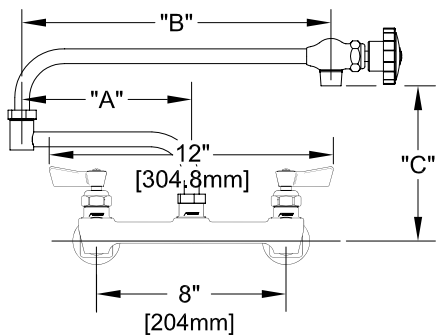

8" C/C BACKSPLASH FAUCET W/ LEVER HANDLES

8" C/C BACKSPLASH FAUCET W/ WRIST HANDLES

8" C/C BACKSPLASH FAUCET

ROUGH-IN:

ANSI/A112.18.1-2005

PRODUCT NAME:

STAINLESS STEEL 8" BACKSPLASH FAUCET WITH 12" CONTROL SWING & DJ SPOUT

MODEL:

- 65544 W/ 12" CONTROL SWING SPOUT, 7" DJ W/ LEVER HANDLES
- 65609 W/ 12" CONTROL SWING SPOUT, 12" DJ W/ LEVER HANDLES
- 65579 W/ 12" CONTROL SWING SPOUT, 7" DJ W/ WRIST HANDLES
- 65633 W/ 12" CONTROL SWING SPOUT, 12" DJ W/ WRIST HANDLES

FEATURES

- CONTROL VALVE
- * 8" C/C BACKSPLASH MOUNT
- * CONCENTRICS
- * STAINLESS STEEL CONSTRUCTION
- * SWIVELLING SEAT DISKS
- * HOT SIDE STEM - RIGHT HAND
- * COLD SIDE STEM - LEFT HAND
- * LEVER HANDLES OR WRIST HANDLES
- * 1/2" CLOSE ELBOWS
- * EZ INSTALL ADAPTERS - T&S, CHI, KROWNE
- * CONTROL SWING SPOUT

SYSTEM LIMITS

- * TEMP: 40°F MIN. TO 140°F MAX.
- * 5 GPM @ 60 PSI

SHIPPING WEIGHT

- * 6.0 LBS

* NSF 61-9 APPROVED & LISTED

www.truedsail.com

MODELS	DIM "A"	DIM "B"	DIM "C"
65544 65579	7" [177.8mm]	12 1/2" [317.5mm]	7 1/2" [190.5mm]
65609 65633	12" [308.4mm]	12 1/2" [317.5mm]	7 1/2" [190.5mm]