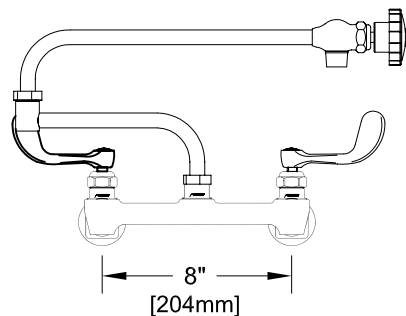

8" C/C BACKSPLASH FAUCET W/ LEVER HANDLES

8" C/C BACKSPLASH FAUCET W/ WRIST HANDLES

8" C/C BACKSPLASH FAUCET

ROUGH-IN:

ANSI/A112.18.1-2005

PRODUCT NAME:

STAINLESS STEEL 8" BACKSPLASH FAUCET WITH 12" CONTROL SWING & DJ SPOUT

MODEL:

- 65544 W/ 12" CONTROL SWING SPOUT, 7" DJ W/ LEVER HANDLES
- 65609 W/ 12" CONTROL SWING SPOUT, 12" DJ W/ LEVER HANDLES
- 65579 W/ 12" CONTROL SWING SPOUT, 7" DJ W/ WRIST HANDLES
- 65633 W/ 12" CONTROL SWING SPOUT, 12" DJ W/ WRIST HANDLES

FEATURES

- CONTROL VALVE
- * 8" C/C BACKSPLASH MOUNT
- * CONCENTRICS
- * STAINLESS STEEL CONSTRUCTION
- * SWIVELLING SEAT DISKS
- * HOT SIDE STEM - RIGHT HAND
- * COLD SIDE STEM - LEFT HAND
- * LEVER HANDLES OR WRIST HANDLES
- * 1/2" CLOSE ELBOWS
- * EZ INSTALL ADAPTERS - T&S, CHI, KROWNE
- * CONTROL SWING SPOUT

SYSTEM LIMITS

- * TEMP: 40°F MIN. TO 140°F MAX.
- * 5 GPM @ 60 PSI

SHIPPING WEIGHT

- * 6.0 LBS

* NSF 61-9 APPROVED & LISTED

www.truedsail.com

MODELS	DIM "A"	DIM "B"	DIM "C"
65544 65579	7" [177.8mm]	12 1/2" [317.5mm]	7 1/2" [190.5mm]
65609 65633	12" [308.4mm]	12 1/2" [317.5mm]	7 1/2" [190.5mm]