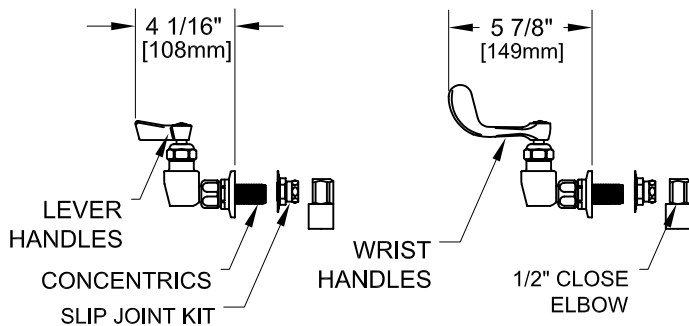

8" C/C BACKSPLASH FAUCET W/ LEVER HANDLES

8" C/C BACKSPLASH FAUCET W/ WRIST HANDLES

8" C/C BACKSPLASH FAUCET

ROUGH-IN:

ANSI/A112.18.1-2005

PRODUCT NAME:

STAINLESS STEEL 8" BACKSPLASH FAUCET WITH 12" CONTROL SWING & DJ SPOUT

MODEL:

- 65544 W/ 12" CONTROL SWING SPOUT, 7" DJ W/ LEVER HANDLES
- 65609 W/ 12" CONTROL SWING SPOUT, 12" DJ W/ LEVER HANDLES
- 65579 W/ 12" CONTROL SWING SPOUT, 7" DJ W/ WRIST HANDLES
- 65633 W/ 12" CONTROL SWING SPOUT, 12" DJ W/ WRIST HANDLES

FEATURES

- CONTROL VALVE
- * 8" C/C BACKSPLASH MOUNT
- * CONCENTRICS
- * STAINLESS STEEL CONSTRUCTION
- * SWIVELLING SEAT DISKS
- * HOT SIDE STEM - RIGHT HAND
- * COLD SIDE STEM - LEFT HAND
- * LEVER HANDLES OR WRIST HANDLES
- * 1/2" CLOSE ELBOWS
- * EZ INSTALL ADAPTERS - T&S, CHI, KROWNE
- * CONTROL SWING SPOUT

SYSTEM LIMITS

- * TEMP: 40°F MIN. TO 140°F MAX.
- * 5 GPM @ 60 PSI

SHIPPING WEIGHT

- * 6.0 LBS

* NSF 61-9 APPROVED & LISTED

www.truedsail.com

MODELS	DIM "A"	DIM "B"	DIM "C"
65544 65579	7" [177.8mm]	12 1/2" [317.5mm]	7 1/2" [190.5mm]
65609 65633	12" [308.4mm]	12 1/2" [317.5mm]	7 1/2" [190.5mm]