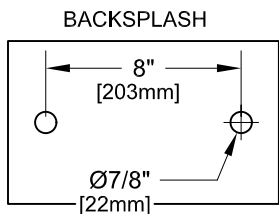

8" C/C BACKSPLASH FAUCET W/ LEVER HANDLES

8" C/C BACKSPLASH FAUCET W/ WRIST HANDLES

8" C/C BACKSPLASH FAUCET

ROUGH-IN:

PRODUCT NAME:

STAINLESS STEEL 8" BACKSPLASH FAUCET WITH 12" CONTROL SWING & DJ SPOUT

MODEL:

FEATURES

- CONTROL VALVE
- * 8" C/C BACKSPLASH MOUNT
 - * CONCENTRICS
 - * STAINLESS STEEL CONSTRUCTION
 - * SWIVELLING SEAT DISKS
 - * HOT SIDE STEM - RIGHT HAND
 - * COLD SIDE STEM - LEFT HAND
 - * LEVER HANDLES OR WRIST HANDLES
 - * CONTROL SWING SPOUT

SYSTEM LIMITS

- * TEMP: 40°F MIN. TO 140°F MAX.
- * 5 GPM @ 60 PSI

SHIPPING WEIGHT

- * 6.0 LBS

* NSF 61-9 APPROVED & LISTED

www.truesdail.com

MODELS	DIM "A"	DIM "B"	DIM "C"
65560 65595	7" [177.8mm]	12 1/2" [317.5mm]	7 1/2" [190.5mm]
65625 65668	12" [308.4mm]	12 1/2" [317.5mm]	7 1/2" [190.5mm]