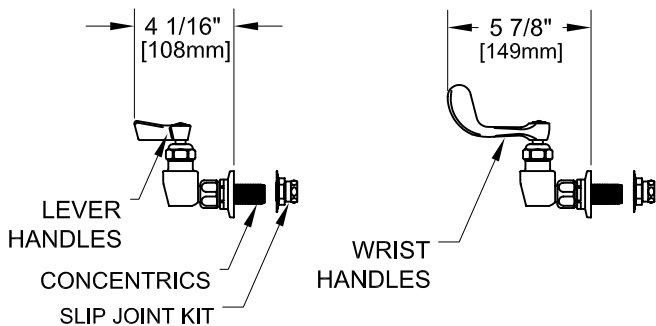

8" C/C BACKSPLASH FAUCET W/ LEVER HANDLES

8" C/C BACKSPLASH FAUCET W/ WRIST HANDLES

8" C/C BACKSPLASH FAUCET

ROUGH-IN:

PRODUCT NAME:

STAINLESS STEEL 8" BACKSPLASH FAUCET WITH 12" CONTROL SWING & DJ SPOUT

MODEL:

- 65560 W/ 12" CONTROL SWING SPOUT, 7" DJ W/ LEVER HANDLES
- 65625 W/ 12" CONTROL SWING SPOUT, 12" DJ W/ LEVER HANDLES
- 65595 W/ 12" CONTROL SWING SPOUT, 7" DJ W/ WRIST HANDLES
- 65668 W/ 12" CONTROL SWING SPOUT, 12" DJ W/ WRIST HANDLES

FEATURES

- CONTROL VALVE
- * 8" C/C BACKSPLASH MOUNT
 - * CONCENTRICS
 - * STAINLESS STEEL CONSTRUCTION
 - * SWIVELLING SEAT DISKS
 - * HOT SIDE STEM - RIGHT HAND
 - * COLD SIDE STEM - LEFT HAND
 - * LEVER HANDLES OR WRIST HANDLES
 - * CONTROL SWING SPOUT

SYSTEM LIMITS

- * TEMP: 40°F MIN. TO 140°F MAX.
- * 5 GPM @ 60 PSI

SHIPPING WEIGHT

- * 6.0 LBS

* NSF 61-9 APPROVED & LISTED

www.truesdail.com

MODELS	DIM "A"	DIM "B"	DIM "C"
65560 65595	7" [177.8mm]	12 1/2" [317.5mm]	7 1/2" [190.5mm]
65625 65668	12" [308.4mm]	12 1/2" [317.5mm]	7 1/2" [190.5mm]