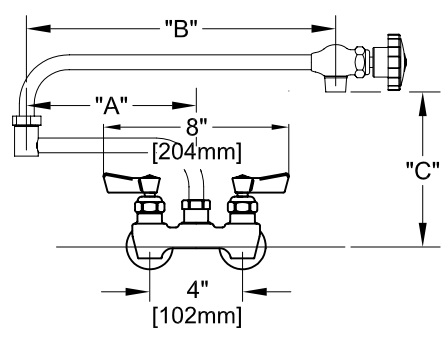

8" BACKSPLASH FAUCET W/ LEVER HANDLES

8" BACKSPLASH FAUCET W/ WRIST HANDLES

4" C/C BACKSPLASH FAUCET

ROUGH-IN:

ANSI/A112.18.1-2005

PRODUCT NAME:
STAINLESS STEEL 4" BACKSPLASH FAUCET WITH 12" CONTROL SWING & DJ SPOUT WITH ELBOWS

- MODEL:
- 66265 W/ 12" CONTROL SWING SPOUT, 7" DJ W/ LEVER HANDLES
 - 66346 W/ 12" CONTROL SWING SPOUT, 12" DJ W/ LEVER HANDLES
 - 66303 W/ 12" CONTROL SWING SPOUT, 7" DJ W/ WRIST HANDLES
 - 66370 W/ 12" CONTROL SWING SPOUT, 12" DJ W/ WRIST HANDLES

FEATURES

- CONTROL VALVE
- * 4" C/C BACKSPLASH MOUNT
 - * CONCENTRICS
 - * STAINLESS STEEL CONSTRUCTION
 - * SWIVELLING SEAT DISKS
 - * HOT SIDE STEM - RIGHT HAND
 - * COLD SIDE STEM - LEFT HAND
 - * LEVER HANDLES OR WRIST HANDLES
 - * 1/2" CLOSE ELBOWS
 - * CONTROL SWING SPOUT

SYSTEM LIMITS

- * TEMP: 40°F MIN. TO 140°F MAX.
- * 5 GPM @ 60 PSI

SHIPPING WEIGHT

- * 6.0 LBS

* NSF 61-9 APPROVED & LISTED
www.truesdail.com

MODELS	DIM "A"	DIM "B"	DIM "C"
66265 66303	7" [177.8mm]	12 1/2" [317.5mm]	7 1/2" [190.5mm]
66346 66370	12" [308.4mm]	12 1/2" [317.5mm]	7 1/2" [190.5mm]