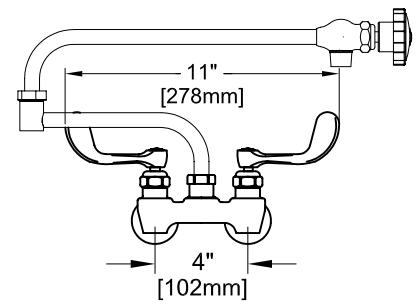

8" BACKSPLASH FAUCET W/ LEVER HANDLES

8" BACKSPLASH FAUCET W/ WRIST HANDLES

4" C/C BACKSPLASH FAUCET

ROUGH-IN:

ANSI/A112.18.1-2005

PRODUCT NAME:
STAINLESS STEEL 4" BACKSPLASH FAUCET WITH 12" CONTROL SWING & DJ SPOUT WITH ELBOWS

- MODEL:
- 66265 W/ 12" CONTROL SWING SPOUT, 7" DJ W/ LEVER HANDLES
 - 66346 W/ 12" CONTROL SWING SPOUT, 12" DJ W/ LEVER HANDLES
 - 66303 W/ 12" CONTROL SWING SPOUT, 7" DJ W/ WRIST HANDLES
 - 66370 W/ 12" CONTROL SWING SPOUT, 12" DJ W/ WRIST HANDLES

FEATURES

- CONTROL VALVE
- * 4" C/C BACKSPLASH MOUNT
 - * CONCENTRICS
 - * STAINLESS STEEL CONSTRUCTION
 - * SWIVELLING SEAT DISKS
 - * HOT SIDE STEM - RIGHT HAND
 - * COLD SIDE STEM - LEFT HAND
 - * LEVER HANDLES OR WRIST HANDLES
 - * 1/2" CLOSE ELBOWS
 - * CONTROL SWING SPOUT

SYSTEM LIMITS

- * TEMP: 40°F MIN. TO 140°F MAX.
- * 5 GPM @ 60 PSI

SHIPPING WEIGHT

- * 6.0 LBS

* NSF 61-9 APPROVED & LISTED
www.truesdail.com

MODELS	DIM "A"	DIM "B"	DIM "C"
66265 66303	7" [177.8mm]	12 1/2" [317.5mm]	7 1/2" [190.5mm]
66346 66370	12" [308.4mm]	12 1/2" [317.5mm]	7 1/2" [190.5mm]