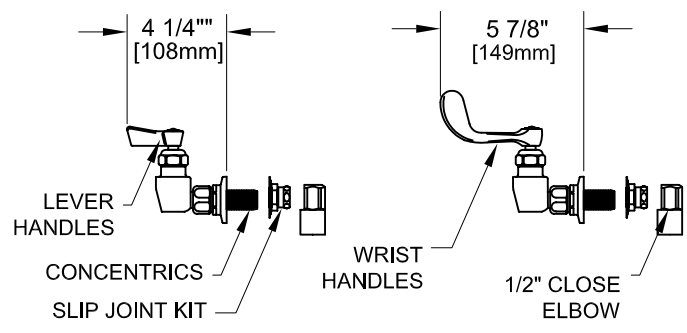

8" BACKSPLASH FAUCET W/ LEVER HANDLES

8" BACKSPLASH FAUCET W/ WRIST HANDLES

4" C/C BACKSPLASH FAUCET

ROUGH-IN:

ANSI/A112.18.1-2005

PRODUCT NAME:
STAINLESS STEEL 4" BACKSPLASH FAUCET WITH 12" CONTROL SWING & DJ SPOUT WITH ELBOWS

- MODEL:
- 66265 W/ 12" CONTROL SWING SPOUT, 7" DJ W/ LEVER HANDLES
 - 66346 W/ 12" CONTROL SWING SPOUT, 12" DJ W/ LEVER HANDLES
 - 66303 W/ 12" CONTROL SWING SPOUT, 7" DJ W/ WRIST HANDLES
 - 66370 W/ 12" CONTROL SWING SPOUT, 12" DJ W/ WRIST HANDLES

FEATURES

- CONTROL VALVE
- * 4" C/C BACKSPLASH MOUNT
 - * CONCENTRICS
 - * STAINLESS STEEL CONSTRUCTION
 - * SWIVELLING SEAT DISKS
 - * HOT SIDE STEM - RIGHT HAND
 - * COLD SIDE STEM - LEFT HAND
 - * LEVER HANDLES OR WRIST HANDLES
 - * 1/2" CLOSE ELBOWS
 - * CONTROL SWING SPOUT

SYSTEM LIMITS

- * TEMP: 40°F MIN. TO 140°F MAX.
- * 5 GPM @ 60 PSI

SHIPPING WEIGHT

- * 6.0 LBS

* NSF 61-9 APPROVED & LISTED
www.truesdail.com

MODELS	DIM "A"	DIM "B"	DIM "C"
66265 66303	7" [177.8mm]	12 1/2" [317.5mm]	7 1/2" [190.5mm]
66346 66370	12" [308.4mm]	12 1/2" [317.5mm]	7 1/2" [190.5mm]