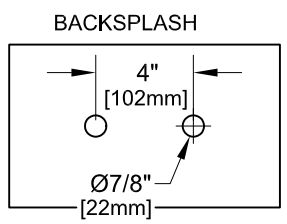

8" BACKSPLASH FAUCET W/ LEVER HANDLES

8" BACKSPLASH FAUCET W/ WRIST HANDLES

4" C/C BACKSPLASH FAUCET

ROUGH-IN:

ANSI/A112.18.1-2005

PRODUCT NAME:
STAINLESS STEEL 4" BACKSPLASH FAUCET WITH 12" CONTROL SWING & DJ SPOUT WITH ELBOWS

FEATURES

- CONTROL VALVE
- * 4" C/C BACKSPLASH MOUNT
 - * CONCENTRICS
 - * STAINLESS STEEL CONSTRUCTION
 - * SWIVELLING SEAT DISKS
 - * HOT SIDE STEM - RIGHT HAND
 - * COLD SIDE STEM - LEFT HAND
 - * LEVER HANDLES OR WRIST HANDLES
 - * 1/2" CLOSE ELBOWS
 - * CONTROL SWING SPOUT

SYSTEM LIMITS

- * TEMP: 40°F MIN. TO 140°F MAX.
- * 5 GPM @ 60 PSI

SHIPPING WEIGHT

- * 6.0 LBS

* NSF 61-9 APPROVED & LISTED
www.truesdail.com

MODELS	DIM "A"	DIM "B"	DIM "C"
66265 66303	7" [177.8mm]	12 1/2" [317.5mm]	7 1/2" [190.5mm]
66346 66370	12" [308.4mm]	12 1/2" [317.5mm]	7 1/2" [190.5mm]