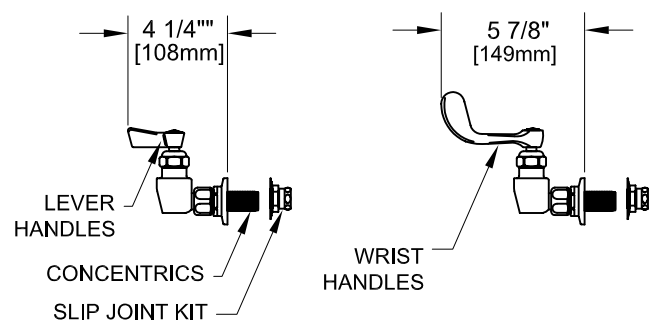

4" BACKSPLASH FAUCET W/ LEVER HANDLES

4" BACKSPLASH FAUCET W/ WRIST HANDLES

4" C/C BACKSPLASH FAUCET

ROUGH-IN:

PRODUCT NAME:
STAINLESS STEEL 4" BACKSPLASH FAUCET WITH 12" CONTROL SWING & DJ SPOUT

- MODEL:
- 66273 W/ 12" CONTROL SWING SPOUT, 7" DJ W/ LEVER HANDLES
 - 66354 W/ 12" CONTROL SWING SPOUT, 12" DJ W/ LEVER HANDLES
 - 66311 W/ 12" CONTROL SWING SPOUT, 7" DJ W/ WRIST HANDLES
 - 66389 W/ 12" CONTROL SWING SPOUT, 12" DJ W/ WRIST HANDLES

- FEATURES
- CONTROL VALVE
 - * 4" C/C BACKSPLASH
 - * CONCENTRICS
 - * STAINLESS STEEL CONSTRUCTION
 - * SWIVELLING SEAT DISKS
 - * HOT SIDE STEM - RIGHT HAND
 - * COLD SIDE STEM - LEFT HAND
 - * LEVER HANDLES OR WRIST HANDLES
 - * CONTROL SWING SPOUT

- SYSTEM LIMITS
- * TEMP: 40°F MIN. TO 140°F MAX.
 - * 5 GPM @ 60 PSI

- SHIPPING WEIGHT
- * 6.0 LBS

* NSF 61-9 APPROVED & LISTED
www.truesdail.com

MODELS	DIM "A"	DIM "B"	DIM "C"
66273 66311	7" [177.8mm]	12 1/2" [317.5mm]	7 1/2" [190.5mm]
66354 66389	12" [308.4mm]	12 1/2" [317.5mm]	7 1/2" [190.5mm]