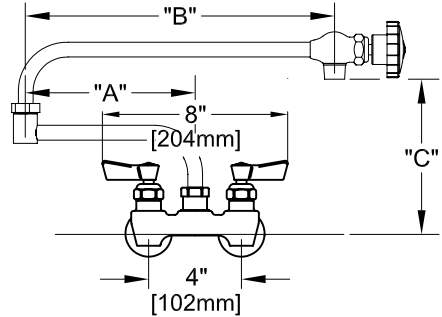

4" BACKSPLASH FAUCET W/ LEVER HANDLES

4" BACKSPLASH FAUCET W/ WRIST HANDLES

4" C/C BACKSPLASH FAUCET

ROUGH-IN:

PRODUCT NAME:
STAINLESS STEEL 4" BACKSPLASH FAUCET WITH 12" CONTROL SWING & DJ SPOUT

- MODEL:
- 66273 W/ 12" CONTROL SWING SPOUT, 7" DJ W/ LEVER HANDLES
 - 66354 W/ 12" CONTROL SWING SPOUT, 12" DJ W/ LEVER HANDLES
 - 66311 W/ 12" CONTROL SWING SPOUT, 7" DJ W/ WRIST HANDLES
 - 66389 W/ 12" CONTROL SWING SPOUT, 12" DJ W/ WRIST HANDLES

- FEATURES
- CONTROL VALVE
 - * 4" C/C BACKSPLASH
 - * CONCENTRICS
 - * STAINLESS STEEL CONSTRUCTION
 - * SWIVELLING SEAT DISKS
 - * HOT SIDE STEM - RIGHT HAND
 - * COLD SIDE STEM - LEFT HAND
 - * LEVER HANDLES OR WRIST HANDLES
 - * CONTROL SWING SPOUT

- SYSTEM LIMITS
- * TEMP: 40°F MIN. TO 140°F MAX.
 - * 5 GPM @ 60 PSI

- SHIPPING WEIGHT
- * 6.0 LBS

* NSF 61-9 APPROVED & LISTED
www.truesdail.com

MODELS	DIM "A"	DIM "B"	DIM "C"
66273 66311	7" [177.8mm]	12 1/2" [317.5mm]	7 1/2" [190.5mm]
66354 66389	12" [308.4mm]	12 1/2" [317.5mm]	7 1/2" [190.5mm]