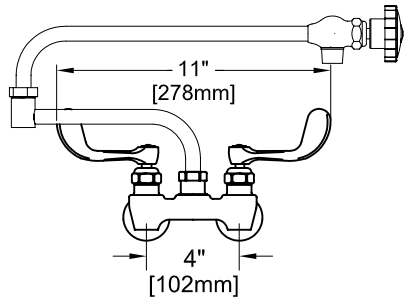

4" BACKSPLASH FAUCET W/ LEVER HANDLES

4" BACKSPLASH FAUCET W/ WRIST HANDLES

4" C/C BACKSPLASH FAUCET

ROUGH-IN:

PRODUCT NAME:
STAINLESS STEEL 4" BACKSPLASH FAUCET WITH 12" CONTROL SWING & DJ SPOUT

- MODEL:
- 66273 W/ 12" CONTROL SWING SPOUT, 7" DJ W/ LEVER HANDLES
 - 66354 W/ 12" CONTROL SWING SPOUT, 12" DJ W/ LEVER HANDLES
 - 66311 W/ 12" CONTROL SWING SPOUT, 7" DJ W/ WRIST HANDLES
 - 66389 W/ 12" CONTROL SWING SPOUT, 12" DJ W/ WRIST HANDLES

- FEATURES
- CONTROL VALVE
 - * 4" C/C BACKSPLASH
 - * CONCENTRICS
 - * STAINLESS STEEL CONSTRUCTION
 - * SWIVELLING SEAT DISKS
 - * HOT SIDE STEM - RIGHT HAND
 - * COLD SIDE STEM - LEFT HAND
 - * LEVER HANDLES OR WRIST HANDLES
 - * CONTROL SWING SPOUT

- SYSTEM LIMITS
- * TEMP: 40°F MIN. TO 140°F MAX.
 - * 5 GPM @ 60 PSI

- SHIPPING WEIGHT
- * 6.0 LBS

* NSF 61-9 APPROVED & LISTED
www.truesdail.com

MODELS	DIM "A"	DIM "B"	DIM "C"
66273 66311	7" [177.8mm]	12 1/2" [317.5mm]	7 1/2" [190.5mm]
66354 66389	12" [308.4mm]	12 1/2" [317.5mm]	7 1/2" [190.5mm]