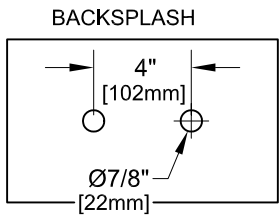

4" BACKSPLASH FAUCET W/ LEVER HANDLES

4" BACKSPLASH FAUCET W/ WRIST HANDLES

4" C/C BACKSPLASH FAUCET

ROUGH-IN:

PRODUCT NAME:
STAINLESS STEEL 4" BACKSPLASH FAUCET WITH 12" CONTROL SWING & DJ SPOUT

- MODEL:
- 66273 W/ 12" CONTROL SWING SPOUT, 7" DJ W/ LEVER HANDLES
 - 66354 W/ 12" CONTROL SWING SPOUT, 12" DJ W/ LEVER HANDLES
 - 66311 W/ 12" CONTROL SWING SPOUT, 7" DJ W/ WRIST HANDLES
 - 66389 W/ 12" CONTROL SWING SPOUT, 12" DJ W/ WRIST HANDLES

- FEATURES
- CONTROL VALVE
 - * 4" C/C BACKSPLASH
 - * CONCENTRICS
 - * STAINLESS STEEL CONSTRUCTION
 - * SWIVELLING SEAT DISKS
 - * HOT SIDE STEM - RIGHT HAND
 - * COLD SIDE STEM - LEFT HAND
 - * LEVER HANDLES OR WRIST HANDLES
 - * CONTROL SWING SPOUT

- SYSTEM LIMITS
- * TEMP: 40°F MIN. TO 140°F MAX.
 - * 5 GPM @ 60 PSI

- SHIPPING WEIGHT
- * 6.0 LBS

* NSF 61-9 APPROVED & LISTED
www.truesdail.com

MODELS	DIM "A"	DIM "B"	DIM "C"
66273 66311	7" [177.8mm]	12 1/2" [317.5mm]	7 1/2" [190.5mm]
66354 66389	12" [308.4mm]	12 1/2" [317.5mm]	7 1/2" [190.5mm]