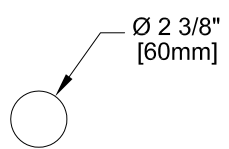

PRODUCT NAME: STAINLESS STEEL
SINGLE DECK PRE-RINSE WITH ADD-ON

1. MODEL:
2. ☐ 68012 6" SWING SPOUT W/ LEVER HANDLES
   - ☐ 68020 8" SWING SPOUT W/ LEVER HANDLES
   - ☐ 68039 10" SWING SPOUT W/ LEVER HANDLES
   - ☐ 68047 12" SWING SPOUT W/ LEVER HANDLES
   - ☐ 68055 14" SWING SPOUT W/ LEVER HANDLES
   - ☐ 68063 16" SWING SPOUT W/ LEVER HANDLES
   - ☐ 75930 6" SWING SPOUT W/ WRIST HANDLES
   - ☐ 75949 8" SWING SPOUT W/ WRIST HANDLES
   - ☐ 75957 10" SWING SPOUT W/ WRIST HANDLES
   - ☐ 75965 12" SWING SPOUT W/ WRIST HANDLES
   - ☐ 75973 14" SWING SPOUT W/ WRIST HANDLES
   - ☐ 75981 16" SWING SPOUT W/ WRIST HANDLES

1. FEATURES:
2. **CONTROL VALVE**
3. SINGLE DECK
   - STAINLESS STEEL CONSTRUCTION
   - SWIVEL SEAT DISK
   - STEM - LEFT HAND
   - LEVER HANDLES OR WRIST HANDLES
   - STAINLESS STEEL SWING SPOUT
4. **ADD-ON CONTROL VALVE**
5. STEM - RIGHT HAND SWIVEL
   - HOT INDEX BUTTON
   - SWIVELLING SEAT DISKS
   - STAINLESS STEEL SEATS, SEAT SCREWS AND HANDLE SCREWS.
6. **HOSE**
7. 36" LENGTH
   - STAINLESS STEEL END FITTINGS
   - STAINLESS STEEL EXTERNAL JACKET
   - 3-PLY FIBER REINFORCED INTERNAL RUBBER HOSE
   - REPAIRABLE IN FIELD WITH SIMPLE TOOLS
8. **ULTRA SPRAY VALVE**
9. LOWEST ENERGY USER - 1.15 GPM @ 60 PSI
   - CLEANS FASTER - TEST PROVEN
   - ENGINEERED TO LAST - NO 'O' RINGS TO LEAK
   - INTERCHANGEABLE - FITS ALL BRANDS
10. **WALL BRACKET**
11. ADJUSTS FROM 2" TO 12"
12. **SYSTEM LIMITS**
13. TEMP: 40°F MIN. TO 140°F MAX. STATIC
    - PRESSURE 200 PSI MAX. STATIC
    - SHIPPING WEIGHT: 15.0 LBS
14. NSF 61-9 APPROVED & LISTED
    www.truesdail.com

FOOTPRINT: