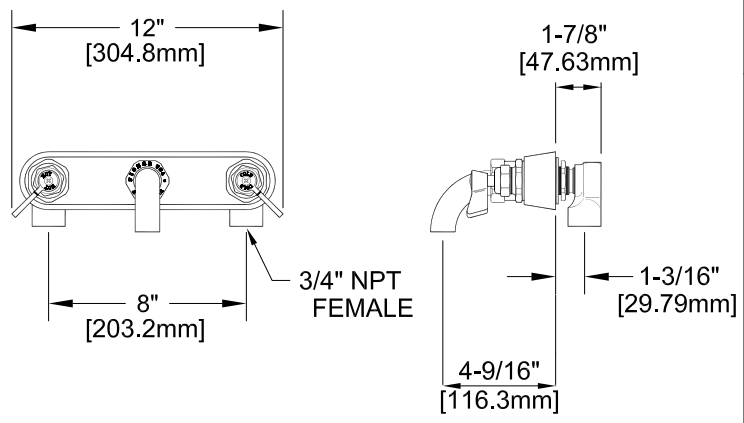

PRODUCT NAME: STAINLESS STEEL
3/4" 8" BACKSPASH
WITH 3" TURN DOWNSPOUT

MODEL:
 77526 WITH LEVER HANDLE
 77550 WITH WRIST HANDLE

FEATURES:
* 8" BACKSPASH
* SWIVELLING SEAT DISKS
* HOT SIDE STEM - LEFT HAND, COLD - RIGHT HAND
* STAINLESS STEEL SEATS
* STAINLESS STEEL SEAT SCREWS
* STAINLESS STEEL HANDLE SCREWS
* TURN DOWN SPOUT

RECOMMENDED SETTINGS
* 110°F AT 80 PSI

SYSTEM LIMITS
* TEMP: 40°F MIN. TO 140°F MAX.
* PRESSURE 200 PSI MAX. STATIC
* 37 GPM @ 80 PSI

SHIPPING WEIGHT
* 6.0 LBS

* NSF 61-9 APPROVED & LISTED
www.truesdail.com