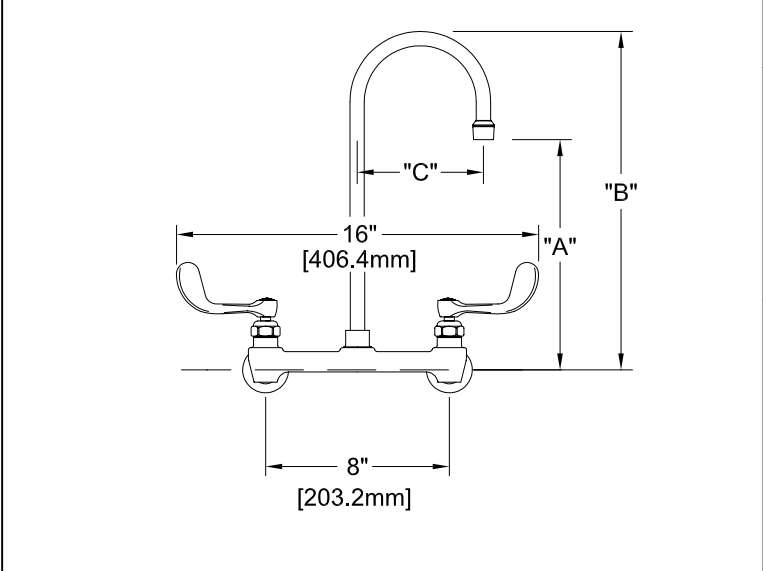

APPLICATION:

JOB NAME:

PRODUCT NAME:
 8" C/C BACKSPLASH FAUCET W/
 RIGID GOOSENECK SPOUT

91693 SPECIAL CONFIGURATION
 CHECK BASE MODEL AND OPTIONS

QUANTITY:

ITEM NO.

MODEL:
 13307 W/ 12 RIGID GOOSENECK SPOUT
 13293 W/ 6" RIGID GOOSENECK SPOUT

MODEL	DIM "A"	DIM "B"	DIM "C"
13307	8-1/4" [209.6mm]	12-1/4" [311.2mm]	5-1/2" [139.7mm]
13293	4-1/2" [114.3mm]	8-1/8" [206.4mm]	3-1/2" [88.90mm]

OPTIONS OR MODIFICATIONS:
 SUPPLY LINES (24" OR 36") CIRCLE LENGTH
 ELBOWS
 VANDAL RESISTANT KIT
 HANDLES (CROSS OR WRIST) CIRCLE STYLE
 OTHER _____

FEATURES:
 * 8" C/C BACKSPLASH FAUCET
 * SWIVELLING SEAT DISKS
 * HOT SIDE STEM - RIGHT HAND
 * COLD SIDE STEM - LEFT HAND
 * STAINLESS STEEL SEATS
 * STAINLESS STEEL SEAT SCREWS
 * STAINLESS STEEL HANDLE SCREWS