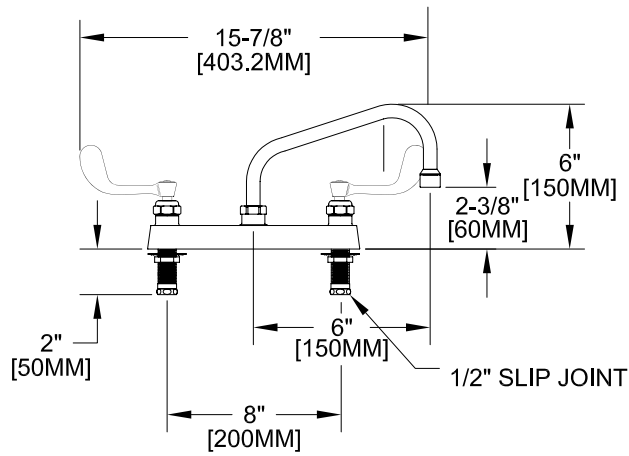

APPLICATION:

PRODUCT NAME:
8" C/C DECK FAUCET

JOB NAME:

SPECIAL CONFIGURATION
 CHECK BASE MODEL AND OPTIONS

QUANTITY:

ITEM NO.

MODEL:
 90026 WITH 6" SWING SPOUT
 92010 WITH 8" SWING SPOUT
 91472 WITH 10" SWING SPOUT
 90085 WITH 12" SWING SPOUT
 99570 WITH 14" SWING SPOUT
 91278 WITH 16" SWING SPOUT

FOOTPRINT:

OPTIONS OR MODIFICATIONS:
 SUPPLY LINES (24" OR 36") CIRCLE LENGTH
 DJ SUB-ASSY (7-1/4" OR 13") CIRCLE LENGTH
 HANDLES (CROSS OR WRIST) CIRCLE STYLE
 VANDAL RESISTANT KIT
 OTHER _____

FEATURES

- * 8" C/C DECK MOUNT
- * SWIVELLING SEAT DISKS
- * HOT SIDE STEM - RIGHT HAND
- * COLD SIDE STEM - LEFT HAND
- * STAINLESS STEEL SEATS
- * STAINLESS STEEL SEAT SCREWS
- * STAINLESS STEEL HANDLE SCREWS
- * 1/2" SLIP JOINT

SYSTEM LIMITS

- * TEMP: 40°F MIN. TO 140°F MAX.
- * PRESSURE: 200 PSI MAX. STATIC
- * 2.20 GPM AT 80 PSI

SHIPPING WEIGHT

- * 5.5 LBS

ROUGH-IN: