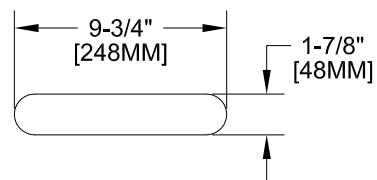

APPLICATION:

PRODUCT NAME:
8" C/C DECK FAUCET

JOB NAME:

SPECIAL CONFIGURATION
 CHECK BASE MODEL AND OPTIONS

QUANTITY:

ITEM NO.

MODEL:
 90026 WITH 6" SWING SPOUT
 92010 WITH 8" SWING SPOUT
 91472 WITH 10" SWING SPOUT
 90085 WITH 12" SWING SPOUT
 99570 WITH 14" SWING SPOUT
 91278 WITH 16" SWING SPOUT

FOOTPRINT:

OPTIONS OR MODIFICATIONS:
 SUPPLY LINES (24" OR 36") CIRCLE LENGTH
 DJ SUB-ASSY (7-1/4" OR 13") CIRCLE LENGTH
 HANDLES (CROSS OR WRIST) CIRCLE STYLE
 VANDAL RESISTANT KIT
 OTHER _____

FEATURES

- * 8" C/C DECK MOUNT
- * SWIVELLING SEAT DISKS
- * HOT SIDE STEM - RIGHT HAND
- * COLD SIDE STEM - LEFT HAND
- * STAINLESS STEEL SEATS
- * STAINLESS STEEL SEAT SCREWS
- * STAINLESS STEEL HANDLE SCREWS
- * 1/2" SLIP JOINT

SYSTEM LIMITS

- * TEMP: 40°F MIN. TO 140°F MAX.
- * PRESSURE: 200 PSI MAX. STATIC
- * 2.20 GPM AT 80 PSI

SHIPPING WEIGHT

- * 5.5 LBS

ROUGH-IN: